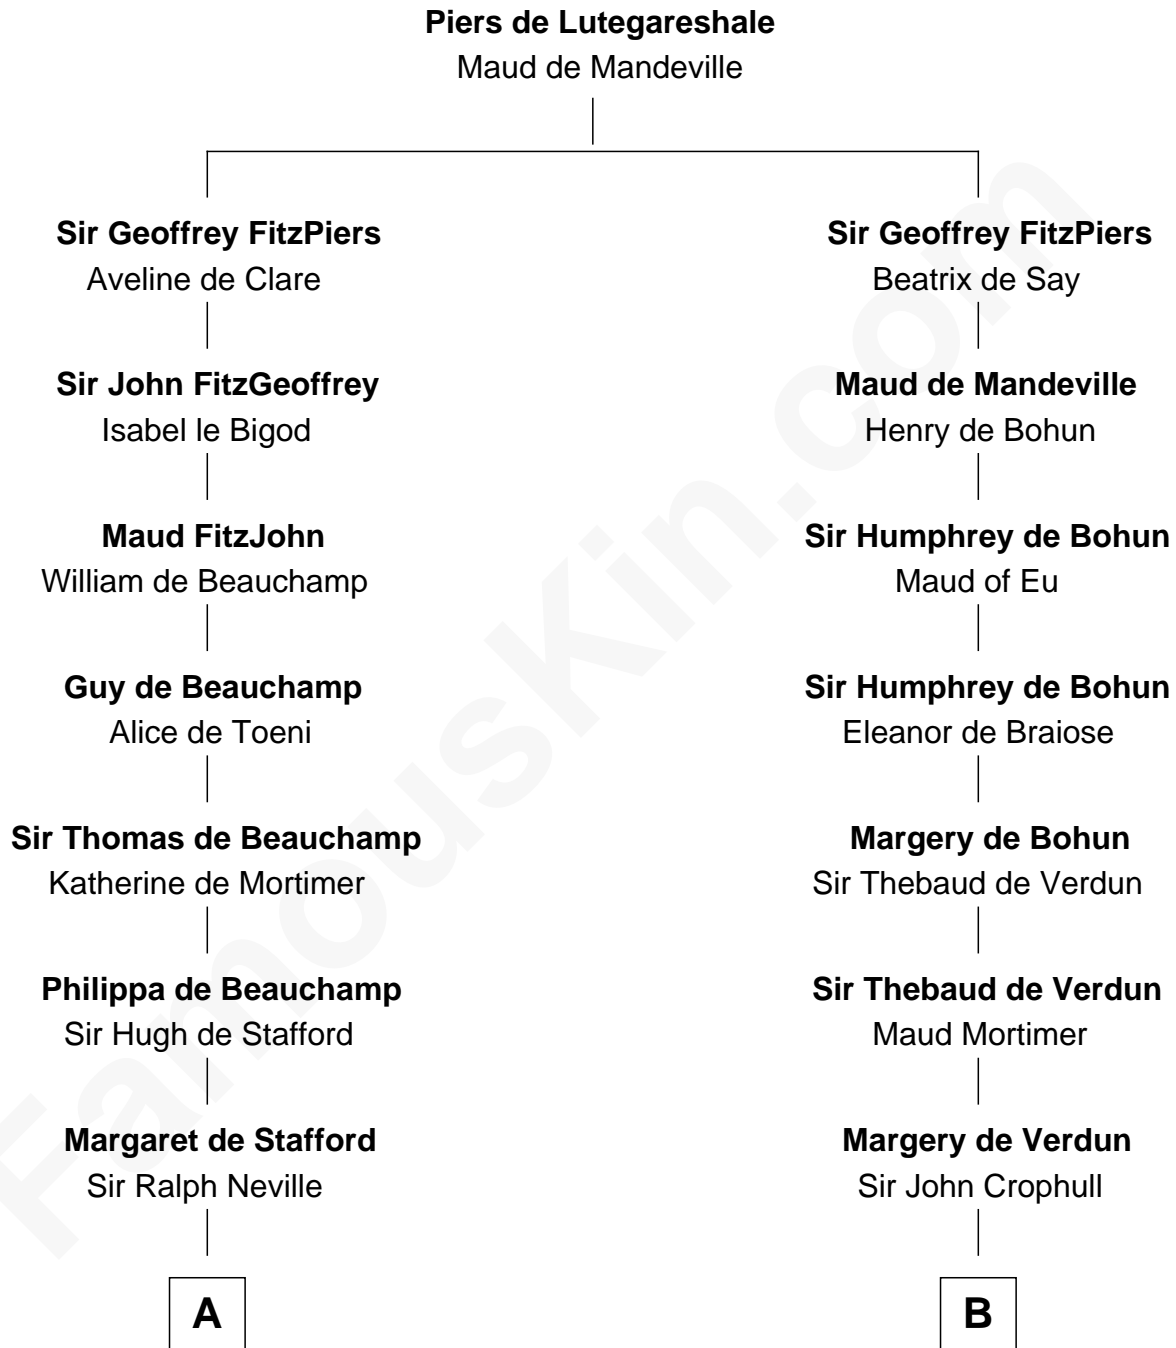

# FamousKin.com Relationship Chart of

**Harriet Martineau**

*Author of The Hour and the Man*

20th cousin 1 time removed of

**Button Gwinnett**

*Signer of the Declaration of Independence*

**C**

**Philip Meadows**

Margaret Hall

**Sarah Meadows**

Dr. David Martineau

**Thomas Martineau**

Elizabeth Rankin

**Harriet Martineau**

*English Author, "The Hour and the Man"*

**D**

**Button Gwinnett**

*Signer of Declaration of Independence*