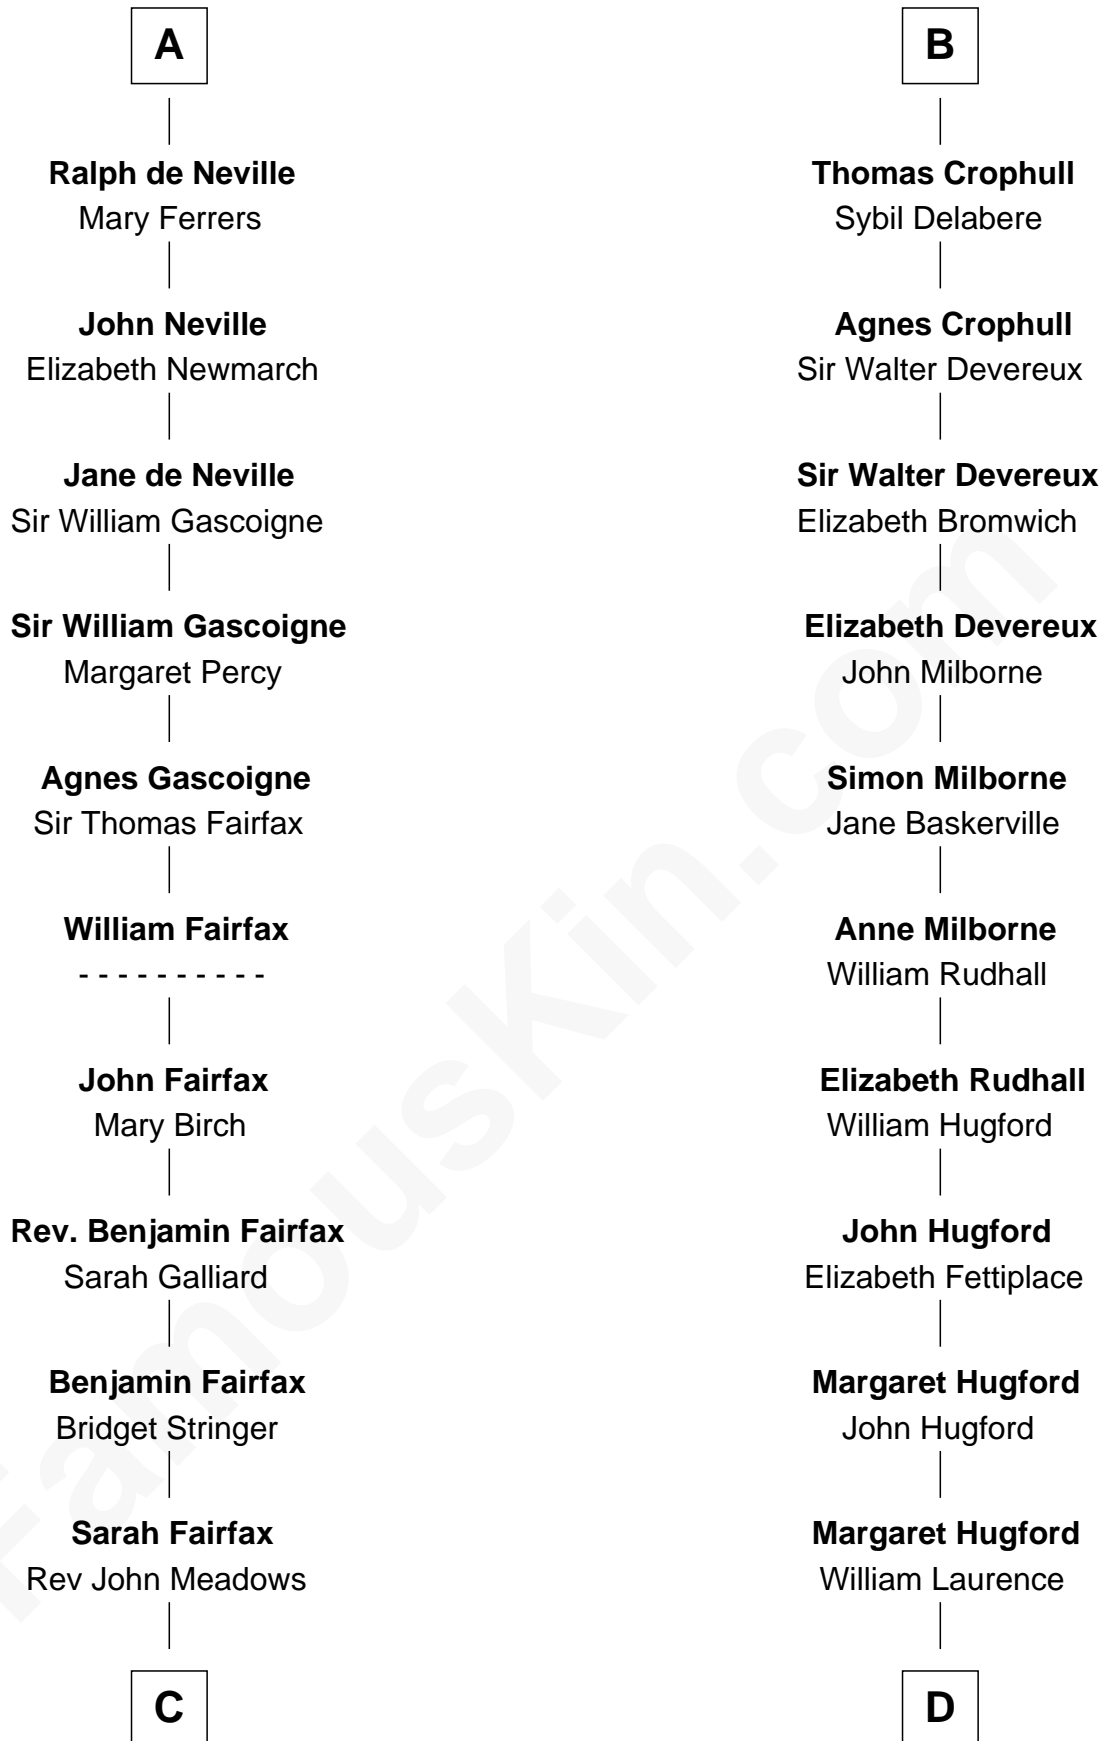

# FamousKin.com Relationship Chart of

**Harriet Martineau**

*Author of The Hour and the Man*

20th cousin 1 time removed of

**Button Gwinnett**

*Signer of the Declaration of Independence*

**C**

**Philip Meadows**

Margaret Hall

**Sarah Meadows**

Dr. David Martineau

**Thomas Martineau**

Elizabeth Rankin

**Harriet Martineau**

*English Author, "The Hour and the Man"*

**D**