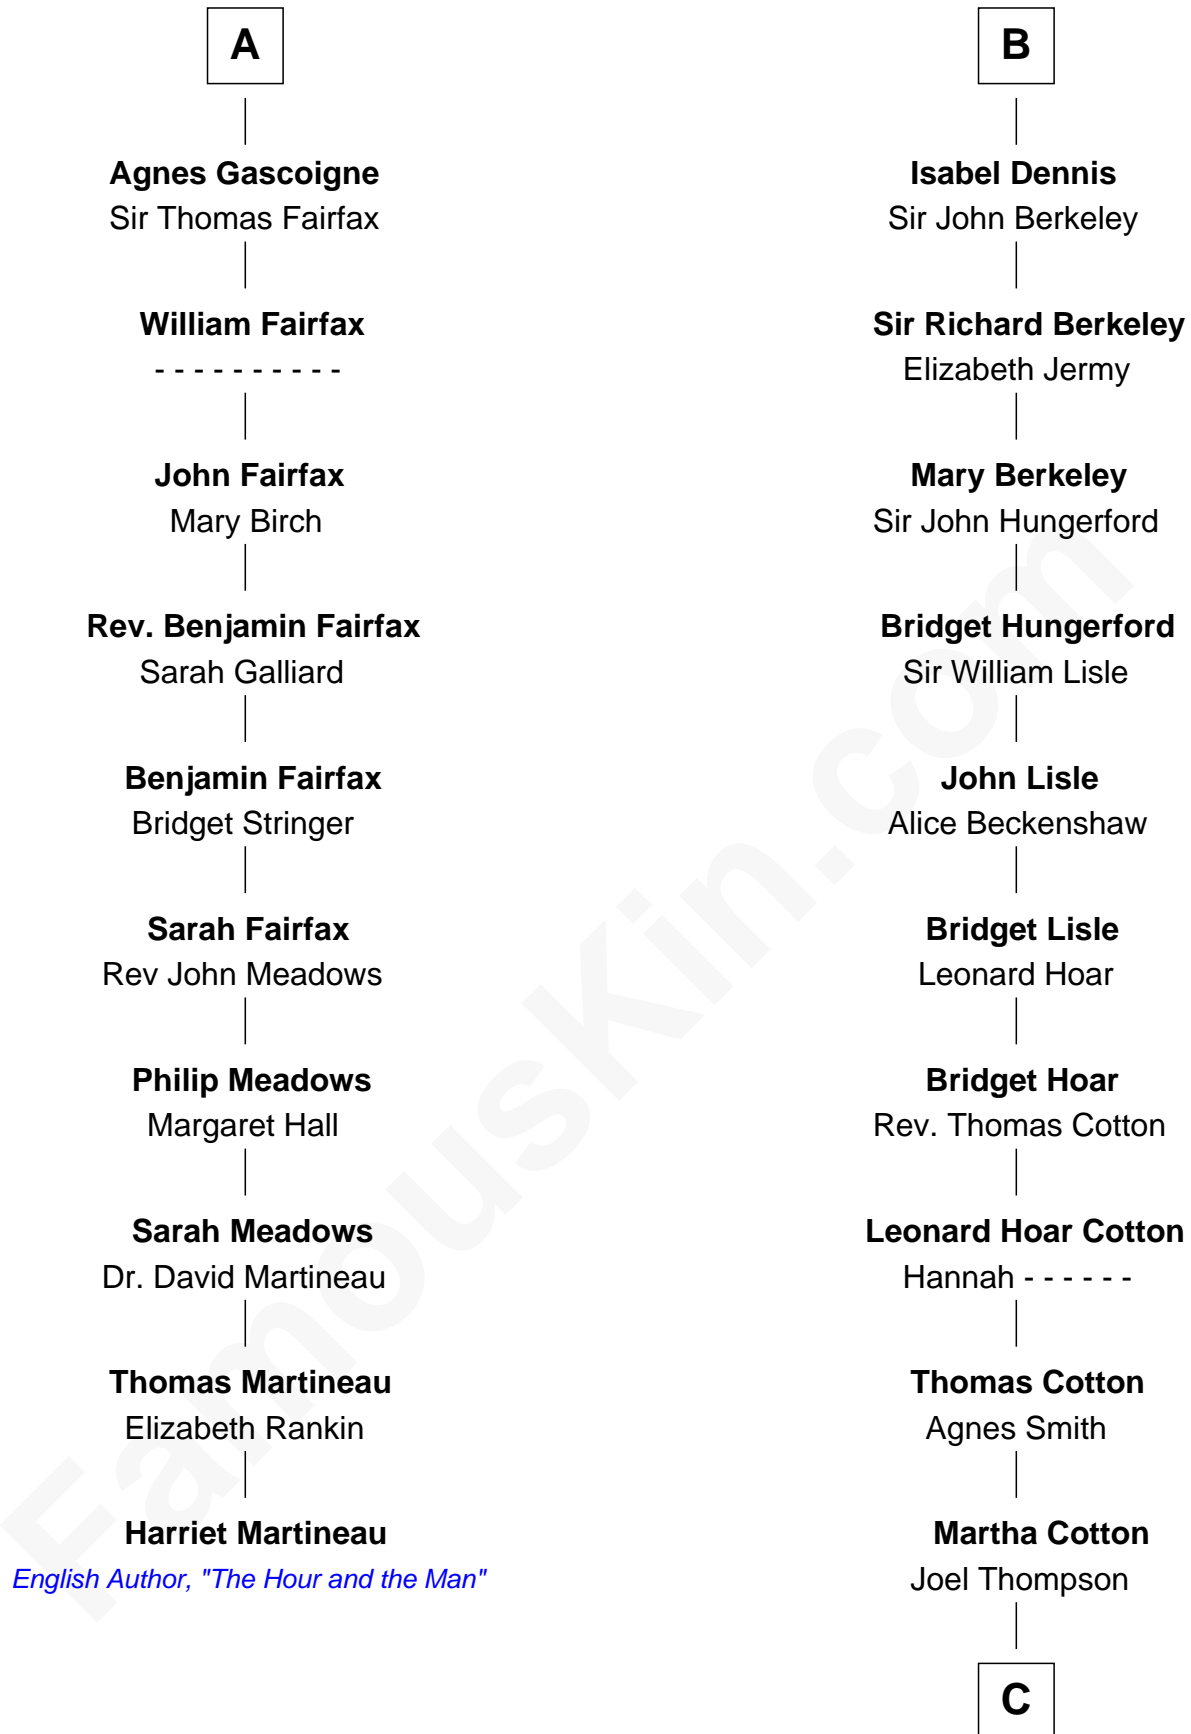

# FamousKin.com Relationship Chart of

**Harriet Martineau**

*Author of The Hour and the Man*

16th cousin 4 times removed of

**Clare Eames**

*Silent Movie Actress*

**C**

Martha Cotton Thompson