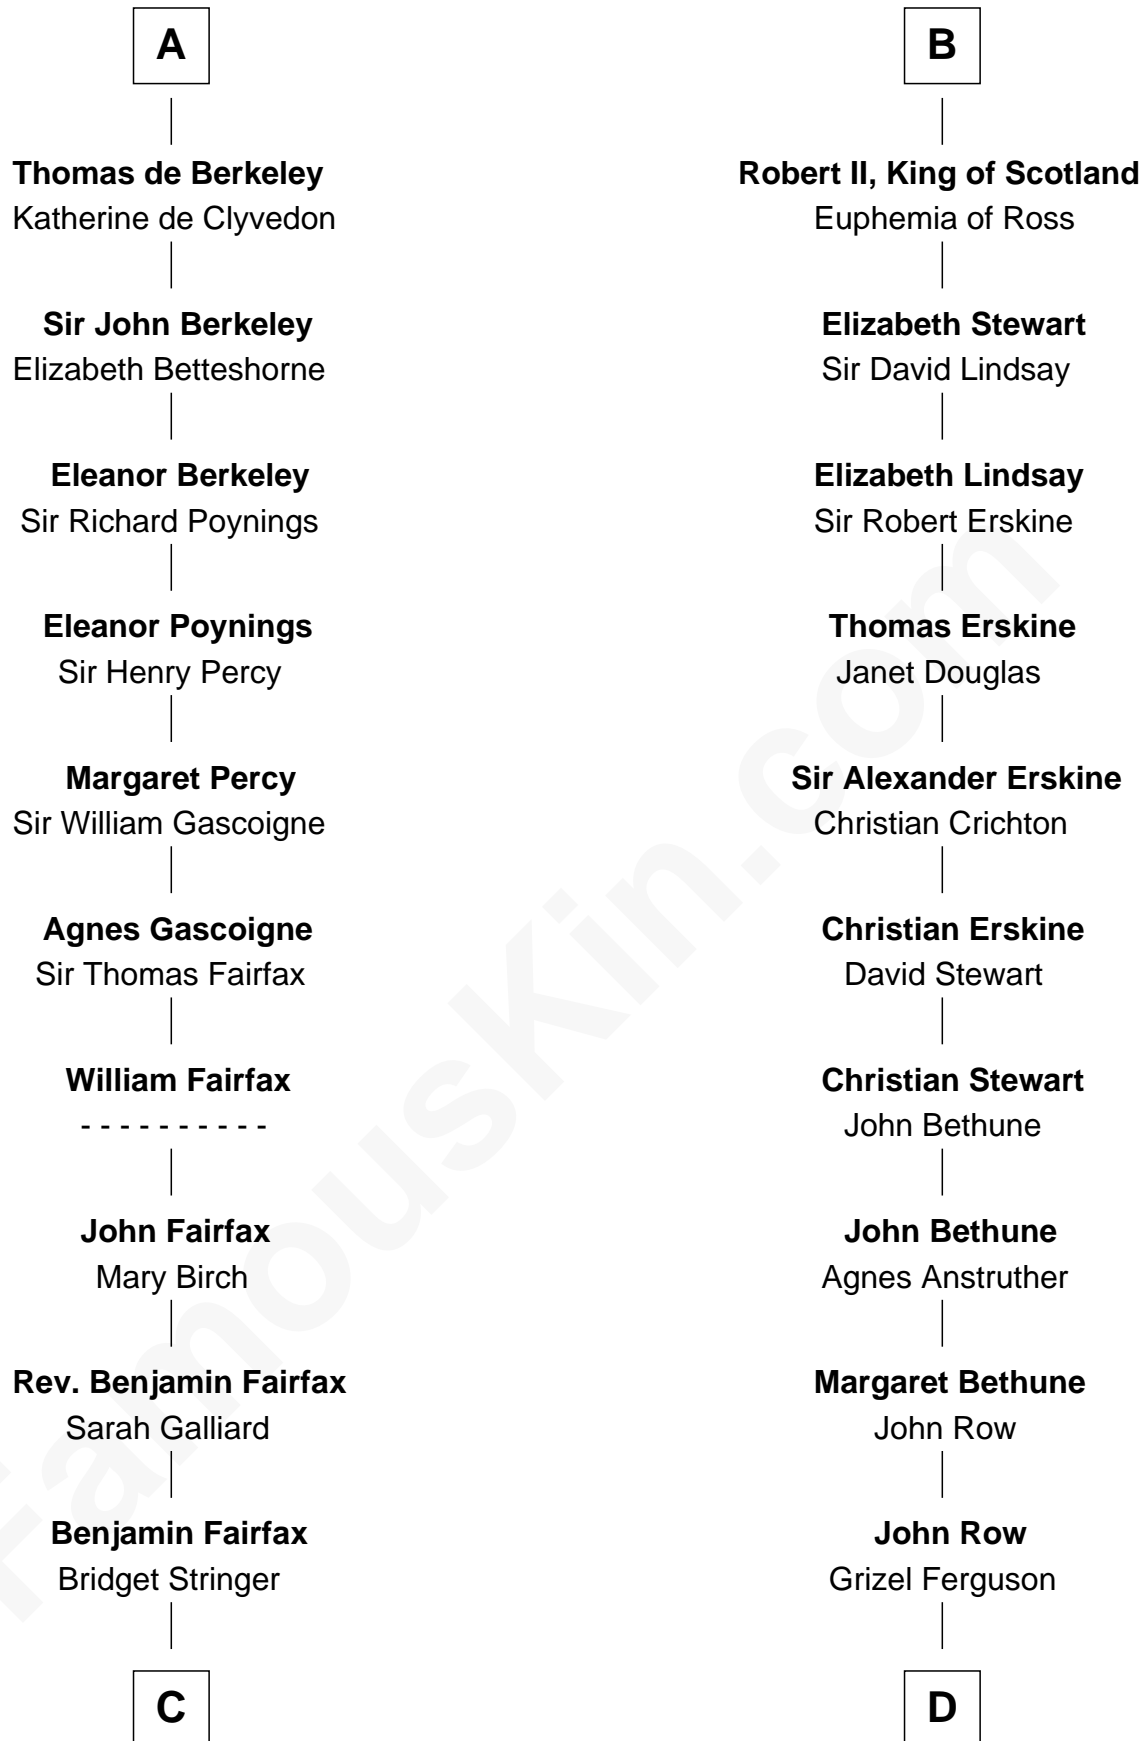

# FamousKin.com Relationship Chart of

**Harriet Martineau**

*Author of The Hour and the Man*

21st cousin of

**General Hugh Mercer**

*American Revolution*

**Sir Roger de Quincy**  
Helen of Galloway

**Margaret de Quincy**  
Sir William de Ferrers

**Joan de Ferrers**  
Sir Thomas de Berkeley

**Sir Maurice de Berkeley**  
Eve la Zouche

**Henry of Huntingdon**  
Ada de Warenne

**David of Huntingdon**  
Maud of Chester

**Isabella of Huntingdon**  
Robert de Bruce

**Robert de Bruce**  
Isabella de Clare

**Sir Robert de Brus**  
Marjorie of Carrick

**Robert I, King of Scotland**  
Isabella of Mar

**Marjorie Bruce**  
Walter Stewart

**A**

**B**

**C**

**Sarah Fairfax**  
Rev John Meadows

**Philip Meadows**  
Margaret Hall

**Sarah Meadows**  
Dr. David Martineau

**Thomas Martineau**  
Elizabeth Rankin