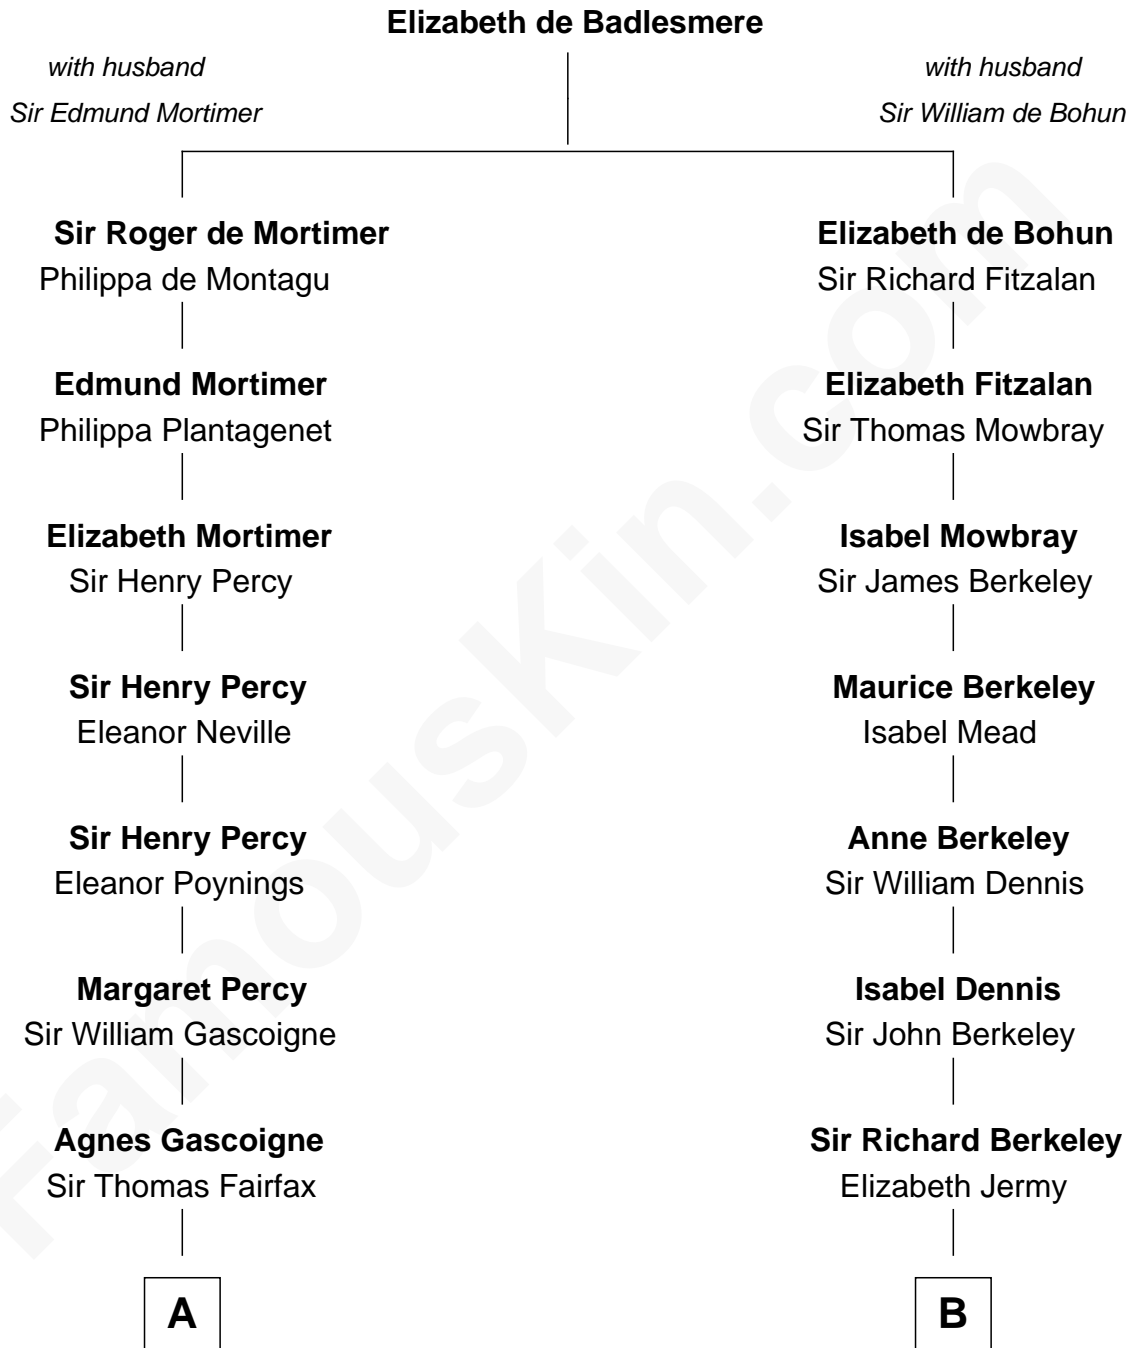

# FamousKin.com Relationship Chart of

**Harriet Martineau**

*Author of The Hour and the Man*

15th cousin 3 times removed of

**Robert Frost**

*Poet and Playwright*

**C**

**William Prescott Frost**

Isabella Moodie

**Robert Frost**

*Poet and Playwright*

FamousKin.com