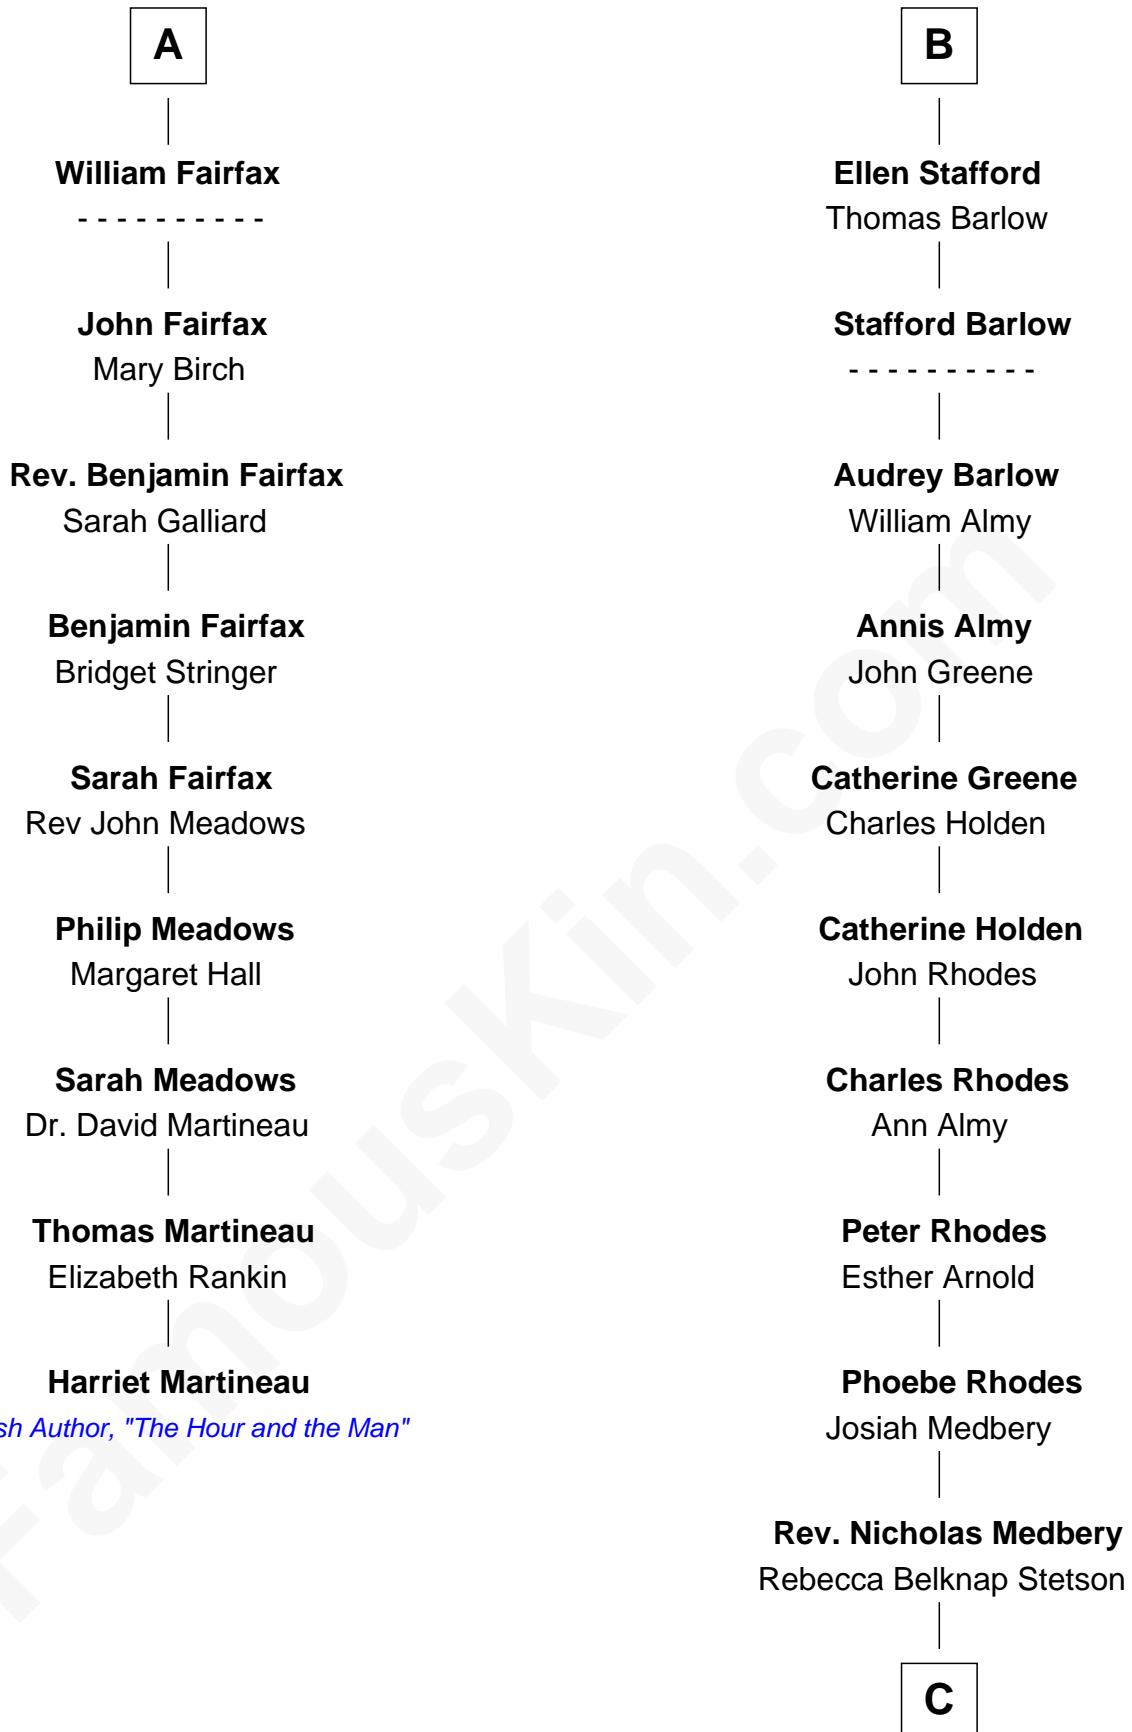

FamousKin.com Relationship Chart of

Harriet Martineau

Author of The Hour and the Man

15th cousin 3 times removed of

Benton MacKaye

Co-Founder, Appalachian Trail

C

Mary Ellen Keith Medbery
James Morrison Steele MacKaye