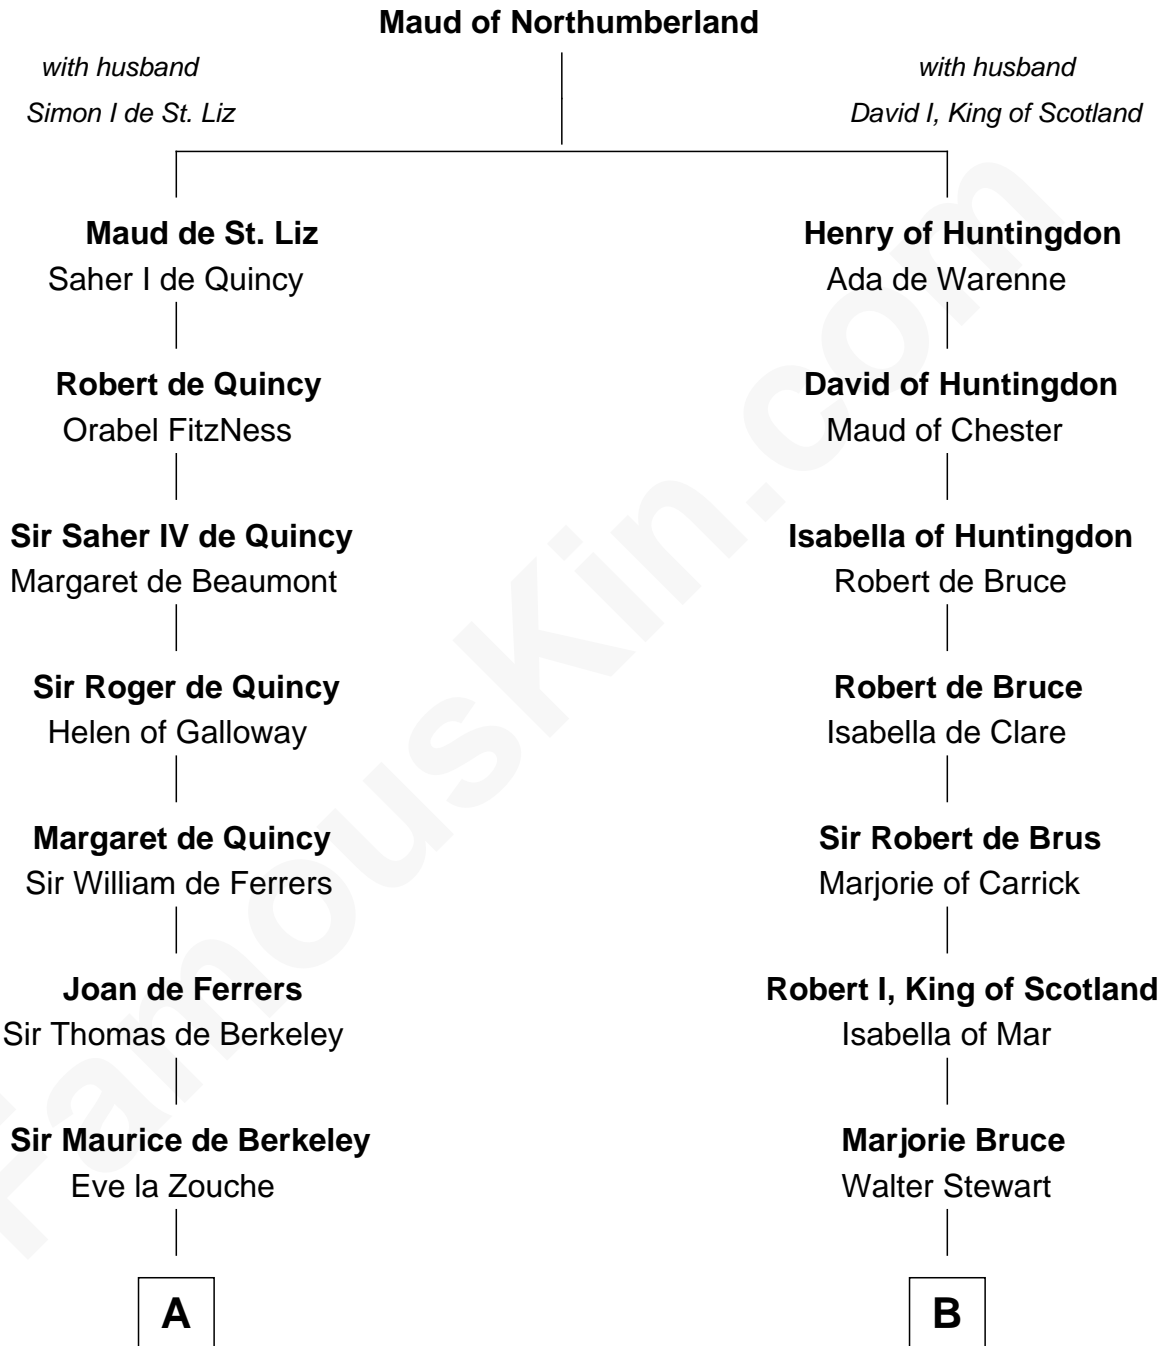

Major John Pitcairn

British Commander at Battle of Lexington