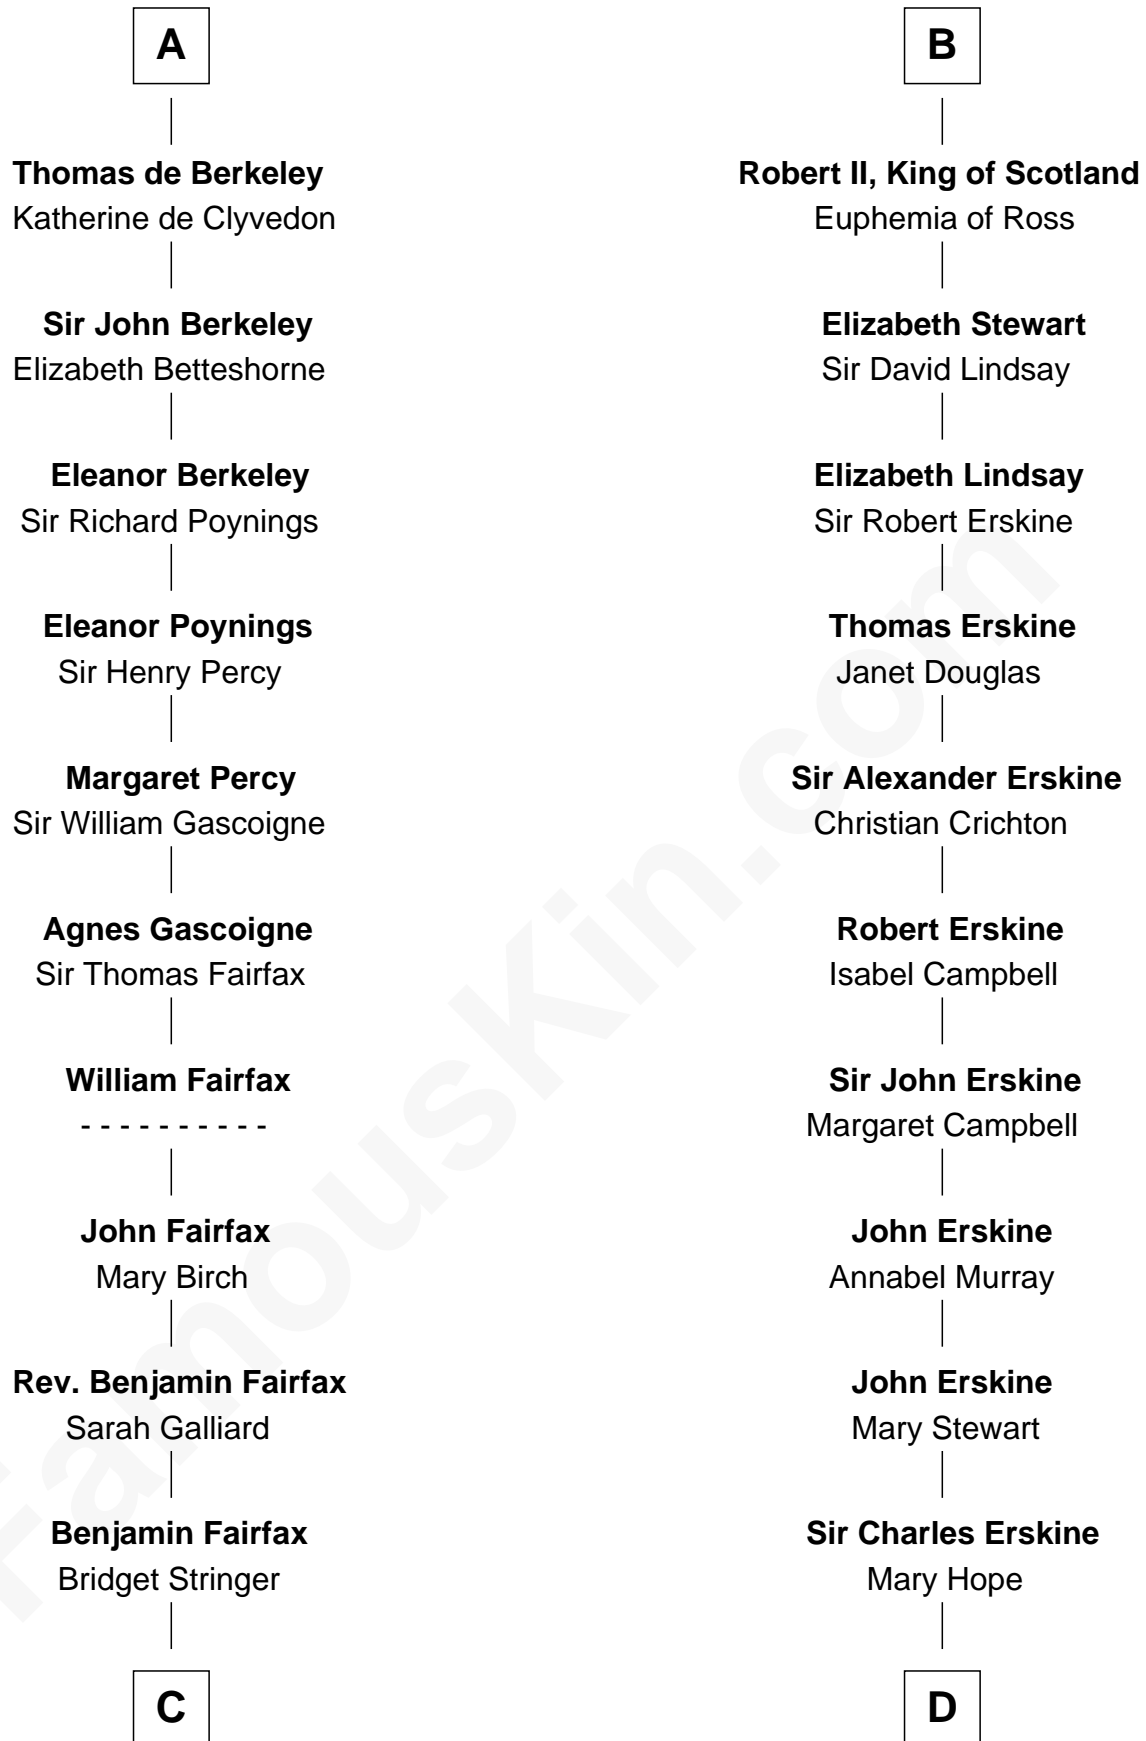

## Relationship Chart of

### Harriet Martineau

*Author of The Hour and the Man*

19th cousin 2 times removed of

### Major John Pitcairn

*British Commander at Battle of Lexington*

**C**

**Sarah Fairfax**  
Rev John Meadows

**Philip Meadows**  
Margaret Hall

**Sarah Meadows**  
Dr. David Martineau

**Thomas Martineau**  
Elizabeth Rankin