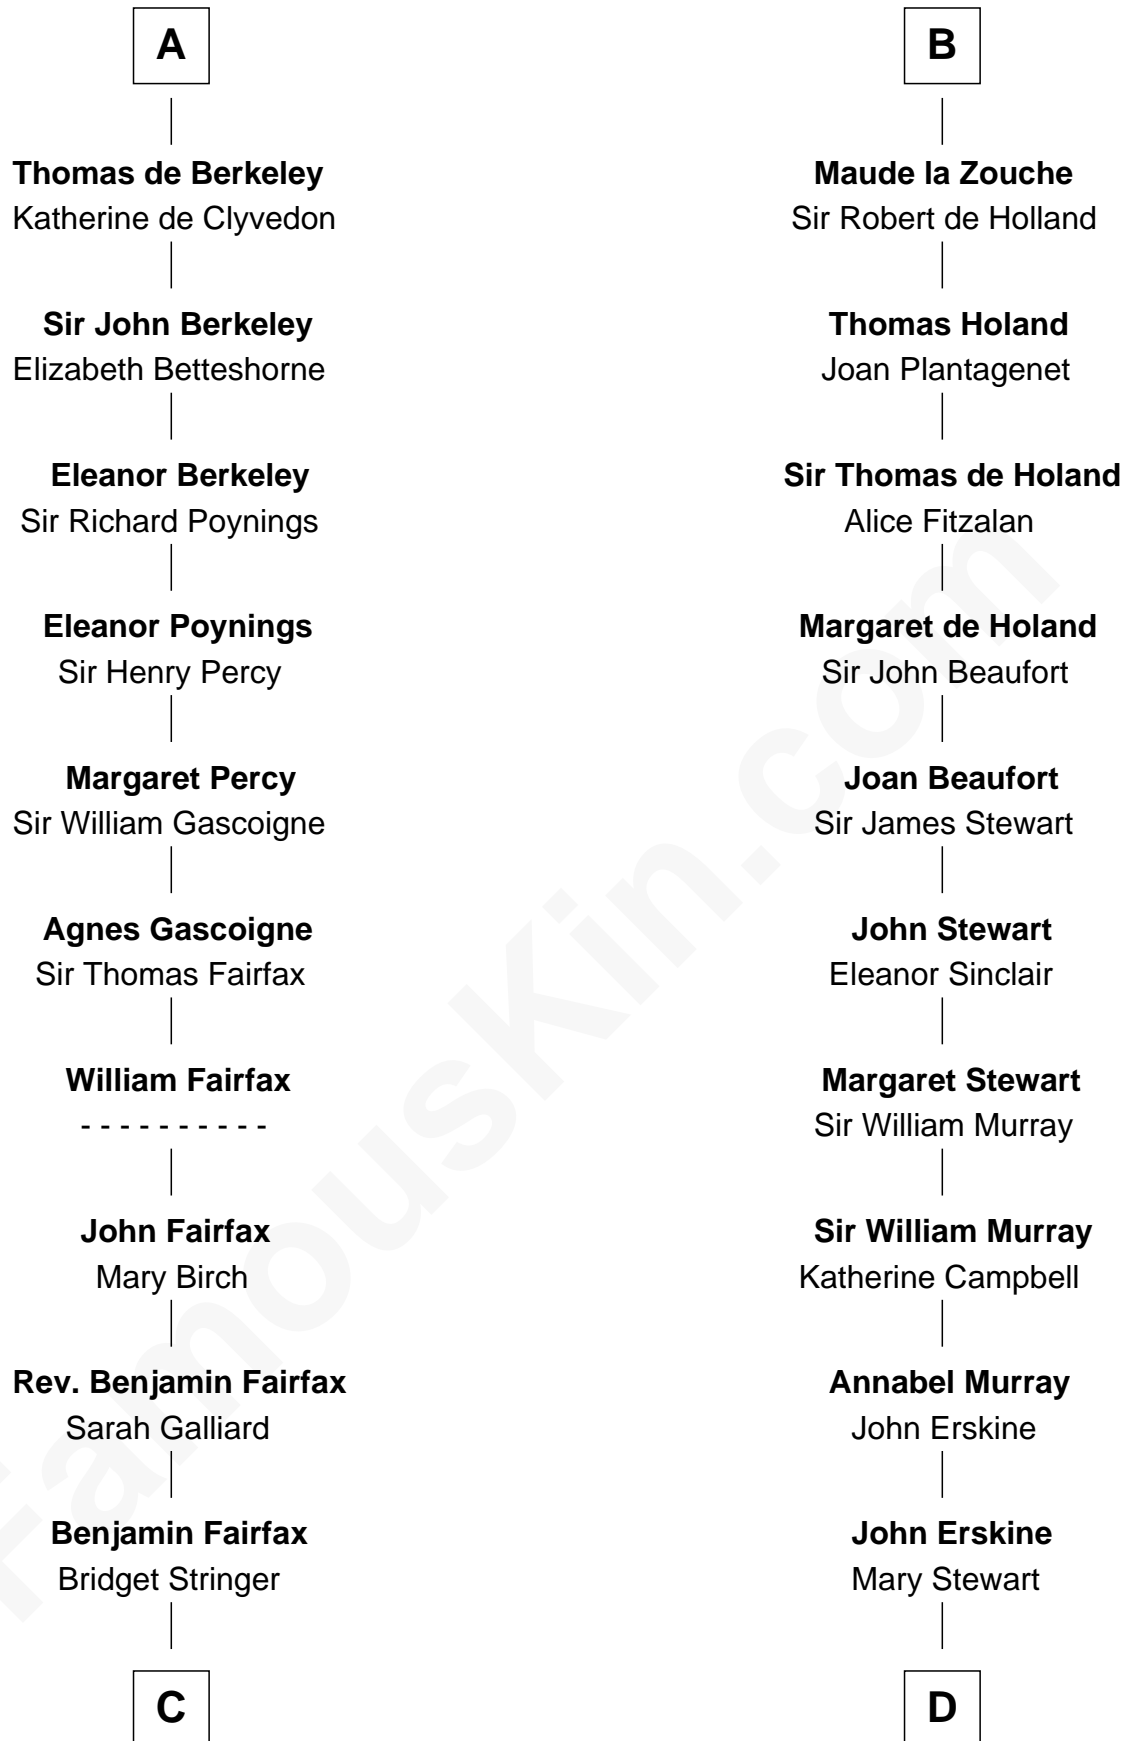

# FamousKin.com Relationship Chart of

**Harriet Martineau**

*Author of The Hour and the Man*

20th cousin 1 time removed of

**Major John Pitcairn**

*British Commander at Battle of Lexington*

**Hugh de Morville**  
Beatrice de Beauchamp