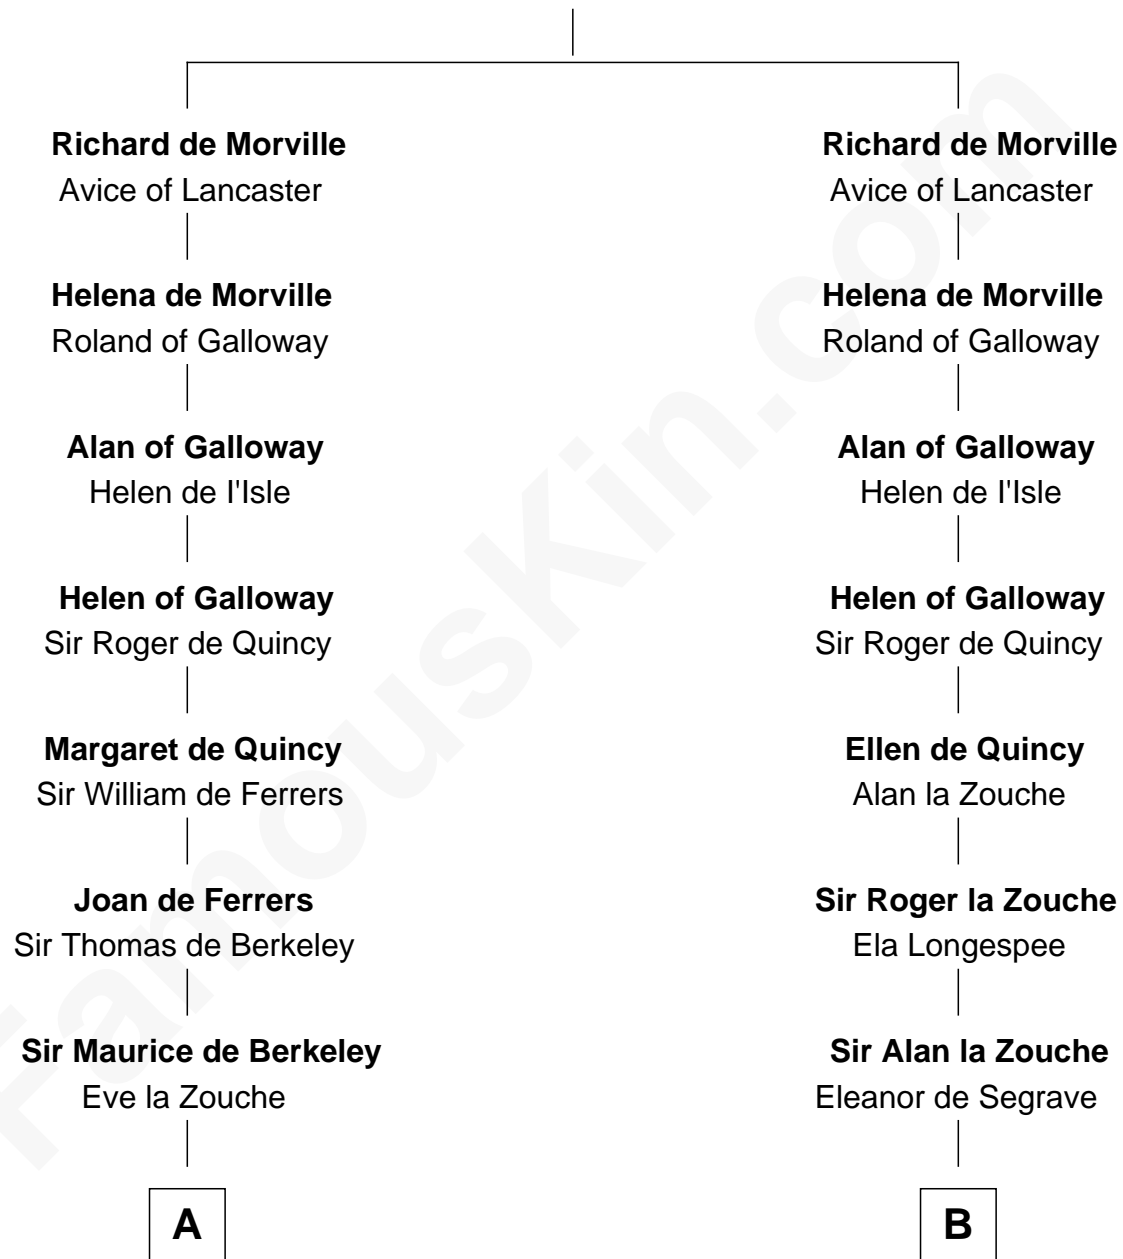

# FamousKin.com Relationship Chart of

**Harriet Martineau**

*Author of The Hour and the Man*

20th cousin 1 time removed of

**Major John Pitcairn**

*British Commander at Battle of Lexington*

**Hugh de Morville**  
Beatrice de Beauchamp

**D**

**Sir Charles Erskine**  
Mary Hope

**Mary Erskine**  
William Hamilton

**Katherine Hamilton**  
Rev. David Pitcairn

**Major John Pitcairn**  
*British Commander at Lexington*