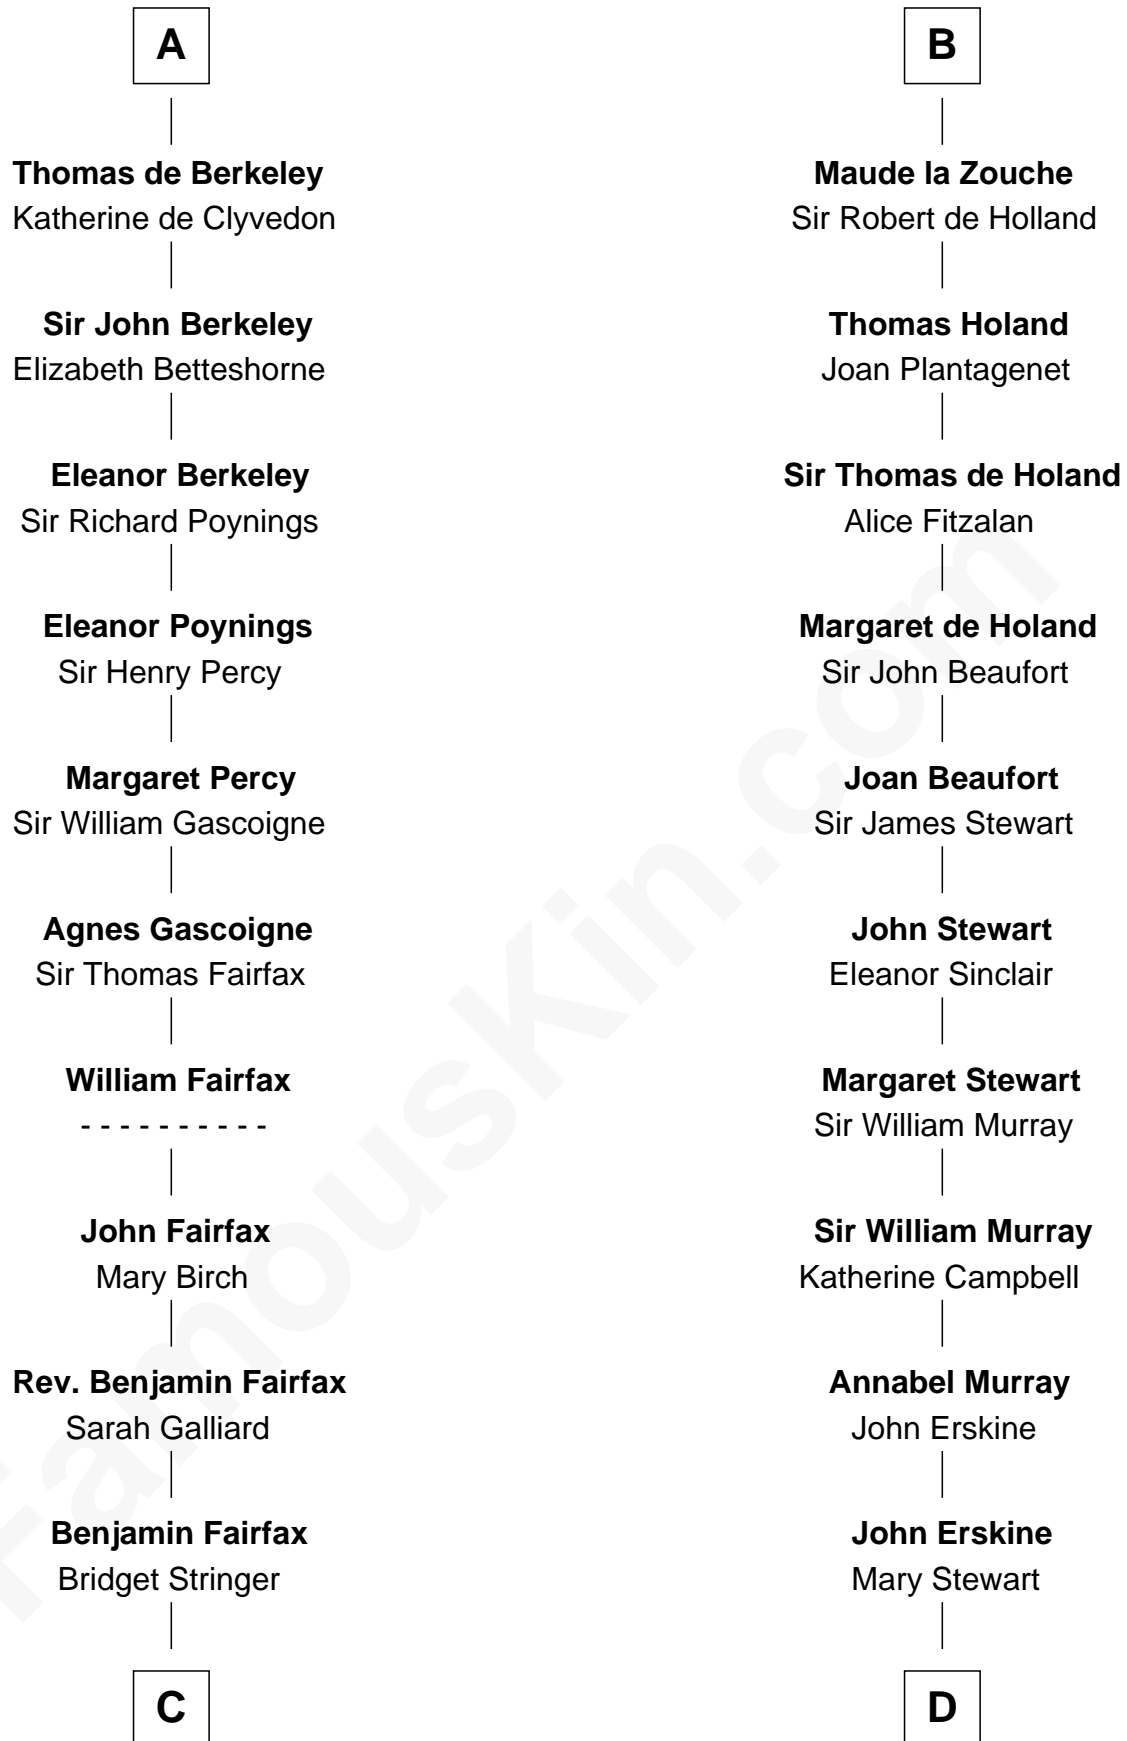

FamousKin.com Relationship Chart of

Harriet Martineau

Author of The Hour and the Man

20th cousin 1 time removed of

Major John Pitcairn

British Commander at Battle of Lexington

Waltheof of Dunbar

Sigrid - - - - -

Gunnild of Dunbar

Uhtred of Galloway

Roland of Galloway

Helena de Morville

Alan of Galloway

Helen de l'Isle

Helen of Galloway

Sir Roger de Quincy

Margaret de Quincy

Sir William de Ferrers

Joan de Ferrers

Sir Thomas de Berkeley

Sir Maurice de Berkeley

Eve la Zouche

A

Gunnild of Dunbar

Alan la Zouche

Sir Roger la Zouche

Ela Longespee

Sir Alan la Zouche

Eleanor de Segrave

B

C

Sarah Fairfax
Rev John Meadows