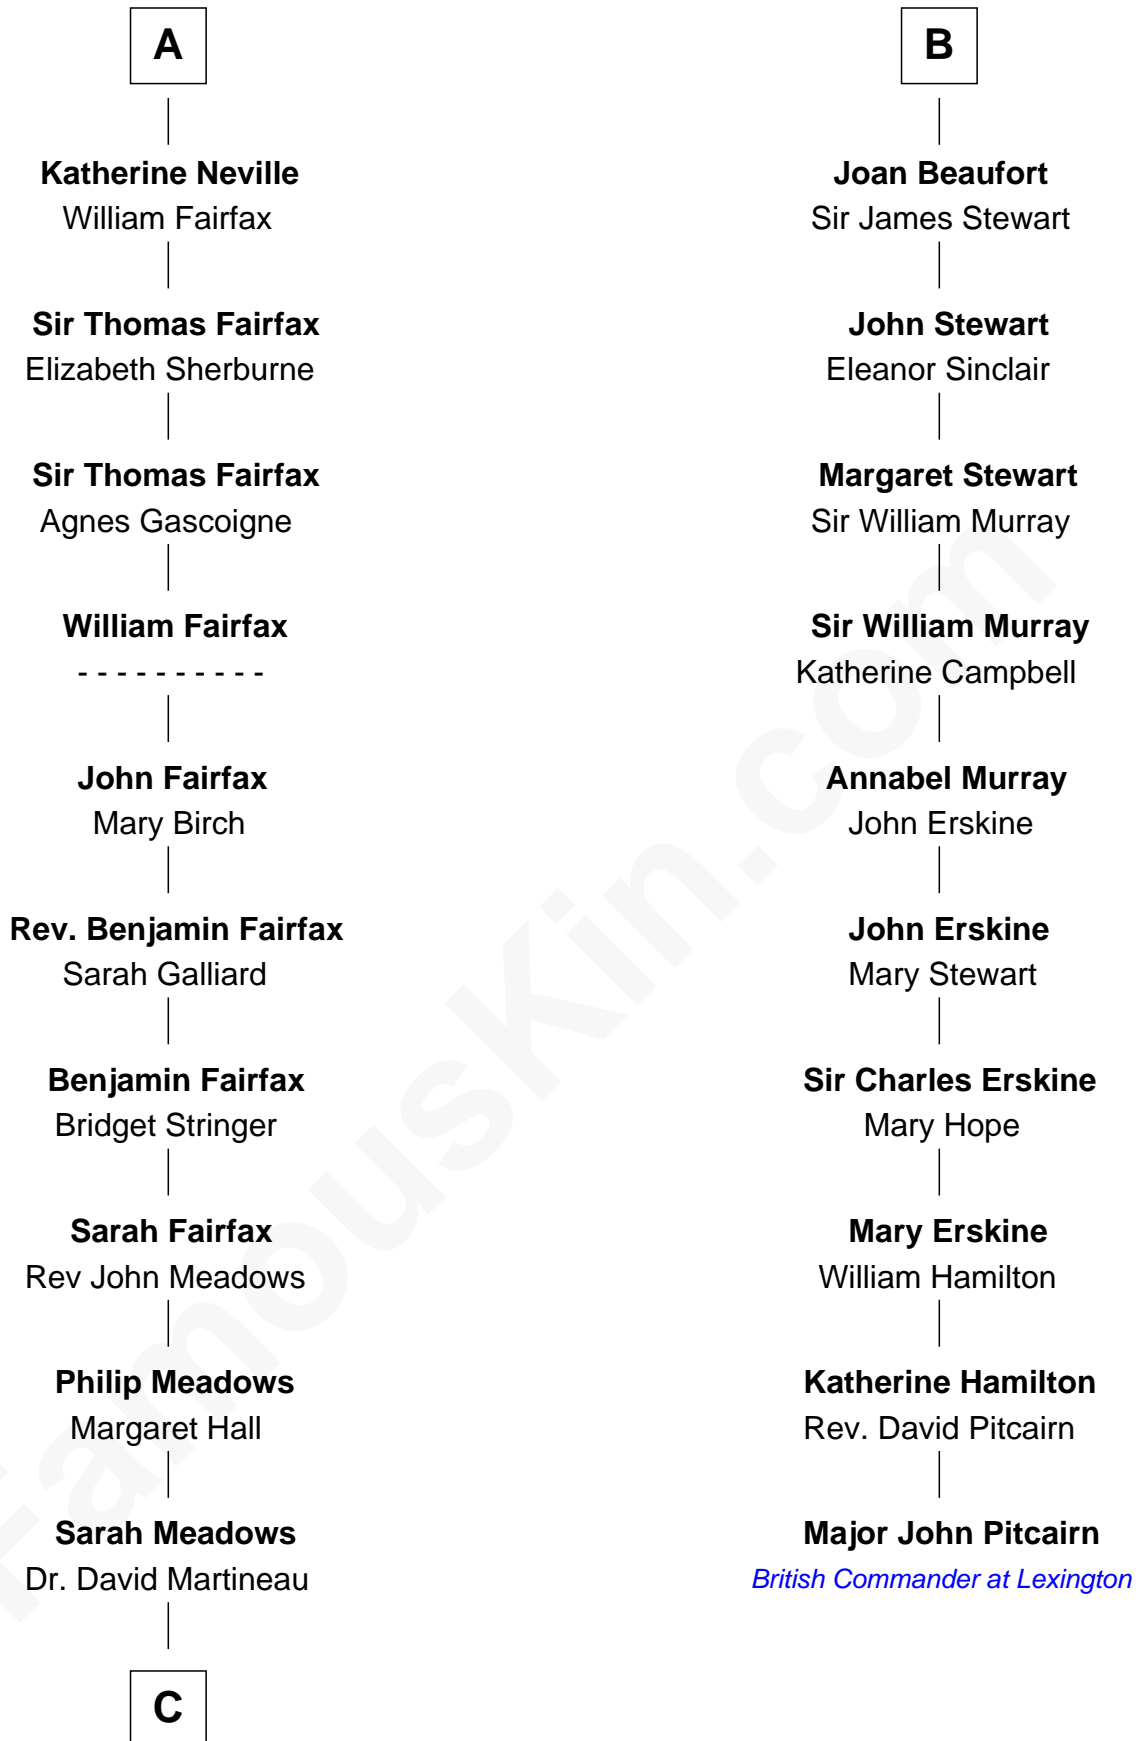

### Harriet Martineau

*Author of The Hour and the Man*

16th cousin 2 times removed of

### Major John Pitcairn

*British Commander at Battle of Lexington*

#### Sir William Longespee

Ela of Salisbury

**C**

—  
**Thomas Martineau**

Elizabeth Rankin

—  
**Harriet Martineau**

*English Author, "The Hour and the Man"*

FamousKin.com