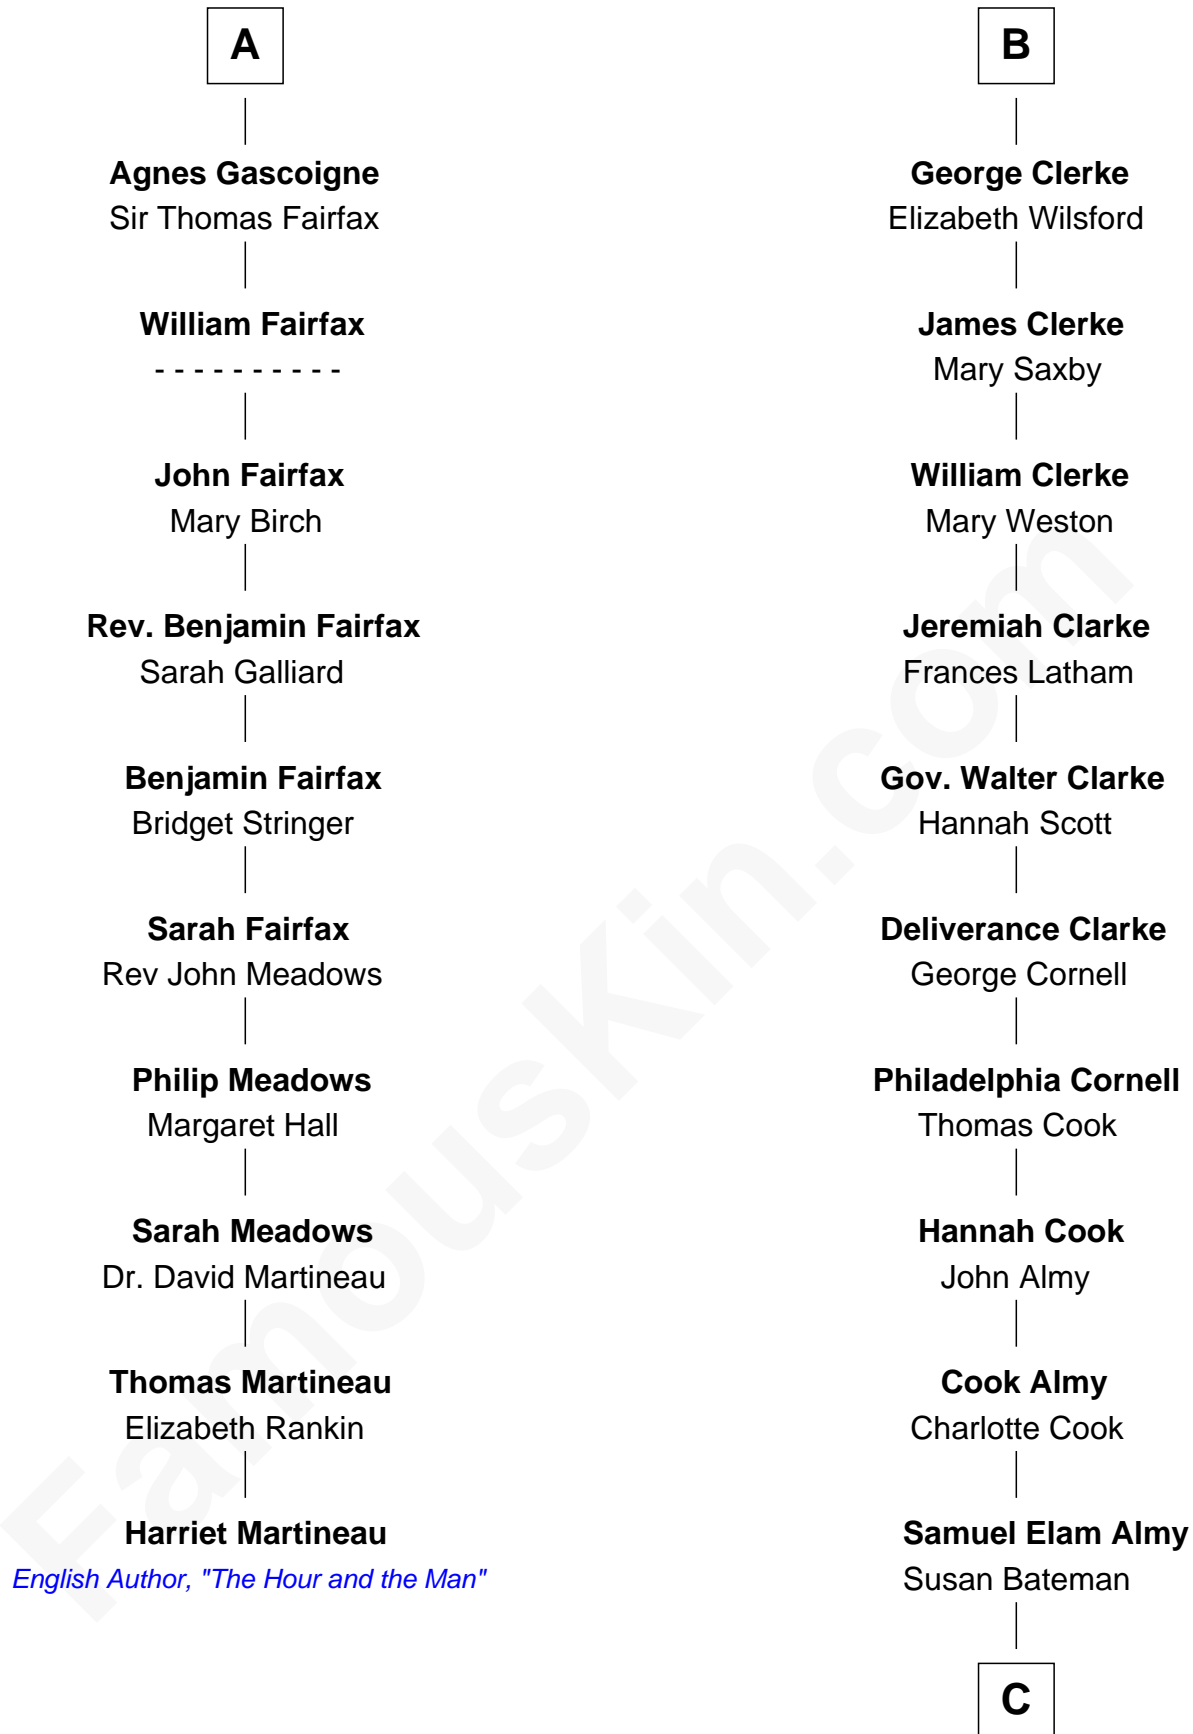

FamousKin.com

Relationship Chart of

Harriet Martineau

Author of The Hour and the Man

16th cousin 4 times removed of

Marilyn Monroe

Actress, Model, and Singer

Bartholomew de Badlesmere

Margery de Badlesmere

Sir William de Ros

Maud de Roos

John de Welles

Margery de Welles

Stephen le Scrope

Maude le Scrope

Sir Baldwin Freville

Elizabeth Freville

Sir Thomas Ferrers

Sir Henry Ferrers

Margaret Heckstall

Elizabeth Ferrers

James Clerke

B

C

—
Susan Bateman Almy
Charles Adams Gifford

—
Frederick Almy Gifford
Elizabeth Easton Tennant

—
Charles Stanley Gifford
Gladys Pearl Monroe

—
Marilyn Monroe
Actress, Model, and Singer