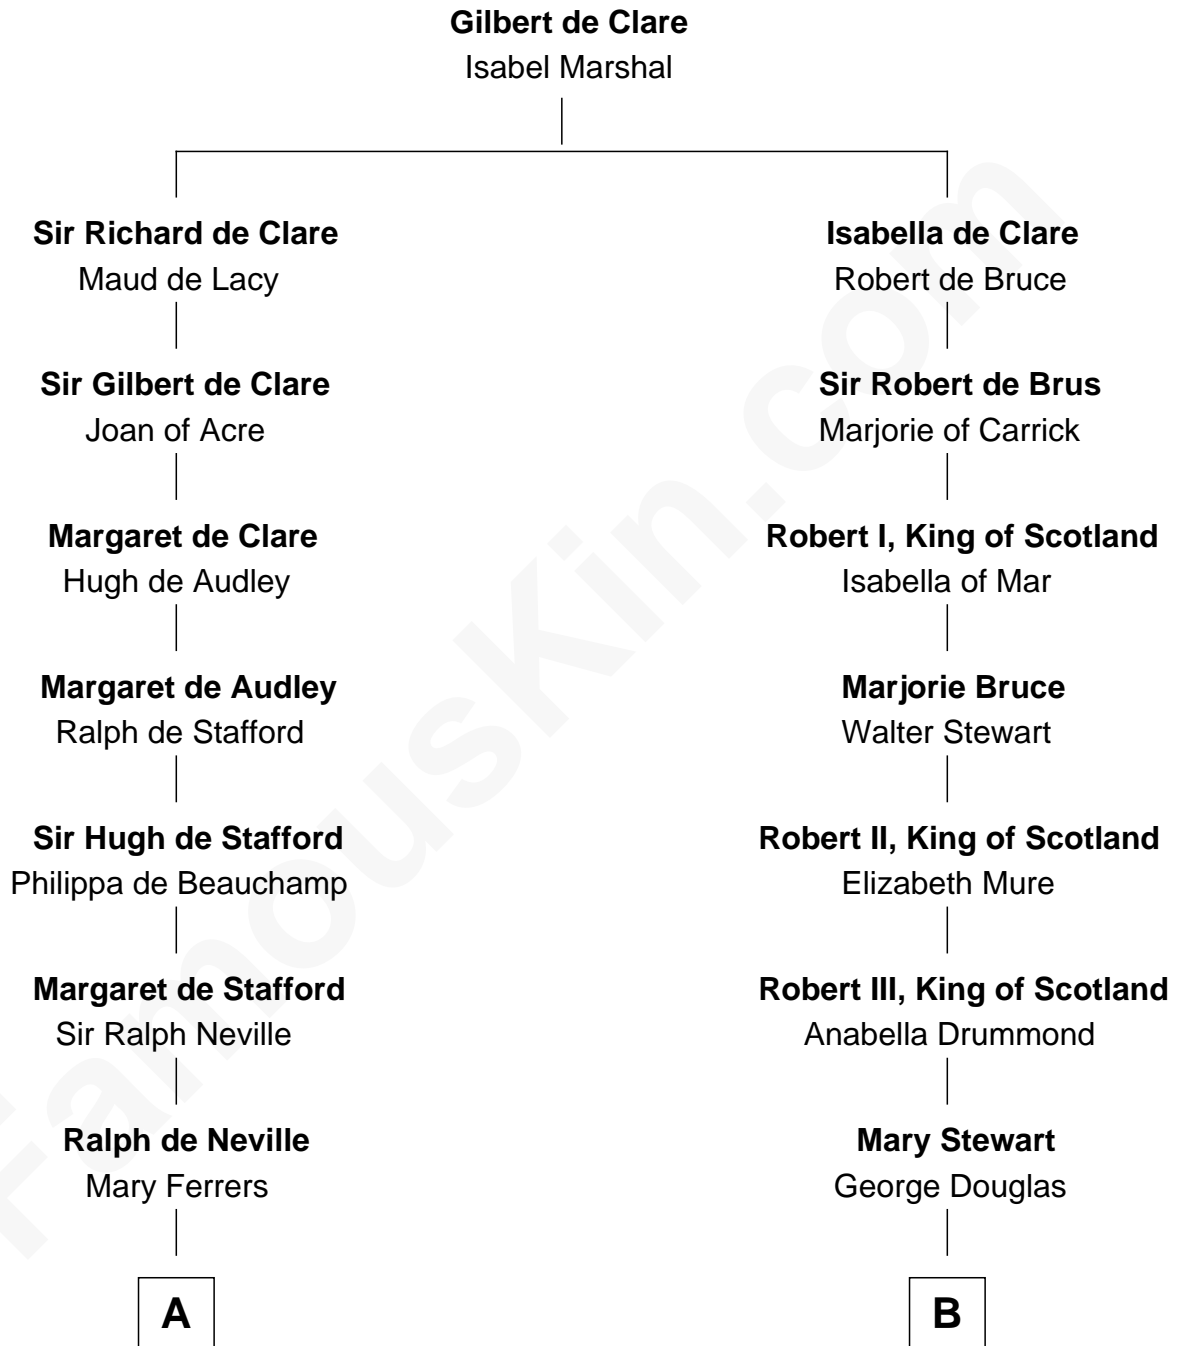

# FamousKin.com Relationship Chart of

**Harriet Martineau**

*Author of The Hour and the Man*

19th cousin 1 time removed of

**Noel Coward**

*Playwright, Actor, and Songwriter*

**C**

**Sarah Meadows**  
Dr. David Martineau

**Thomas Martineau**  
Elizabeth Rankin

**Harriet Martineau**  
*English Author, "The Hour and the Man"*

**D**

**Henry Veitch**  
Margaret Harrison

**Henry Gordon Veitch**  
Mary Kathleen Synchron

**Violet Agnes Veitch**  
Arthur Sabin Coward