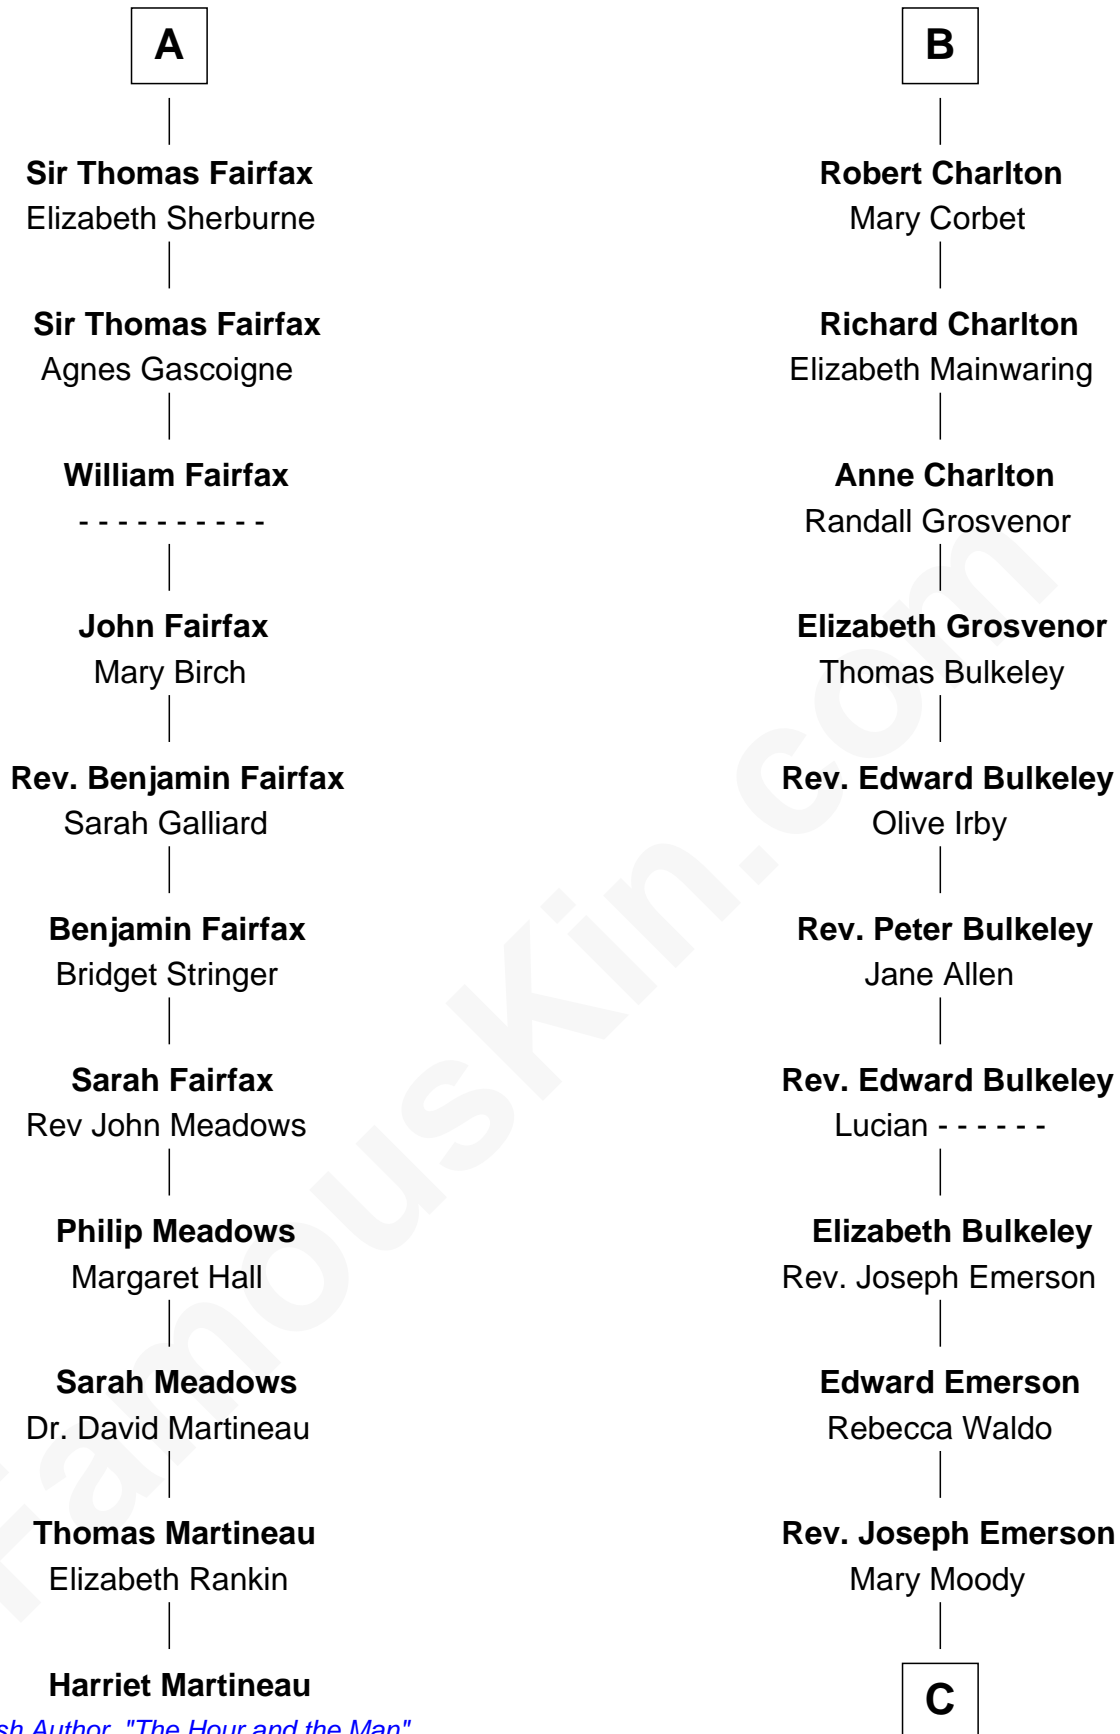

FamousKin.com Relationship Chart of

Harriet Martineau

Author of The Hour and the Man

17th cousin 2 times removed of

Ralph Waldo Emerson

American Poet

Alan la Zouche

Ellen de Quincy