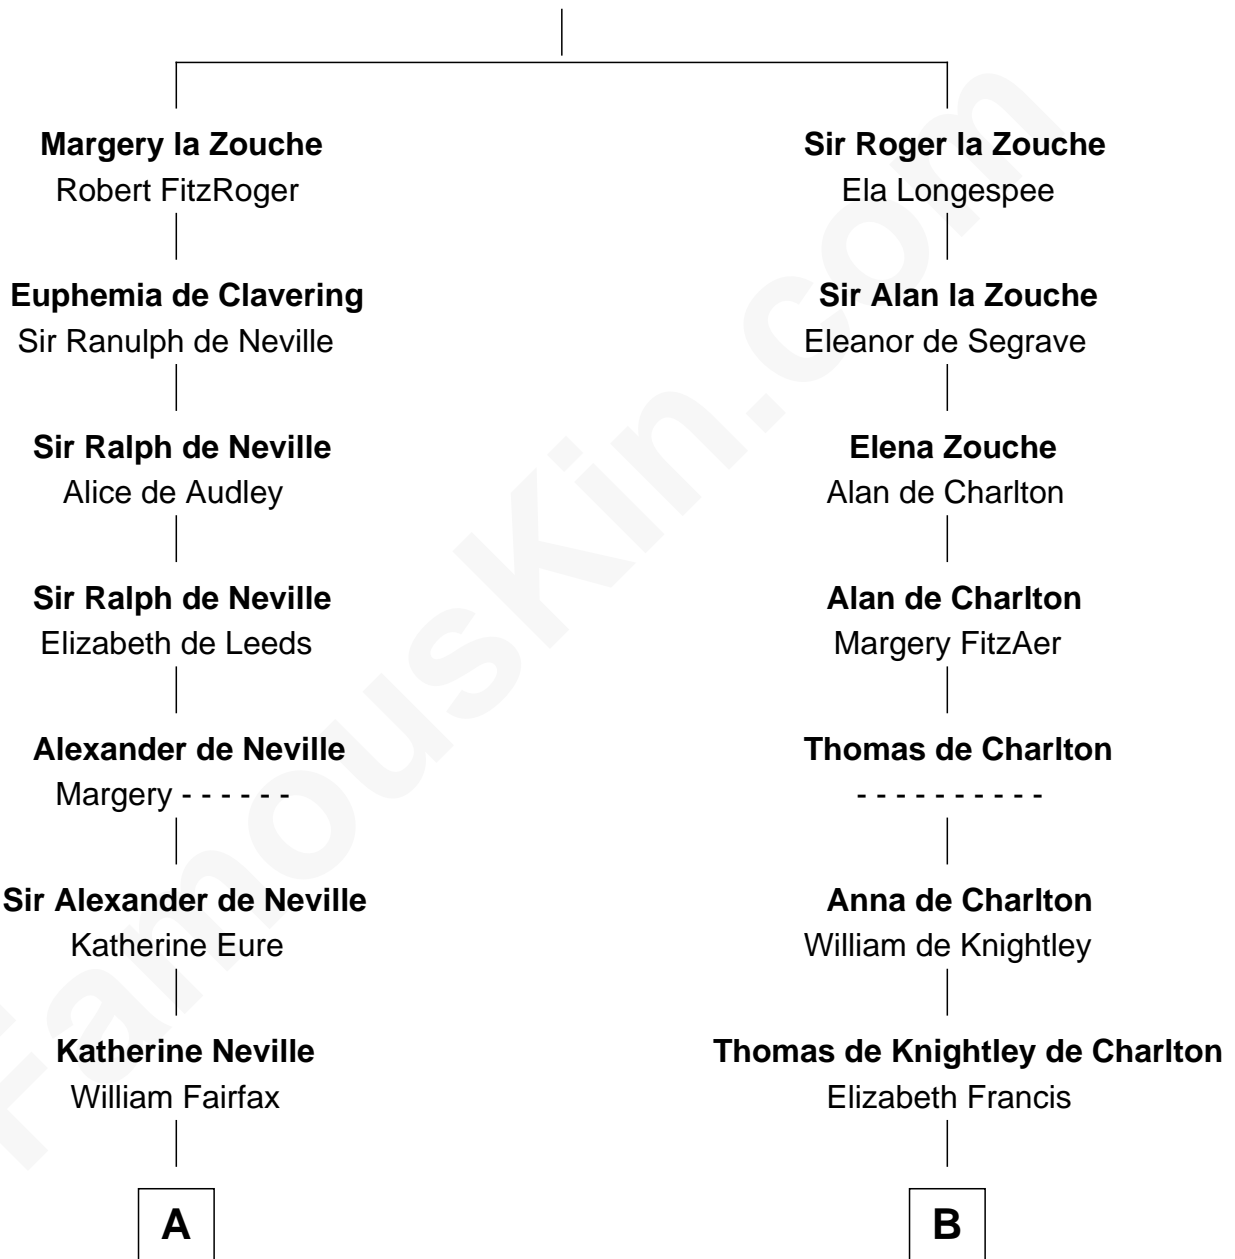

FamousKin.com Relationship Chart of

Harriet Martineau

Author of The Hour and the Man

17th cousin 2 times removed of

Ralph Waldo Emerson

American Poet

Alan la Zouche

Ellen de Quincy