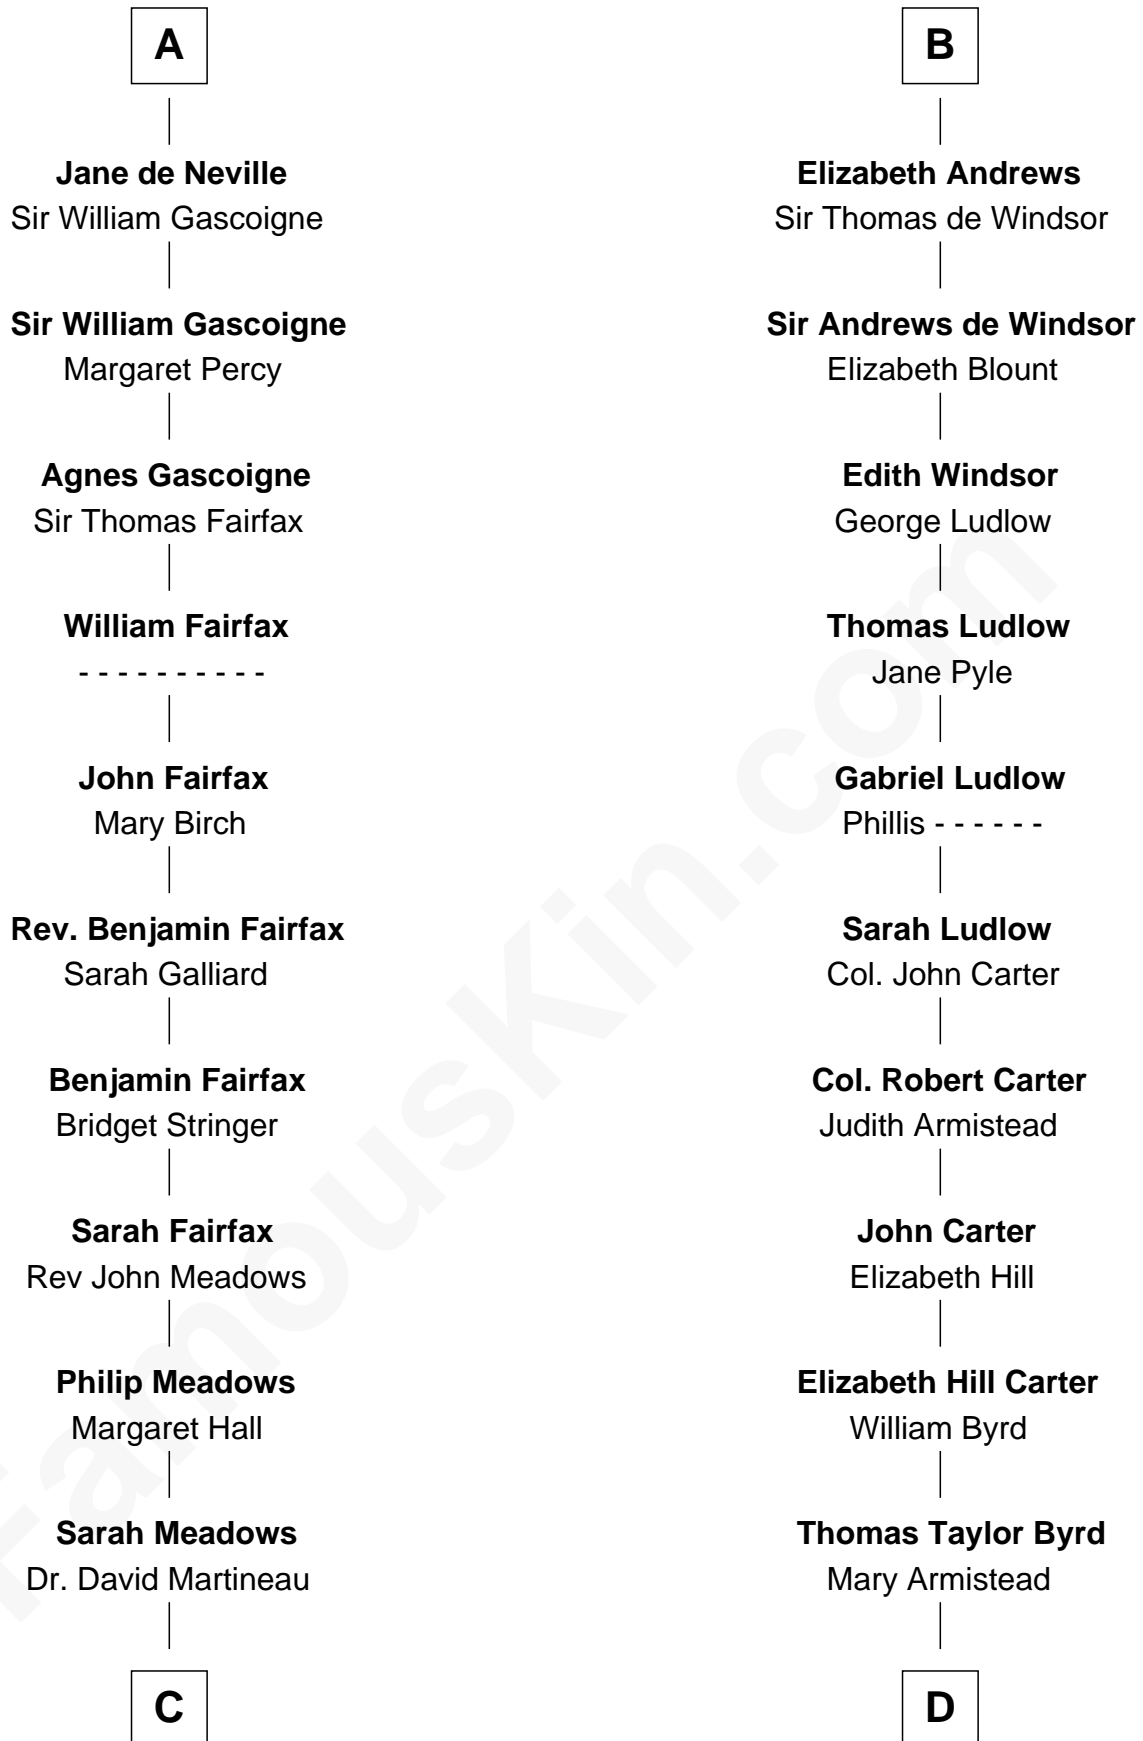

FamousKin.com Relationship Chart of

Harriet Martineau

Author of The Hour and the Man

18th cousin 2 times removed of

Admiral Richard Byrd

Polar Explorer

Sir Humphrey de Bohun

Eleanor de Braiose

Catherine de Beaumont

Elizabeth Luttrell

John Stratton

Elizabeth Stratton

John Andrews

B

C

Thomas Martineau