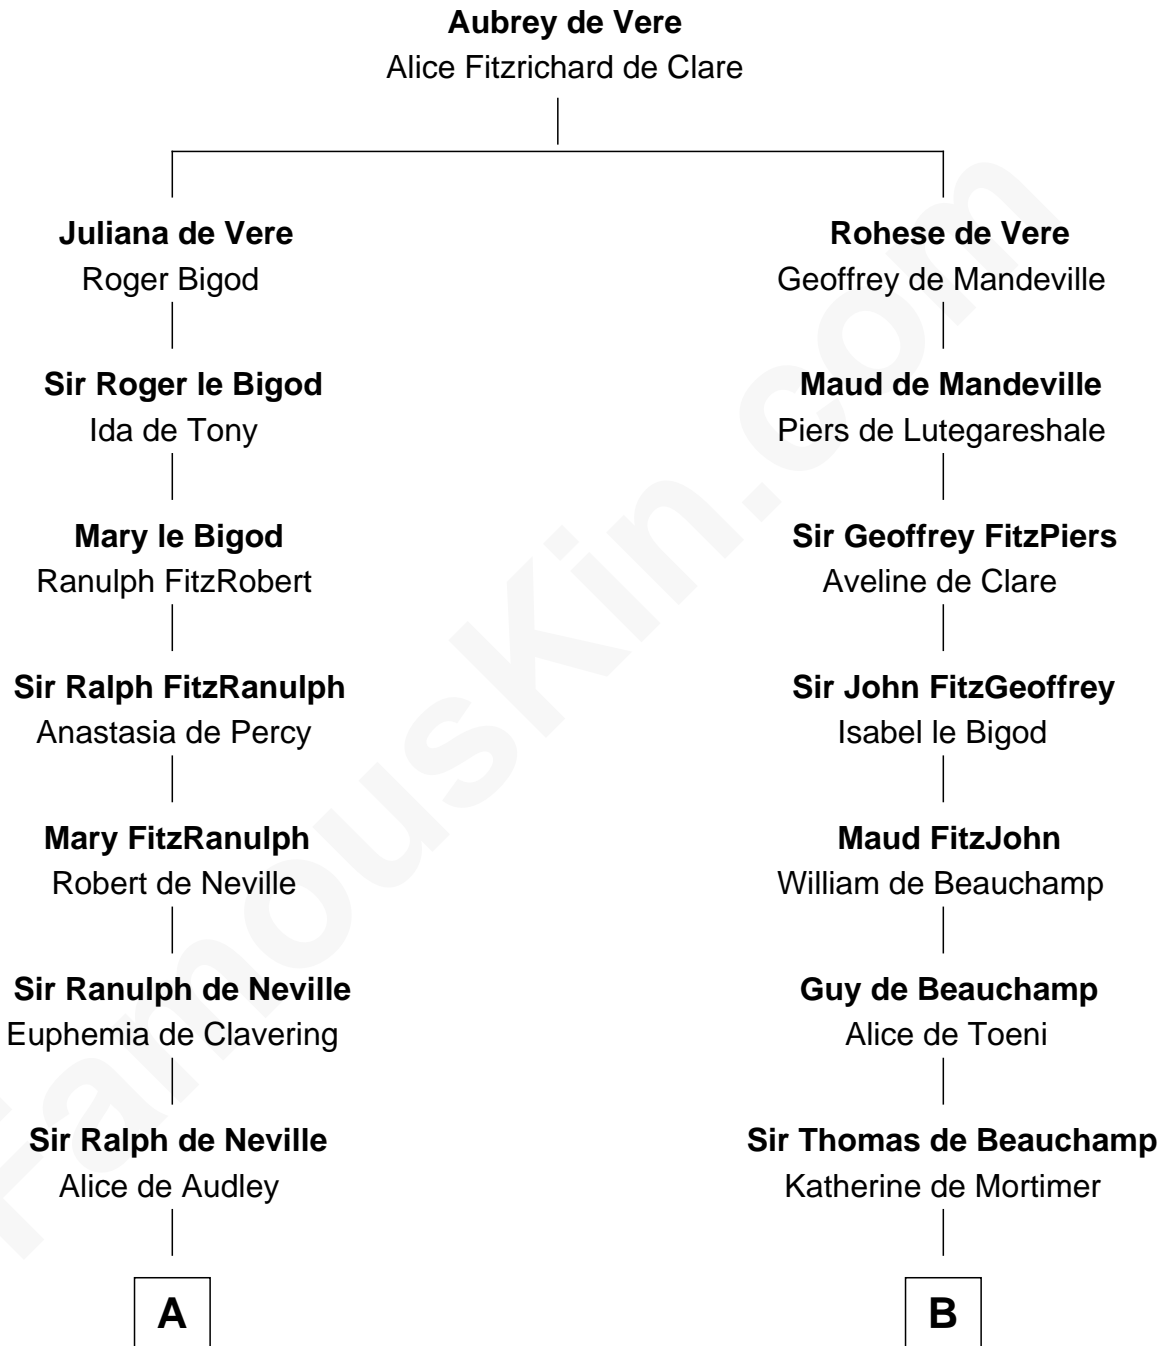

FamousKin.com

Relationship Chart of

Harriet Martineau

Author of The Hour and the Man

20th cousin 1 time removed of

William Floyd

Signer of the Declaration of Independence