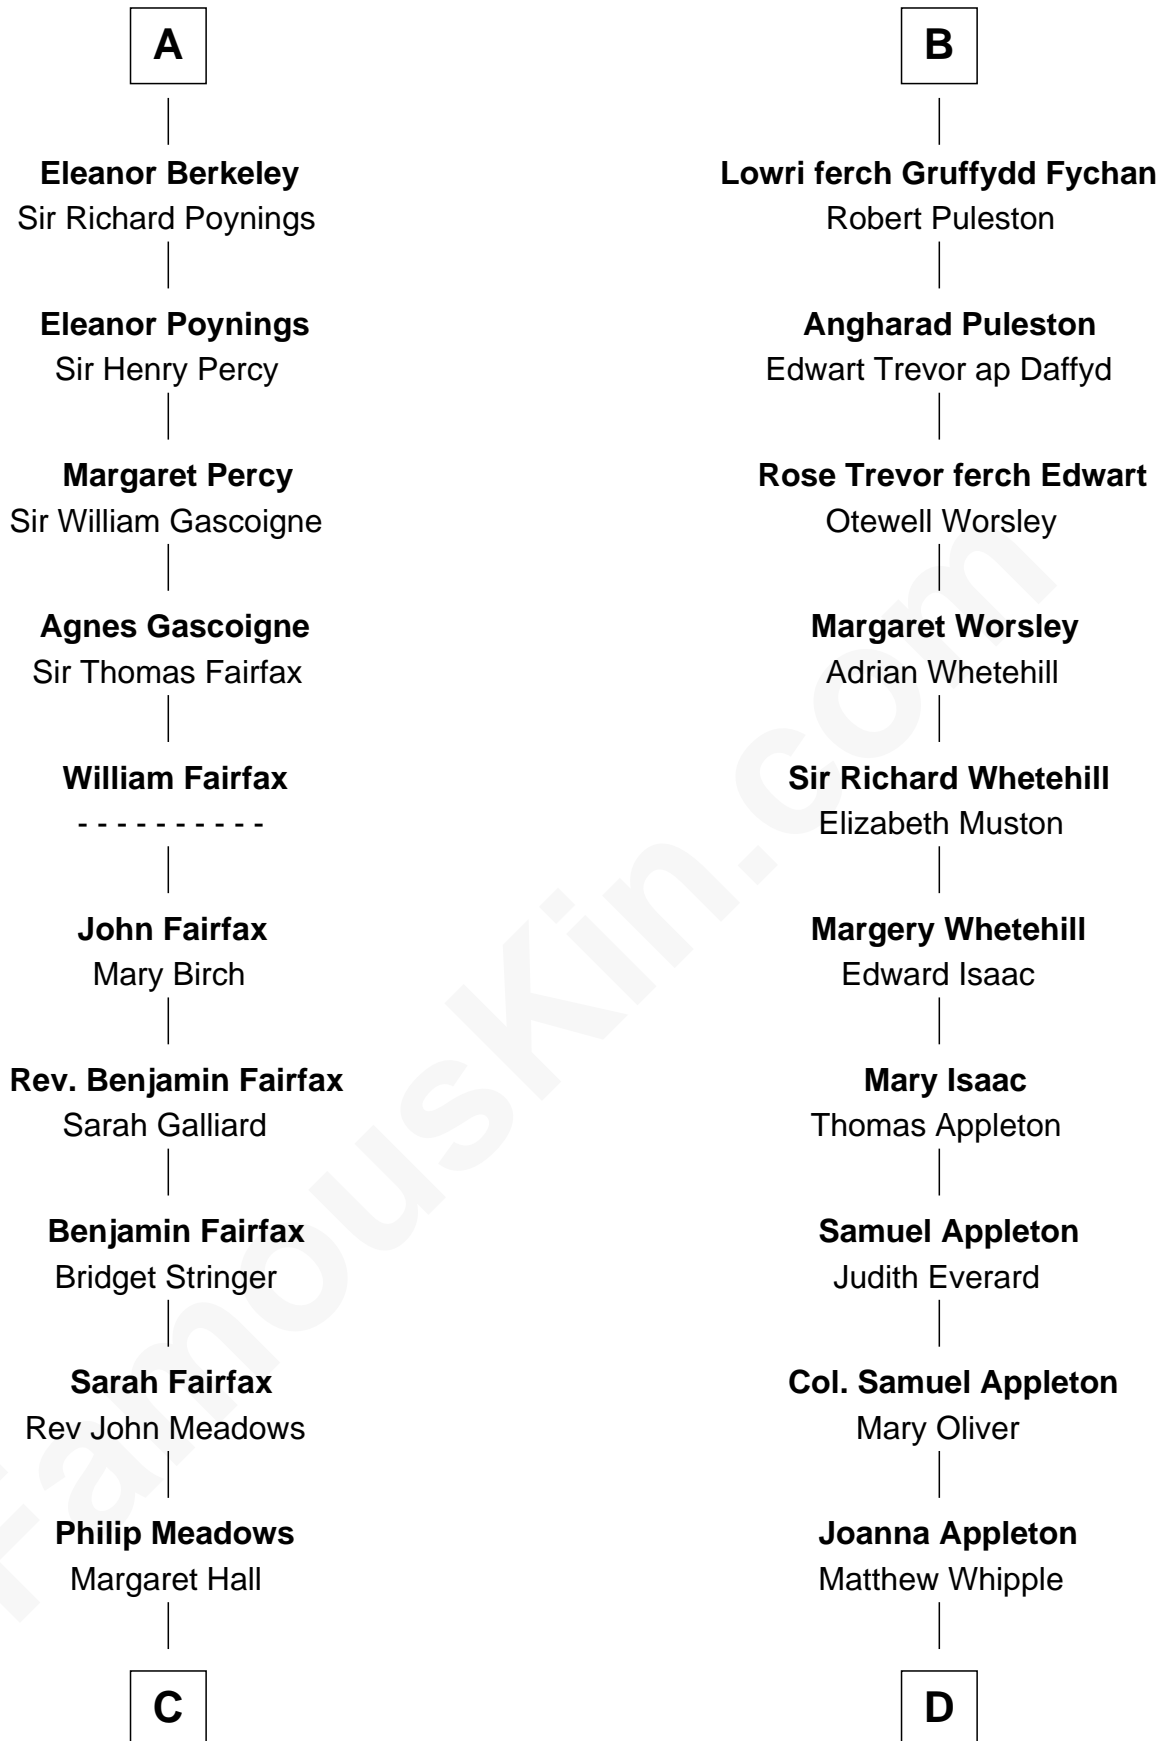

## Relationship Chart of

### Harriet Martineau

*Author of The Hour and the Man*

18th cousin 1 time removed of

### General William Whipple

*Signer of the Declaration of Independence*

**Sir Ranulf de Gernons**

Maud of Gloucester

**C**

**Sarah Meadows**  
Dr. David Martineau

**Thomas Martineau**  
Elizabeth Rankin

**Harriet Martineau**  
*English Author, "The Hour and the Man"*

**D**

**William Whipple**  
Mary Cutts

**General William Whipple**  
*Signer of Declaration of Independence*

FamousKin.com