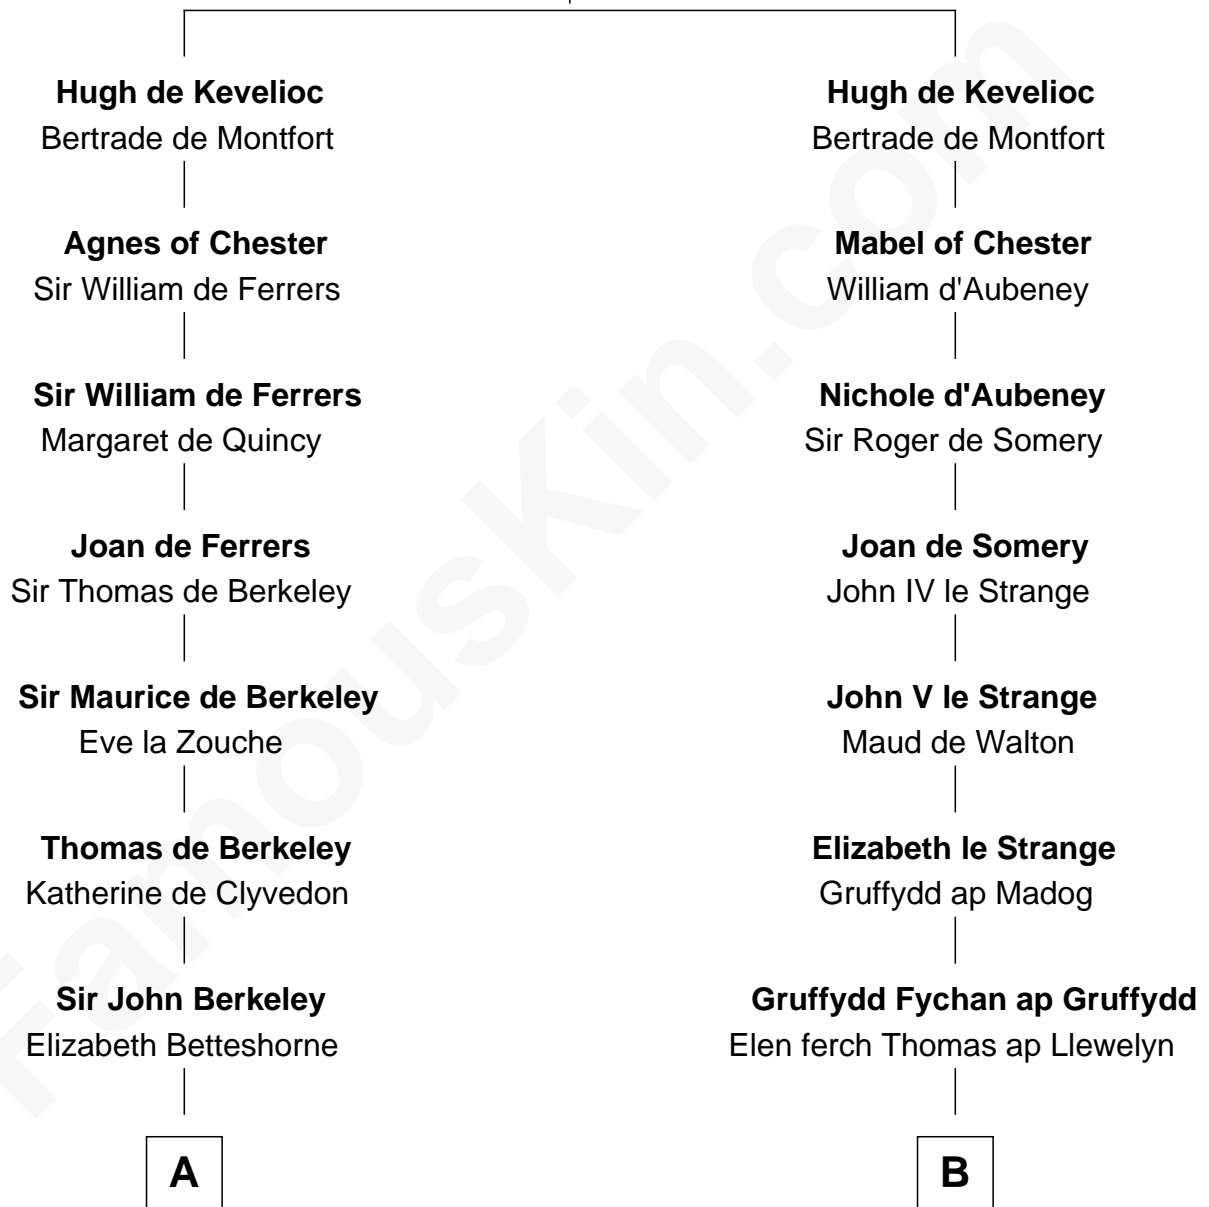

Sir Ranulf de Gernons

Maud of Gloucester