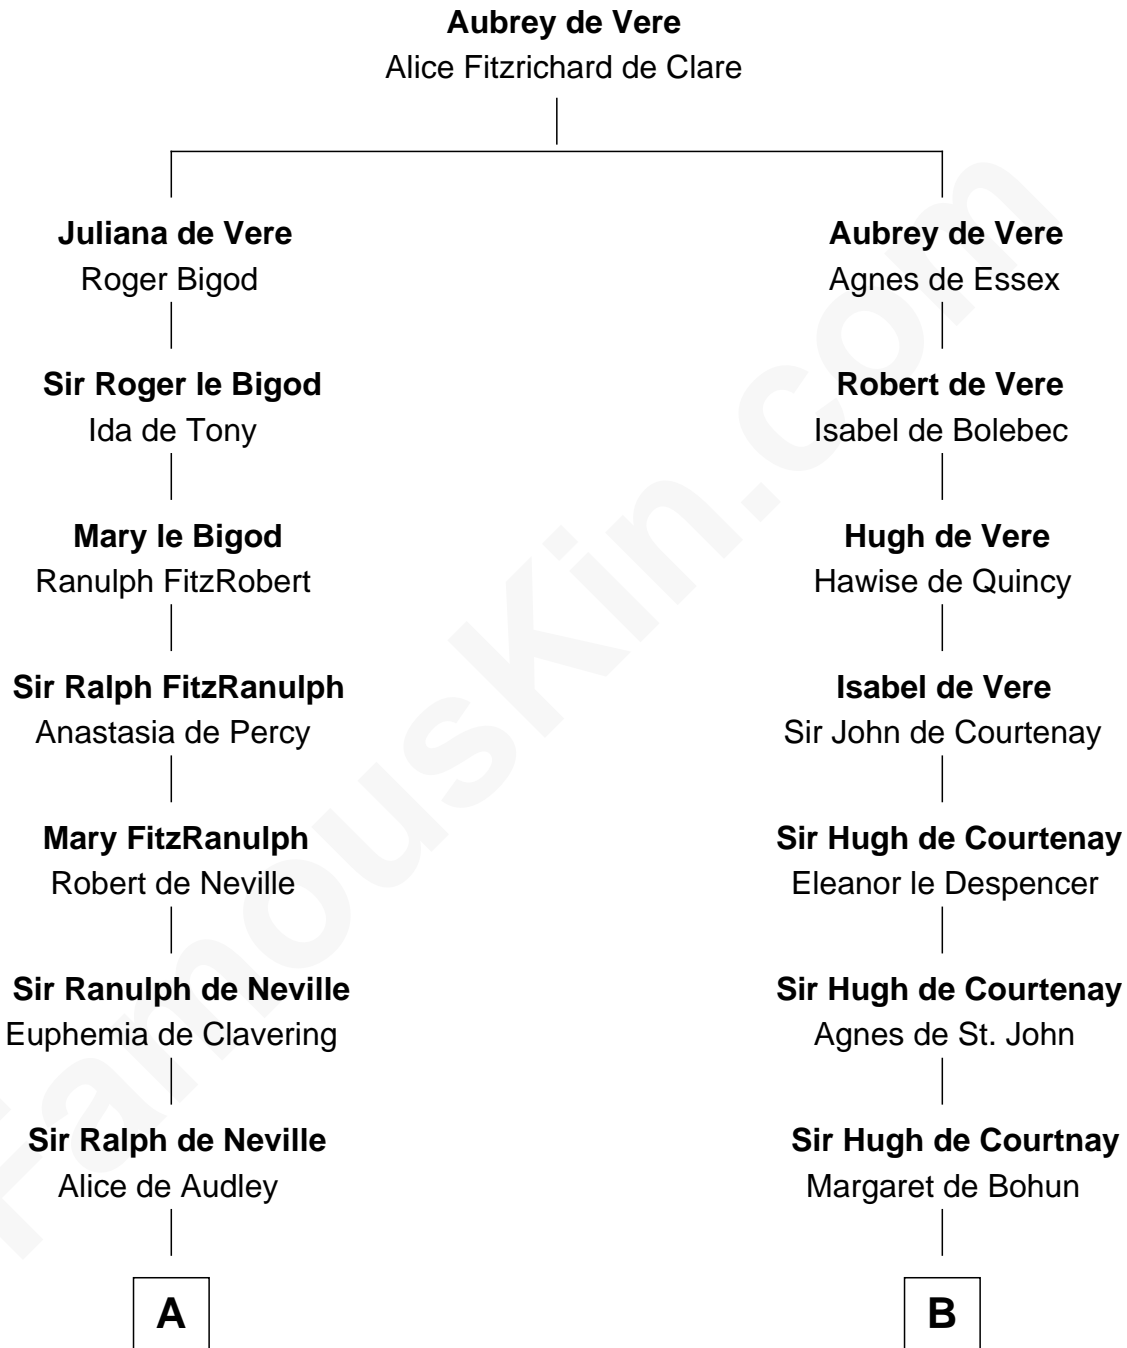

FamousKin.com

Relationship Chart of

Harriet Martineau

Author of The Hour and the Man

20th cousin 1 time removed of

General William Whipple

Signer of the Declaration of Independence

C