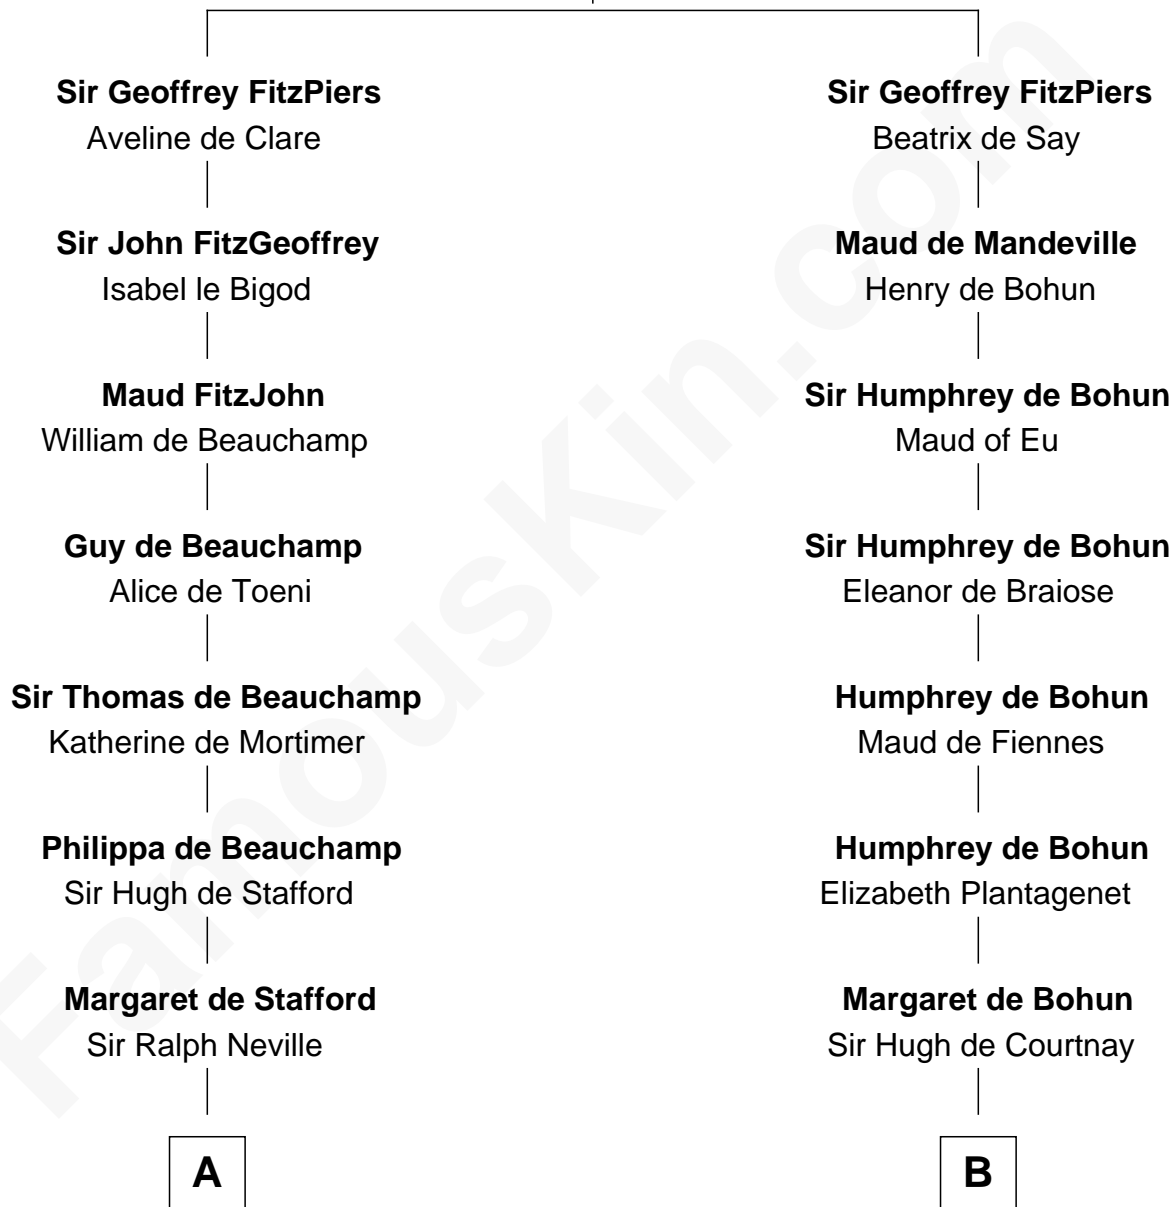

# FamousKin.com Relationship Chart of

**Harriet Martineau**

*Author of The Hour and the Man*

20th cousin of

**General William Whipple**

*Signer of the Declaration of Independence*

**Piers de Lutegareshale**

Maud de Mandeville

**C**

**Philip Meadows**

Margaret Hall

**Sarah Meadows**

Dr. David Martineau

**Thomas Martineau**

Elizabeth Rankin

Mary Cutts

**General William Whipple**

*Signer of Declaration of Independence*