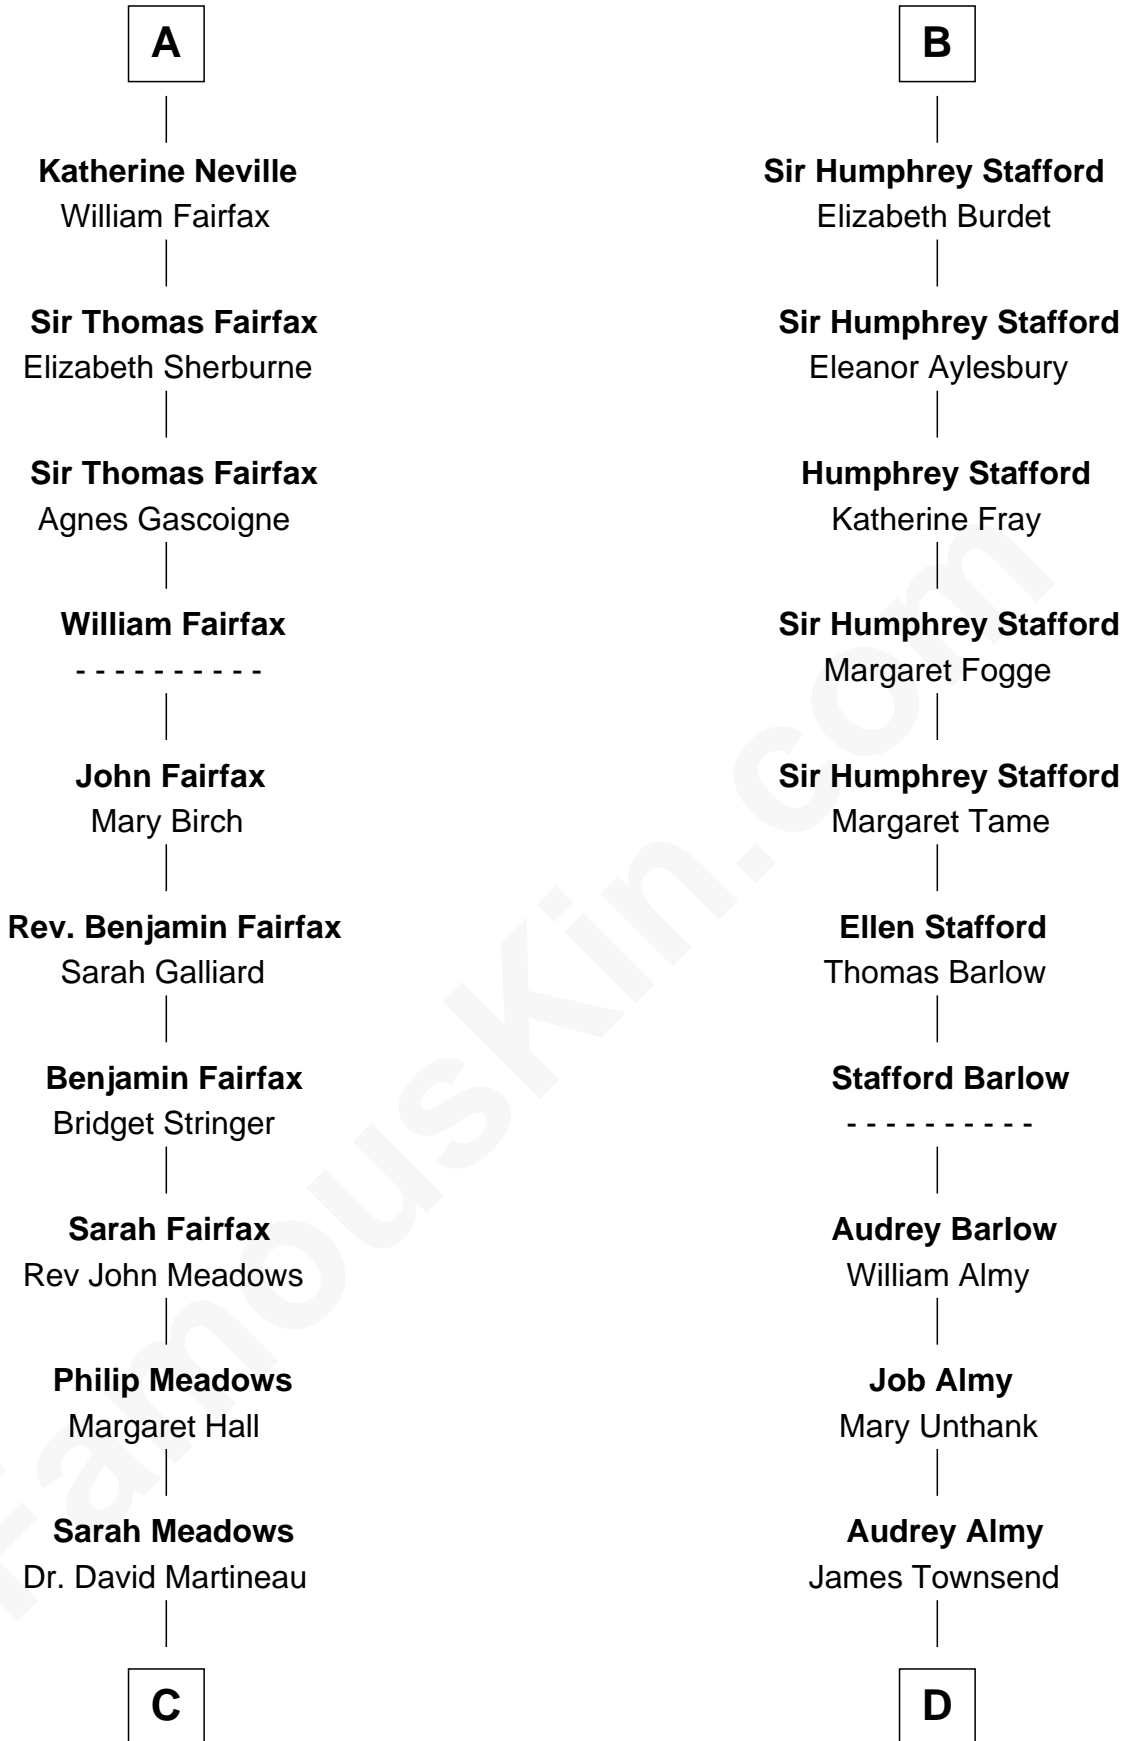

FamousKin.com Relationship Chart of

Harriet Martineau

Author of The Hour and the Man

18th cousin 1 time removed of

Robert Townsend

Member of the Culper Spy Ring during the American Revolution

Sir William Longespee

Maud de St. Philibert

Sir Warin Trussell

Maud Trussell

Sir John de Hastang

Maud de Hastang

Ralph Stafford

B

C

Thomas Martineau

Elizabeth Rankin

Harriet Martineau

English Author, "The Hour and the Man"

D

Jacob Townsend

Phoebe Seaman

Samuel Townsend