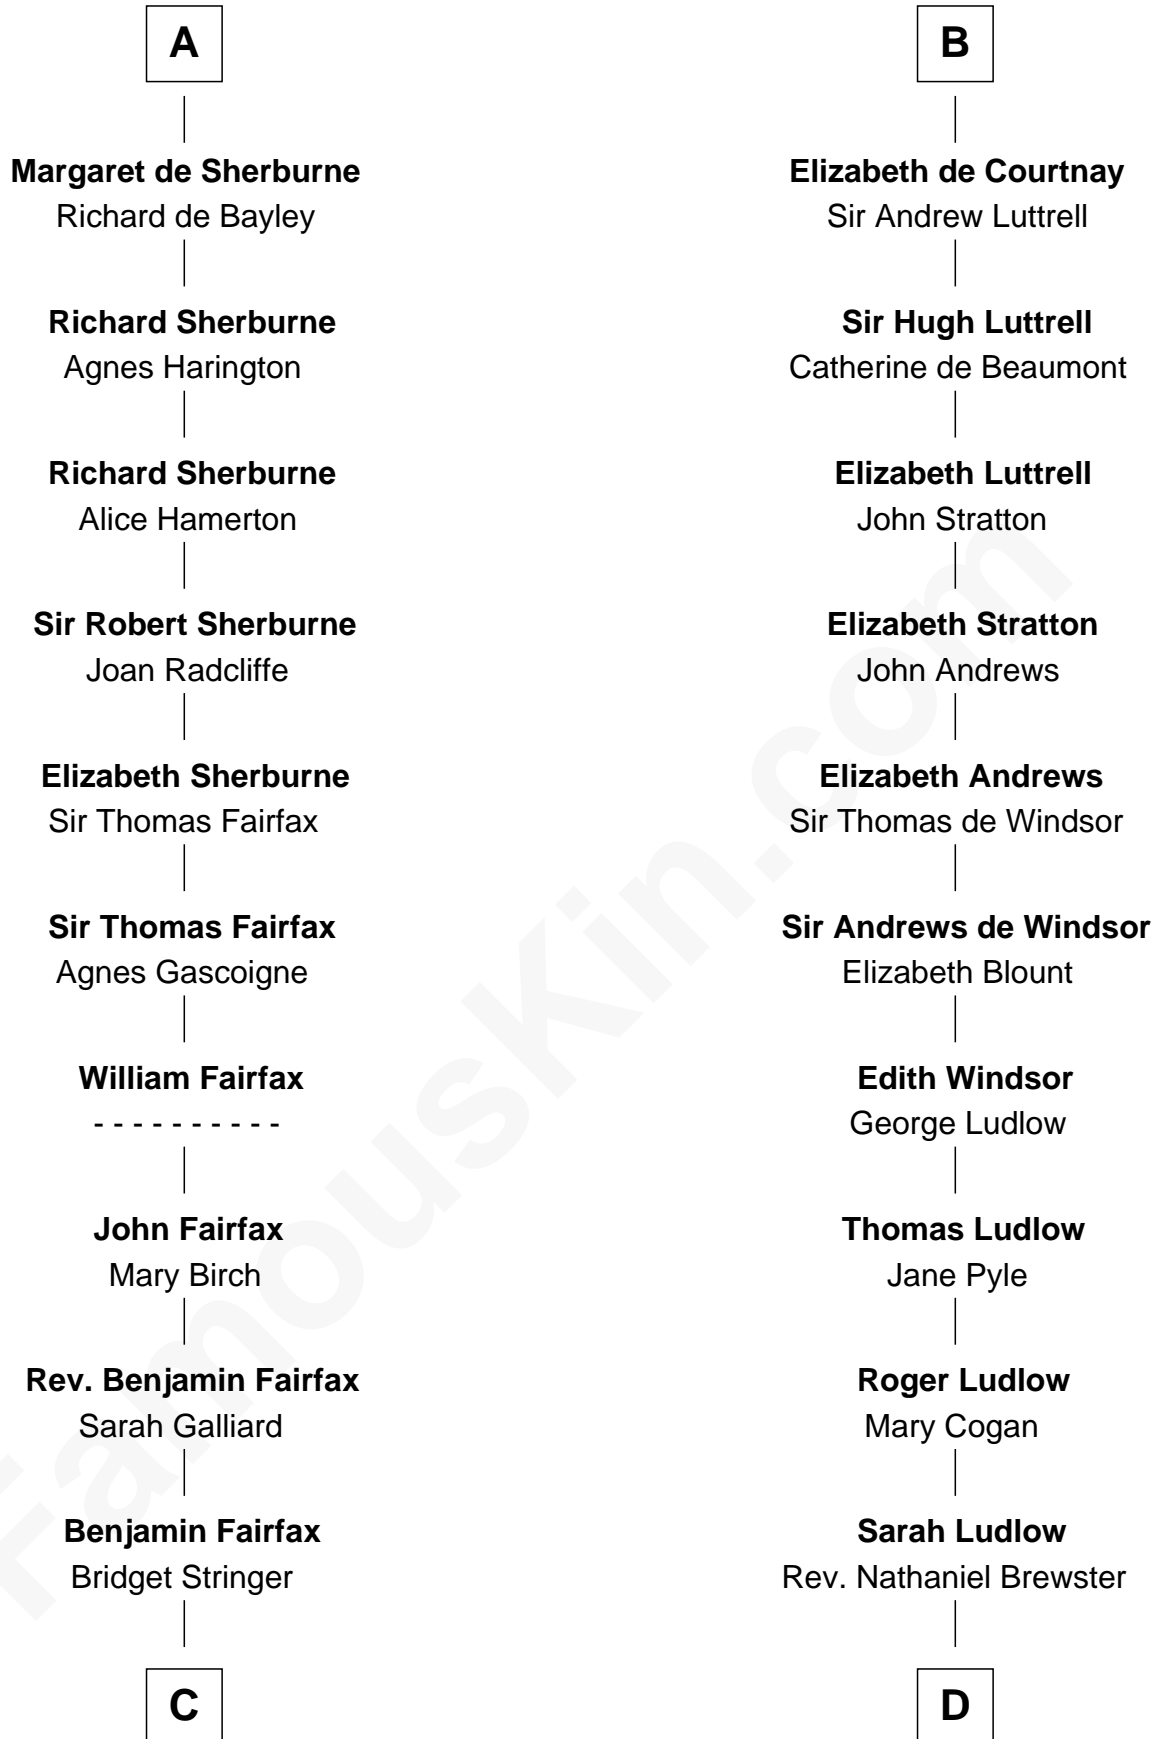

# FamousKin.com Relationship Chart of

**Harriet Martineau**

*Author of The Hour and the Man*

19th cousin 2 times removed of

**Caleb Brewster**

*Member of the Culper Spy Ring during the American Revolution*

**A**

**Margaret of Scotland**

Humphrey IV de Bohun

**Henry de Bohun**

Maud de Mandeville

**Sir Humphrey de Bohun**

Maud of Eu

**Sir Humphrey de Bohun**

Eleanor de Braiose

**Humphrey de Bohun**

Maud de Fiennes

**Humphrey de Bohun**

Elizabeth Plantagenet

**Margaret de Bohun**

Sir Hugh de Courtnay

**B**

**D**

**Daniel Brewster**  
Anna Jayne

**Benjamin Brewster**  
Sarah Biggs

**Caleb Brewster**  
*Member of the Culper Spy Ring*

FamousKin.com