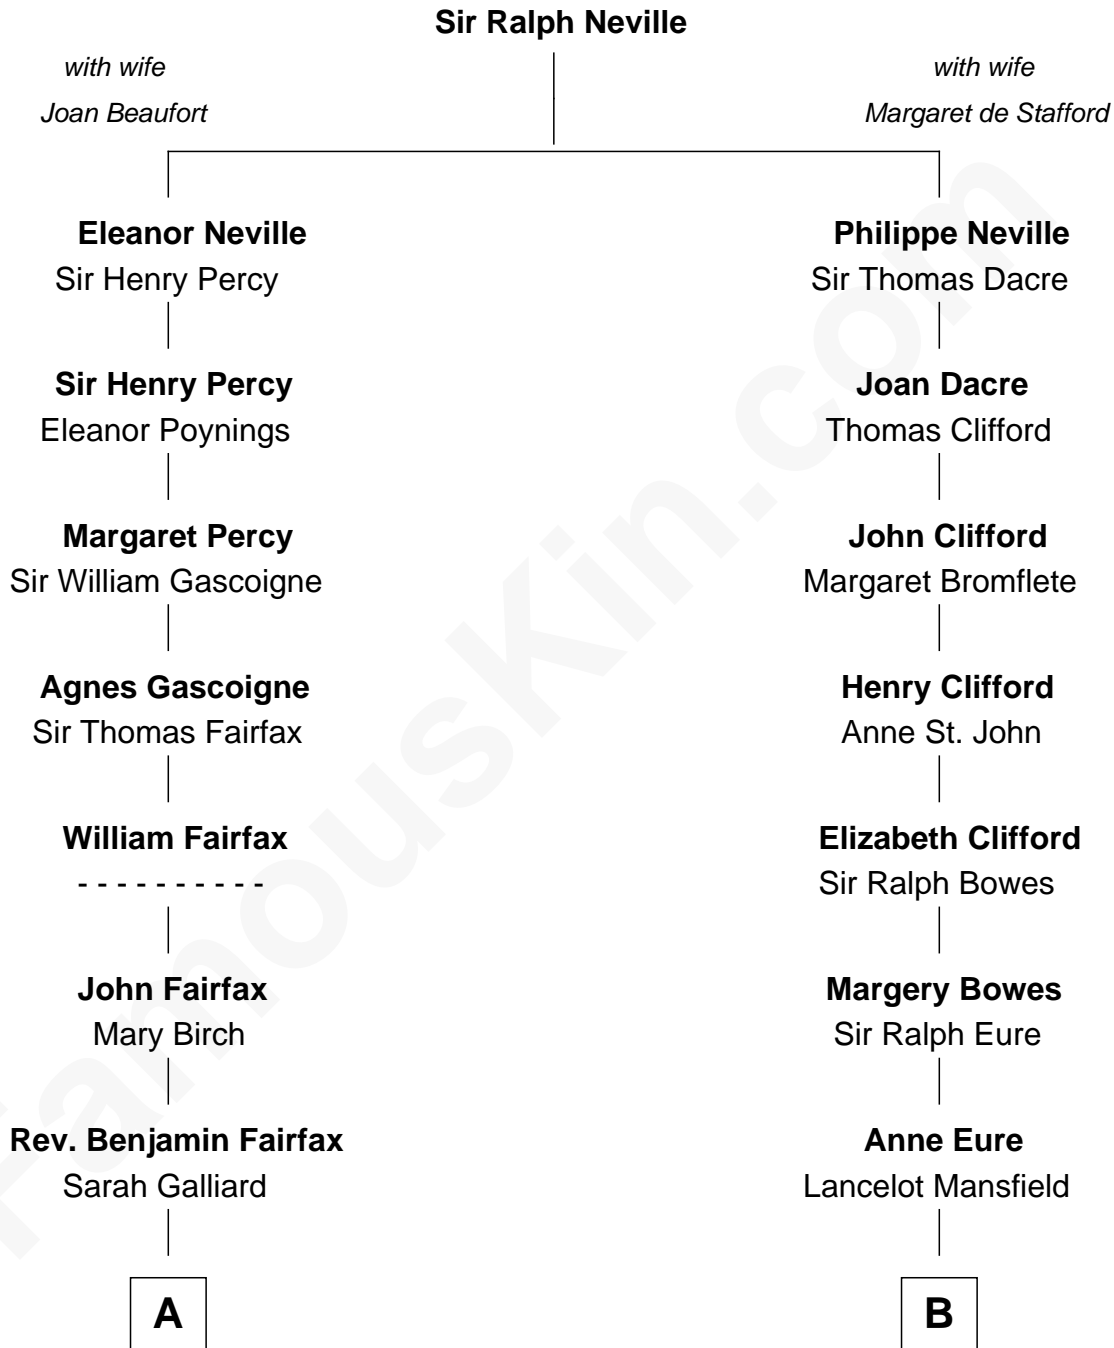

FamousKin.com

Relationship Chart of

Harriet Martineau

Author of The Hour and the Man

12th cousin 6 times removed of

Sandra Day O'Connor

First Female U.S. Supreme Court Justice