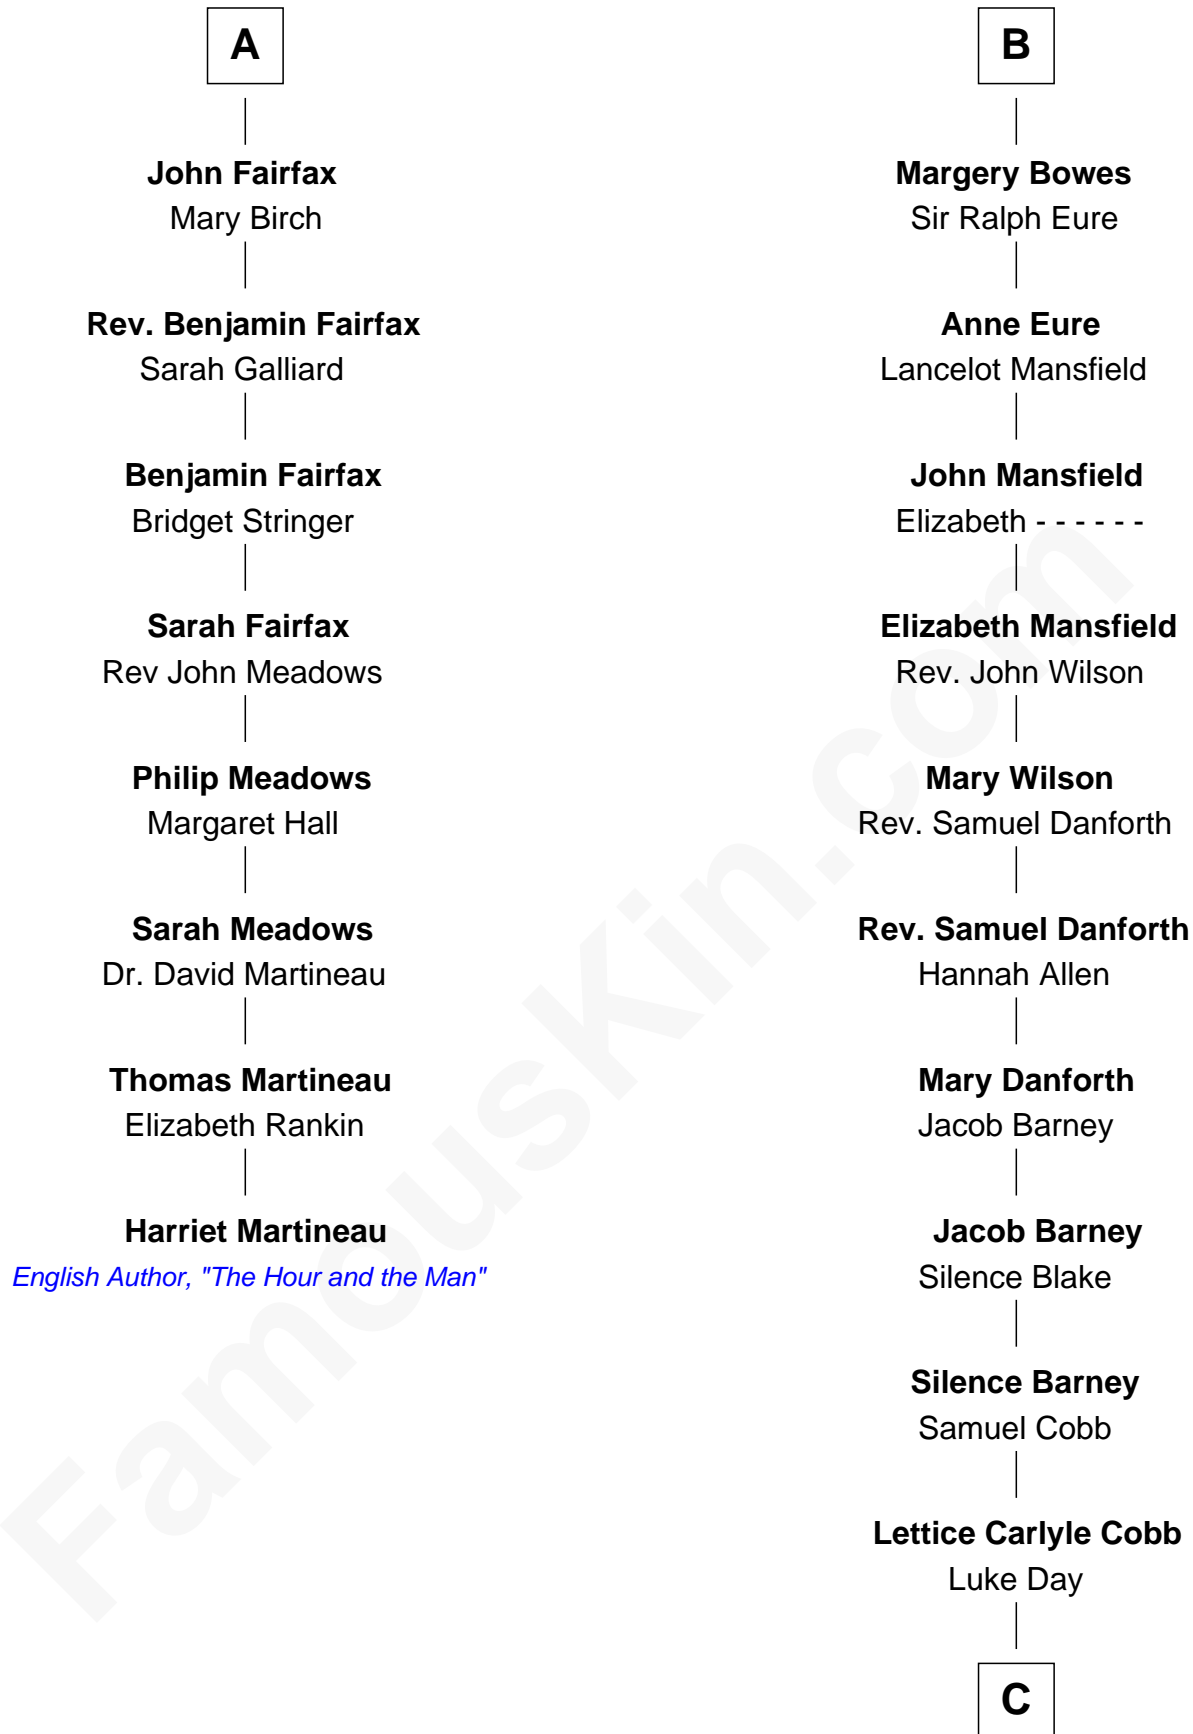

## Relationship Chart of

### Harriet Martineau

*Author of The Hour and the Man*

14th cousin 6 times removed of

### Sandra Day O'Connor

*First Female U.S. Supreme Court Justice*

**C**

—  
**Hollis Day**

Eliza L. Flanders

—  
**Henry Clay Day**

Alice Edith Hilton

—  
**Henry R. Day**