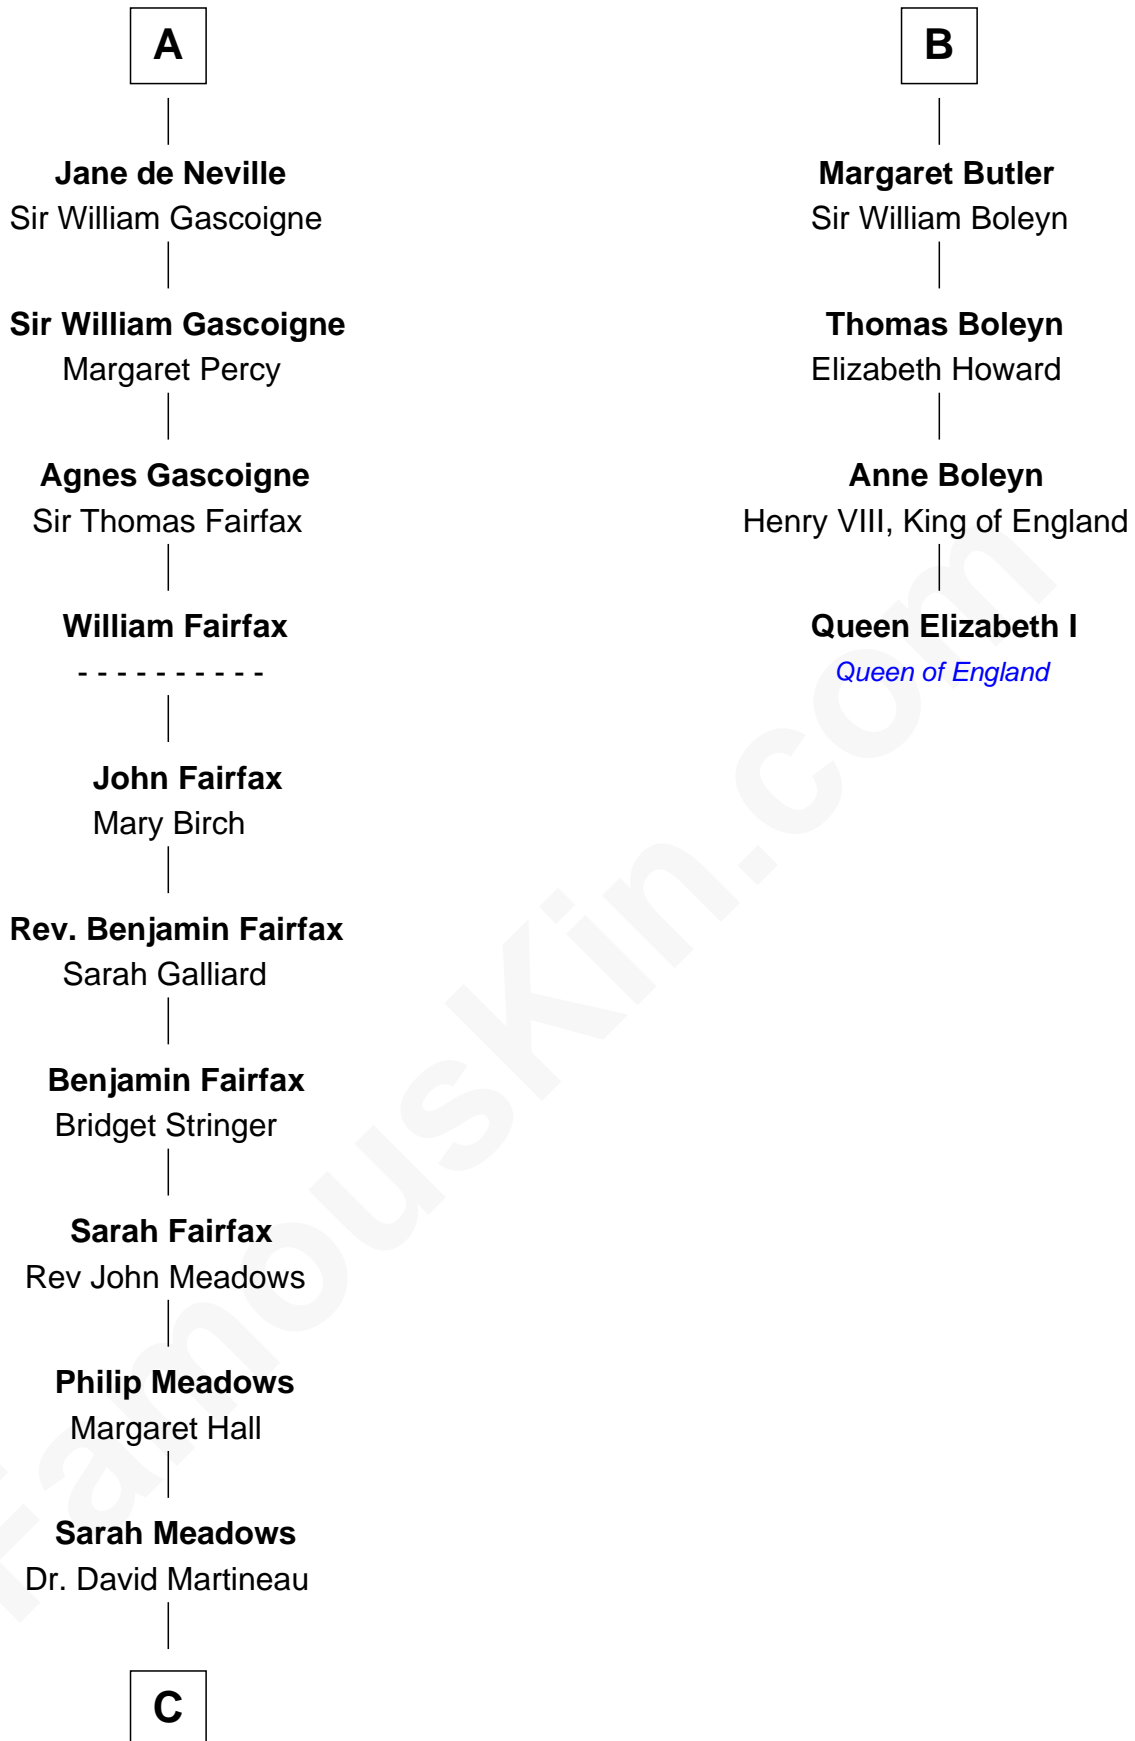

# FamousKin.com Relationship Chart of

**Harriet Martineau**

*Author of The Hour and the Man*

10th cousin 8 times removed of

**Queen Elizabeth I**

*Queen of England*

**Sir Humphrey de Bohun**

Eleanor de Braiose

Maud de Fiennes

**Humphrey de Bohun**

Elizabeth Plantagenet

**Eleanor de Bohun**

Sir James le Boteler

**James le Boteler**

Elizabeth Darcy

**James Butler**

Anne de Welles

**James Butler**

Joan Beauchamp

**Sir Thomas Butler**

Anne Hankeford

**B**

C

Thomas Martineau