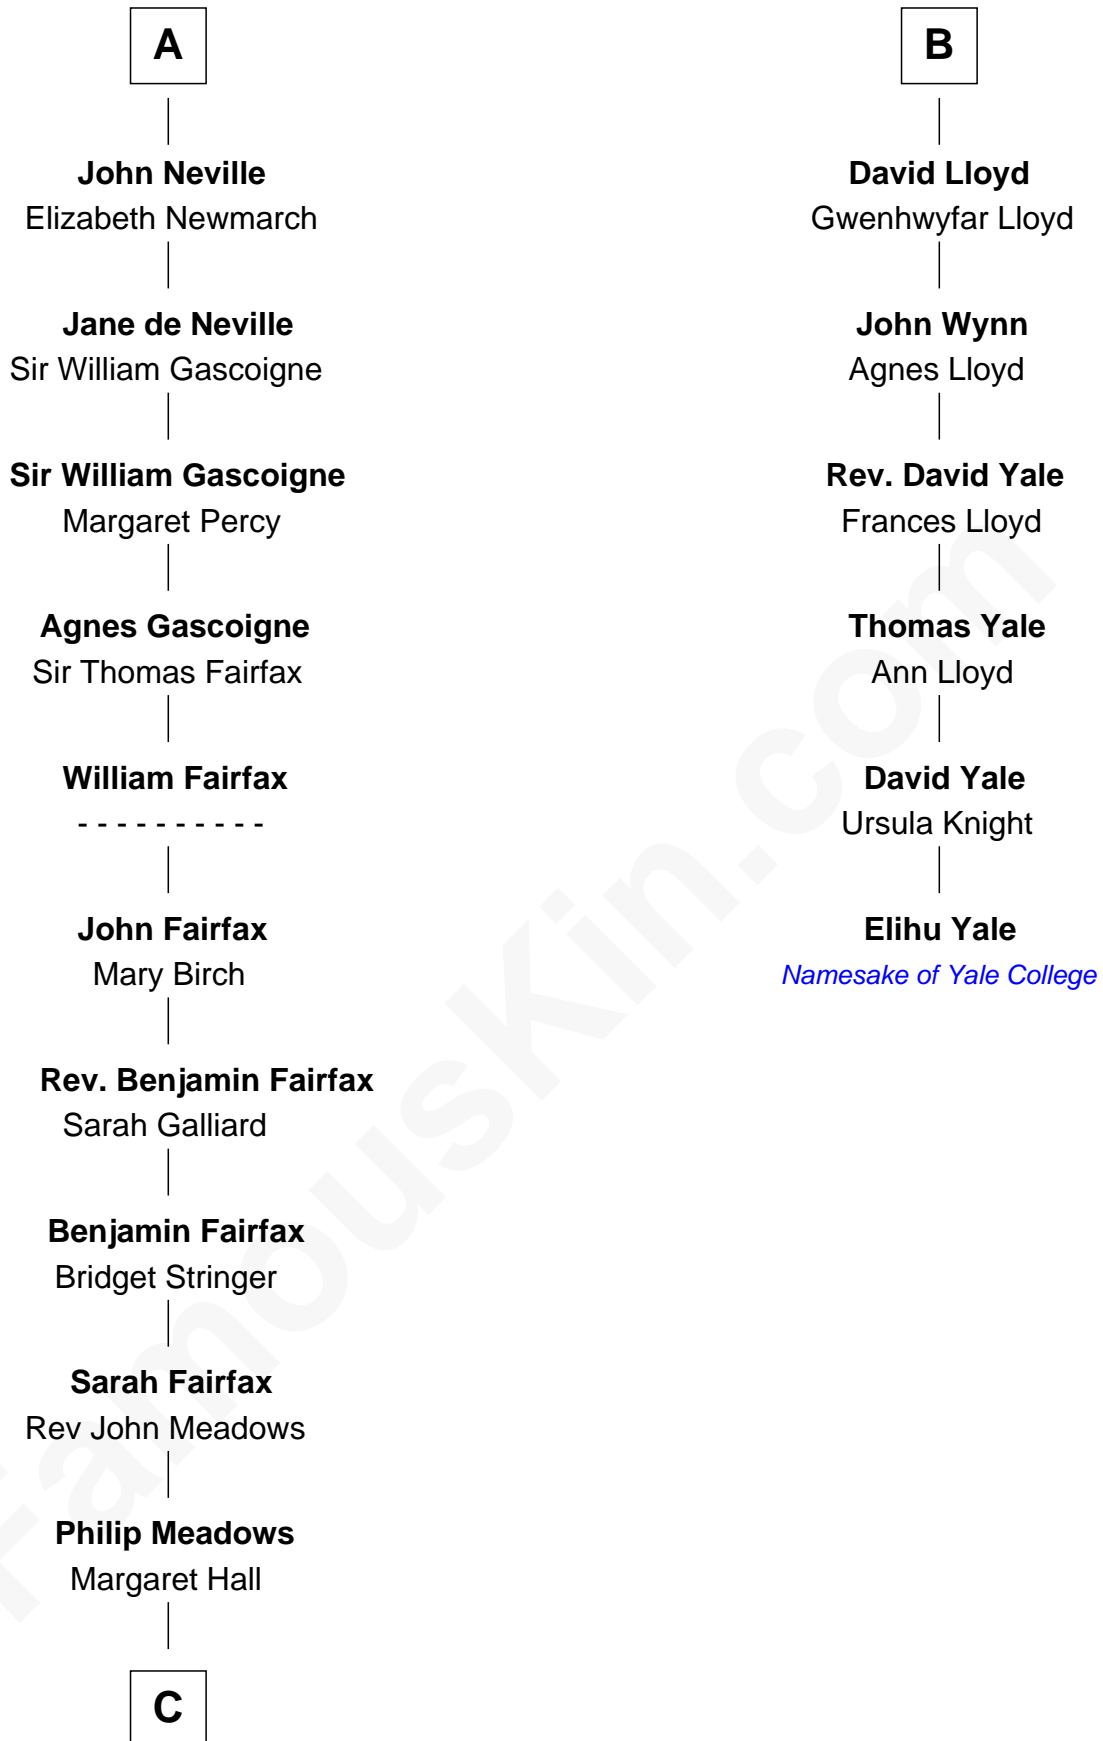

# FamousKin.com Relationship Chart of

**Harriet Martineau**

*Author of The Hour and the Man*

12th cousin 7 times removed of

**Elihu Yale**

*Benefactor and Namesake of Yale College*

**C**

—  
**Sarah Meadows**  
Dr. David Martineau

—  
**Thomas Martineau**  
Elizabeth Rankin

—  
**Harriet Martineau**  
*English Author, "The Hour and the Man"*

FamousKin.com