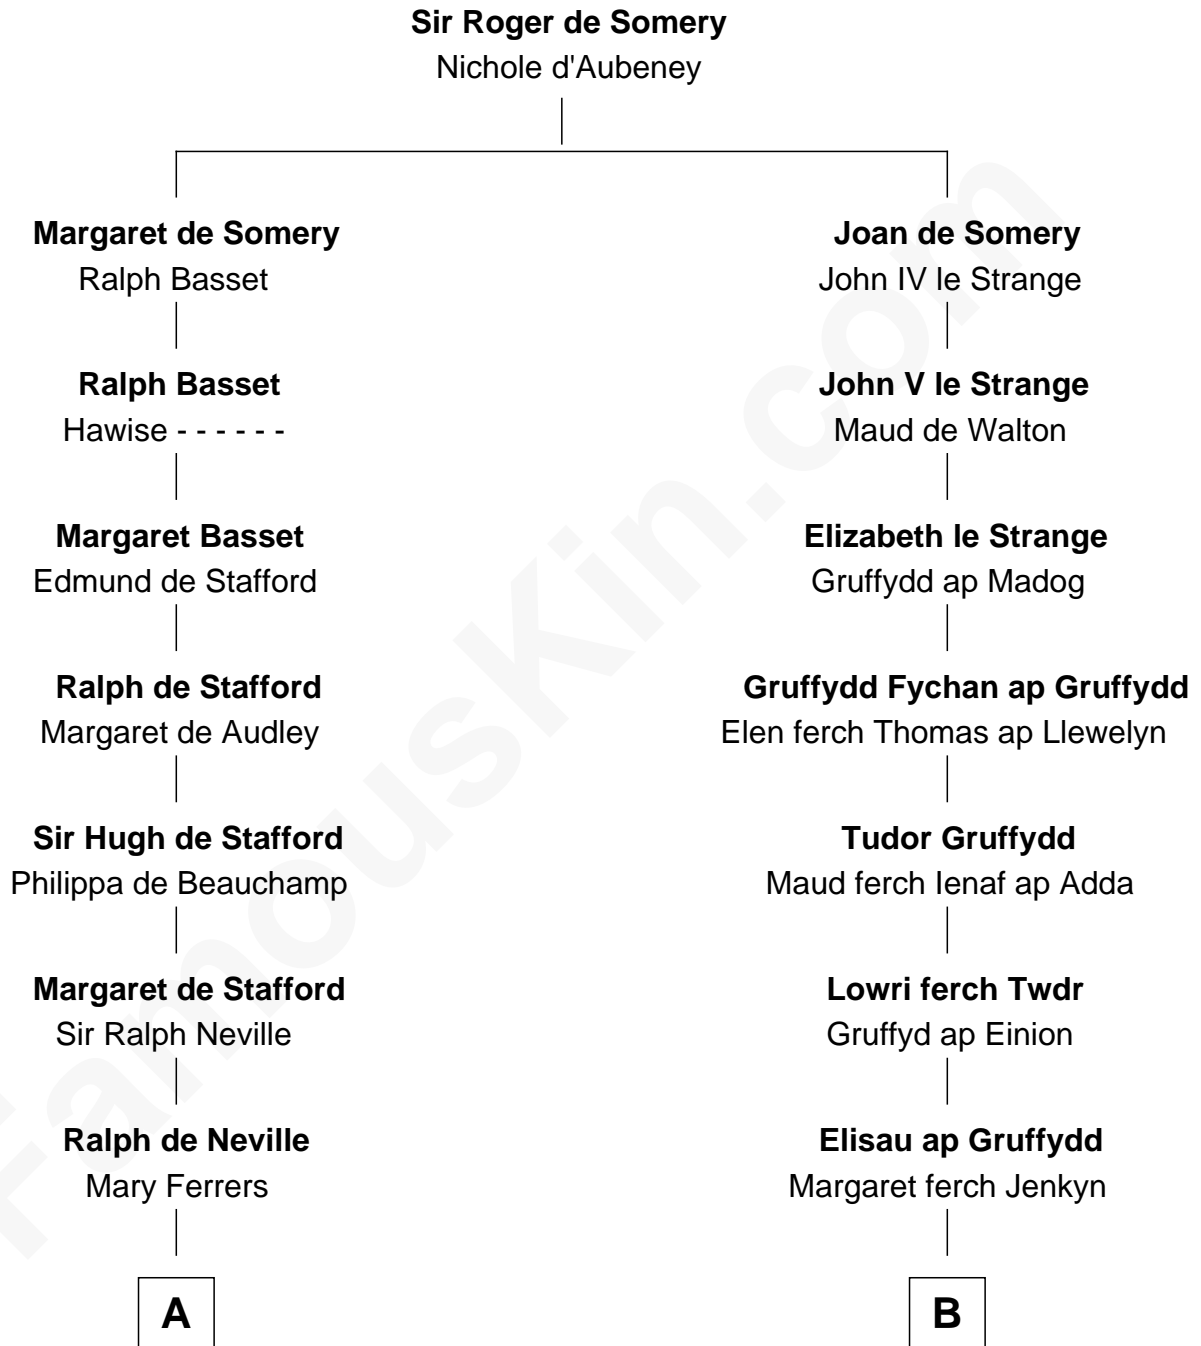

# FamousKin.com Relationship Chart of

**Harriet Martineau**

*Author of The Hour and the Man*

12th cousin 7 times removed of

**Elihu Yale**

*Benefactor and Namesake of Yale College*

**C**

—  
**Sarah Meadows**  
Dr. David Martineau