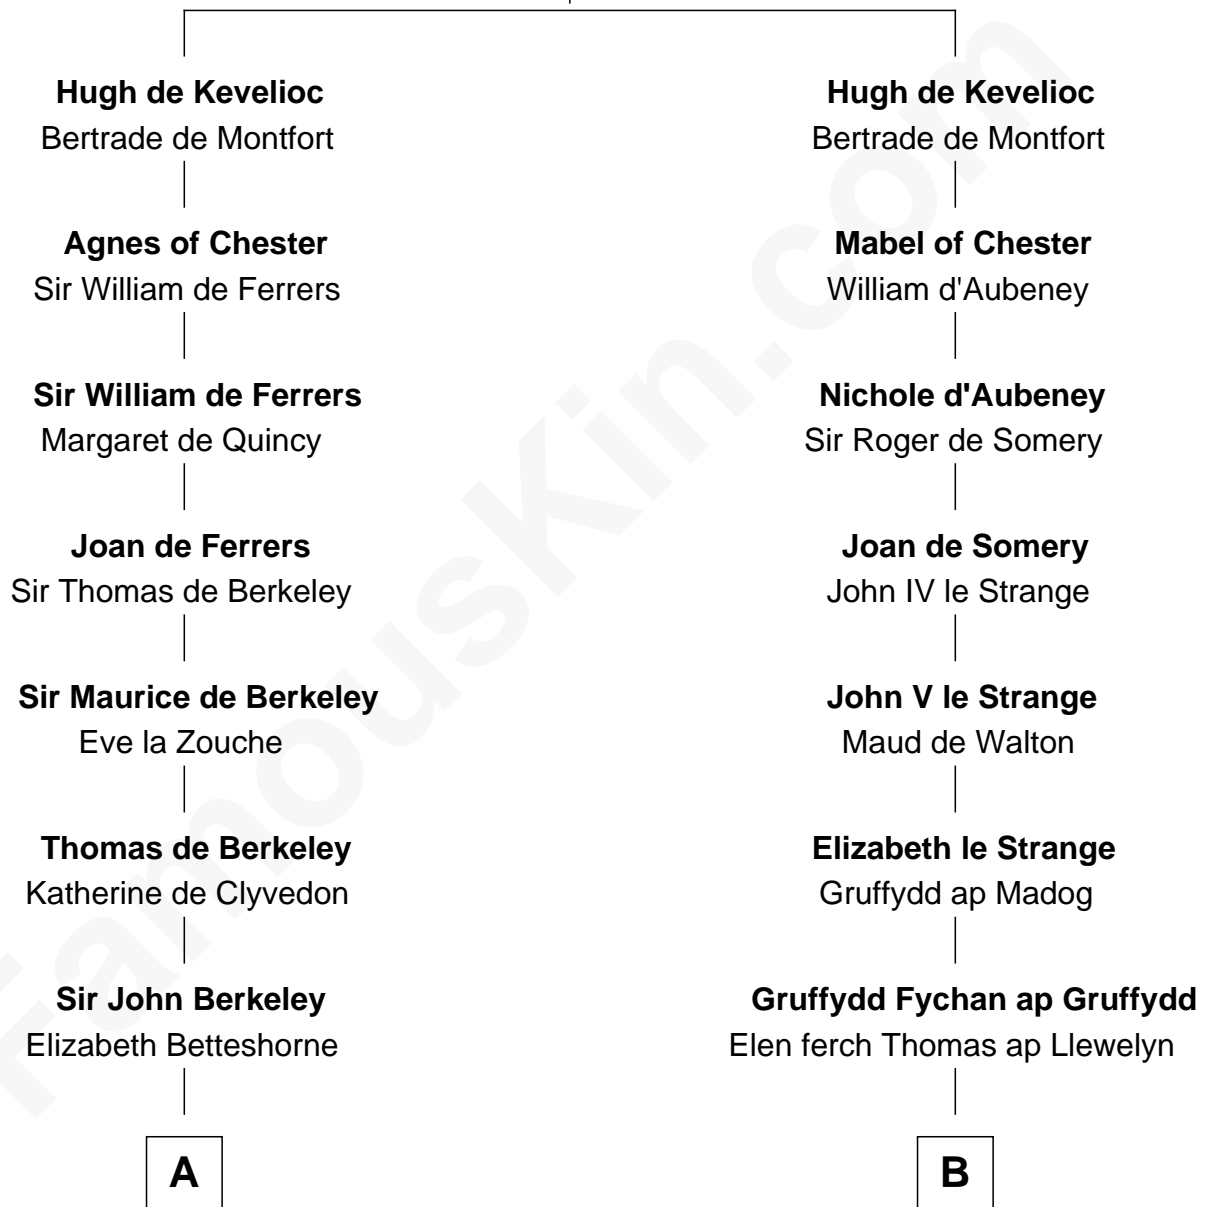

# FamousKin.com Relationship Chart of

**Harriet Martineau**

*Author of The Hour and the Man*

15th cousin 4 times removed of

**Elihu Yale**

*Benefactor and Namesake of Yale College*

**Sir Ranulf de Gernons**

Maud of Gloucester

**C**

—  
**Sarah Meadows**  
Dr. David Martineau

—  
**Thomas Martineau**  
Elizabeth Rankin

—  
**Harriet Martineau**  
*English Author, "The Hour and the Man"*

FamousKin.com