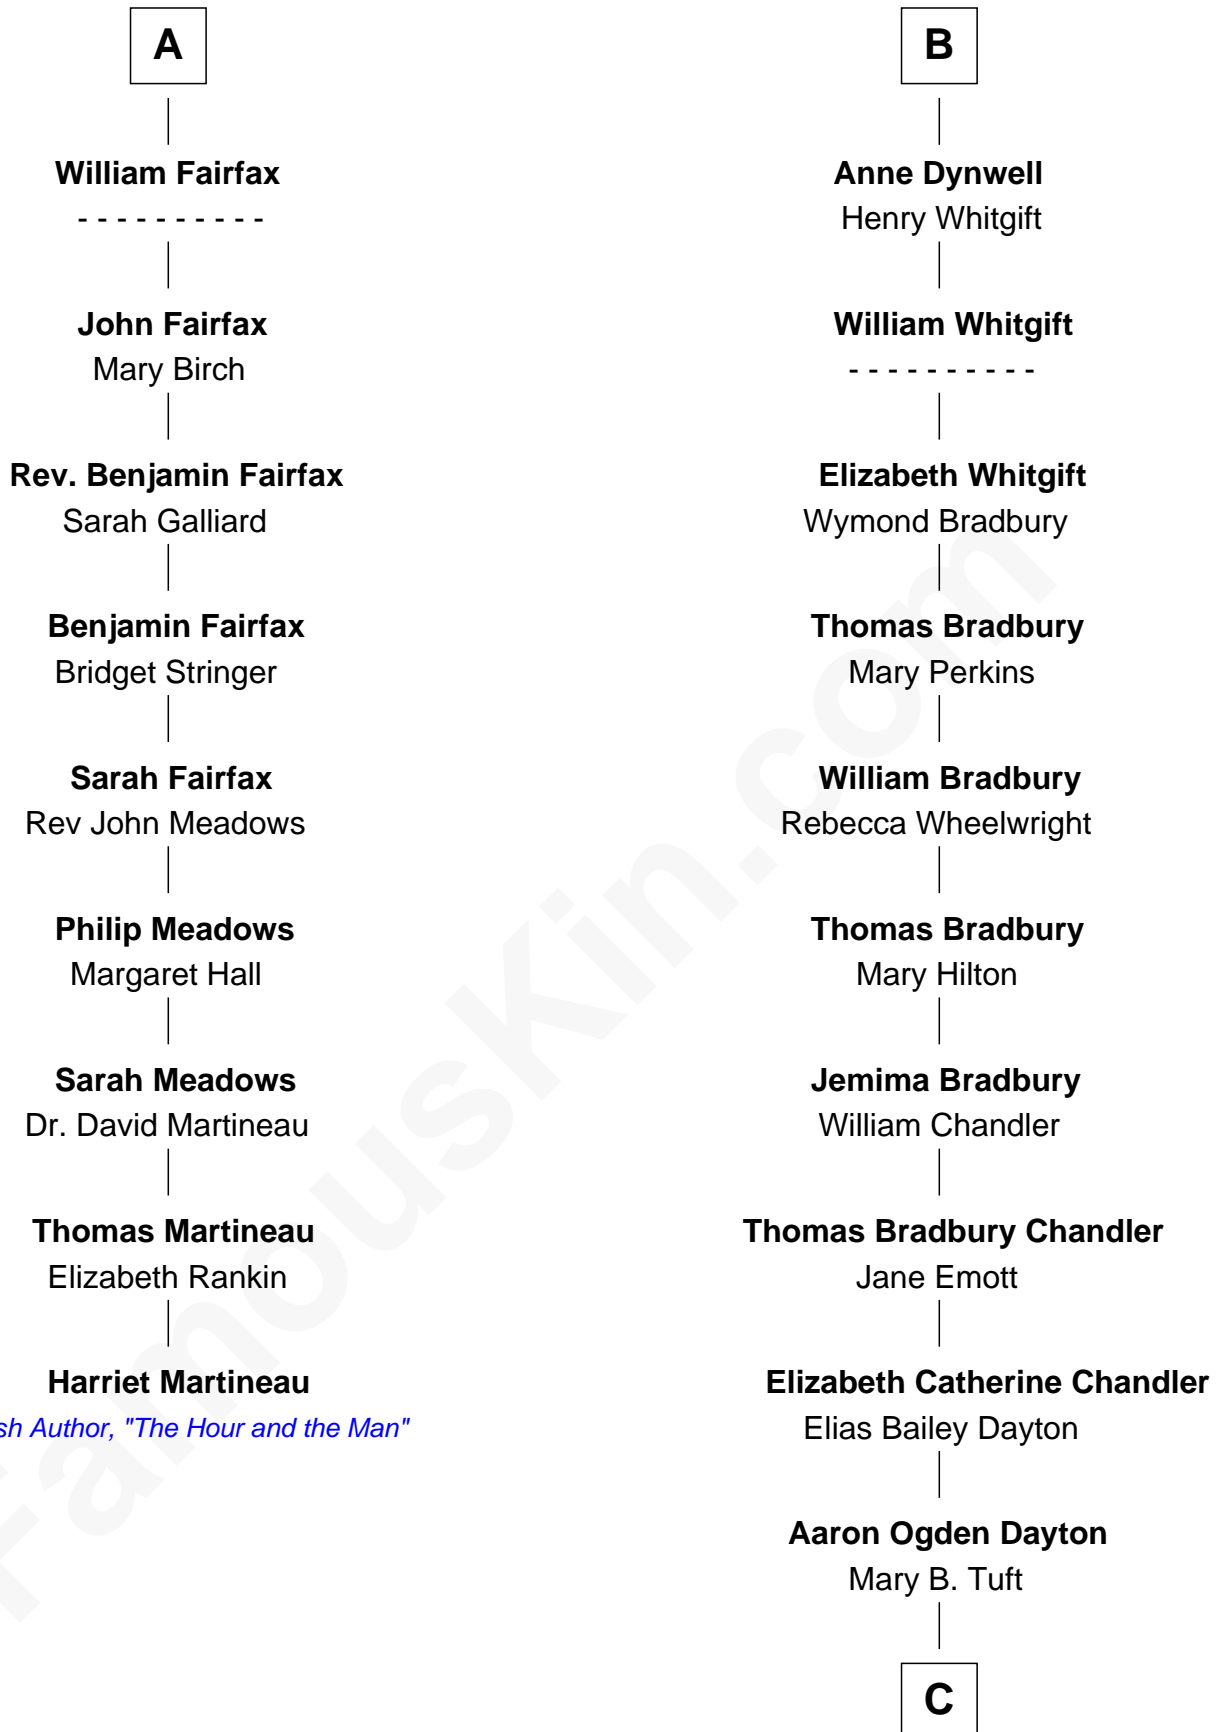

FamousKin.com Relationship Chart of

Harriet Martineau

Author of The Hour and the Man

15th cousin 6 times removed of

Christopher Reeve

Movie Actor

Sir Thomas de Beauchamp

Katherine de Mortimer

Sir Roger de Clifford

Katherine de Clifford

Sir Ralph de Greystoke

Maud de Greystoke

Eudo de Welles

Sir Lionel de Welles

Joan de Waterton

Margaret de Welles

Sir Thomas Dymoke

Jane Dymoke

John Fulnetby

Katherine Fulnetby

William Dynwell

B

C

Katherine Irving Dayton