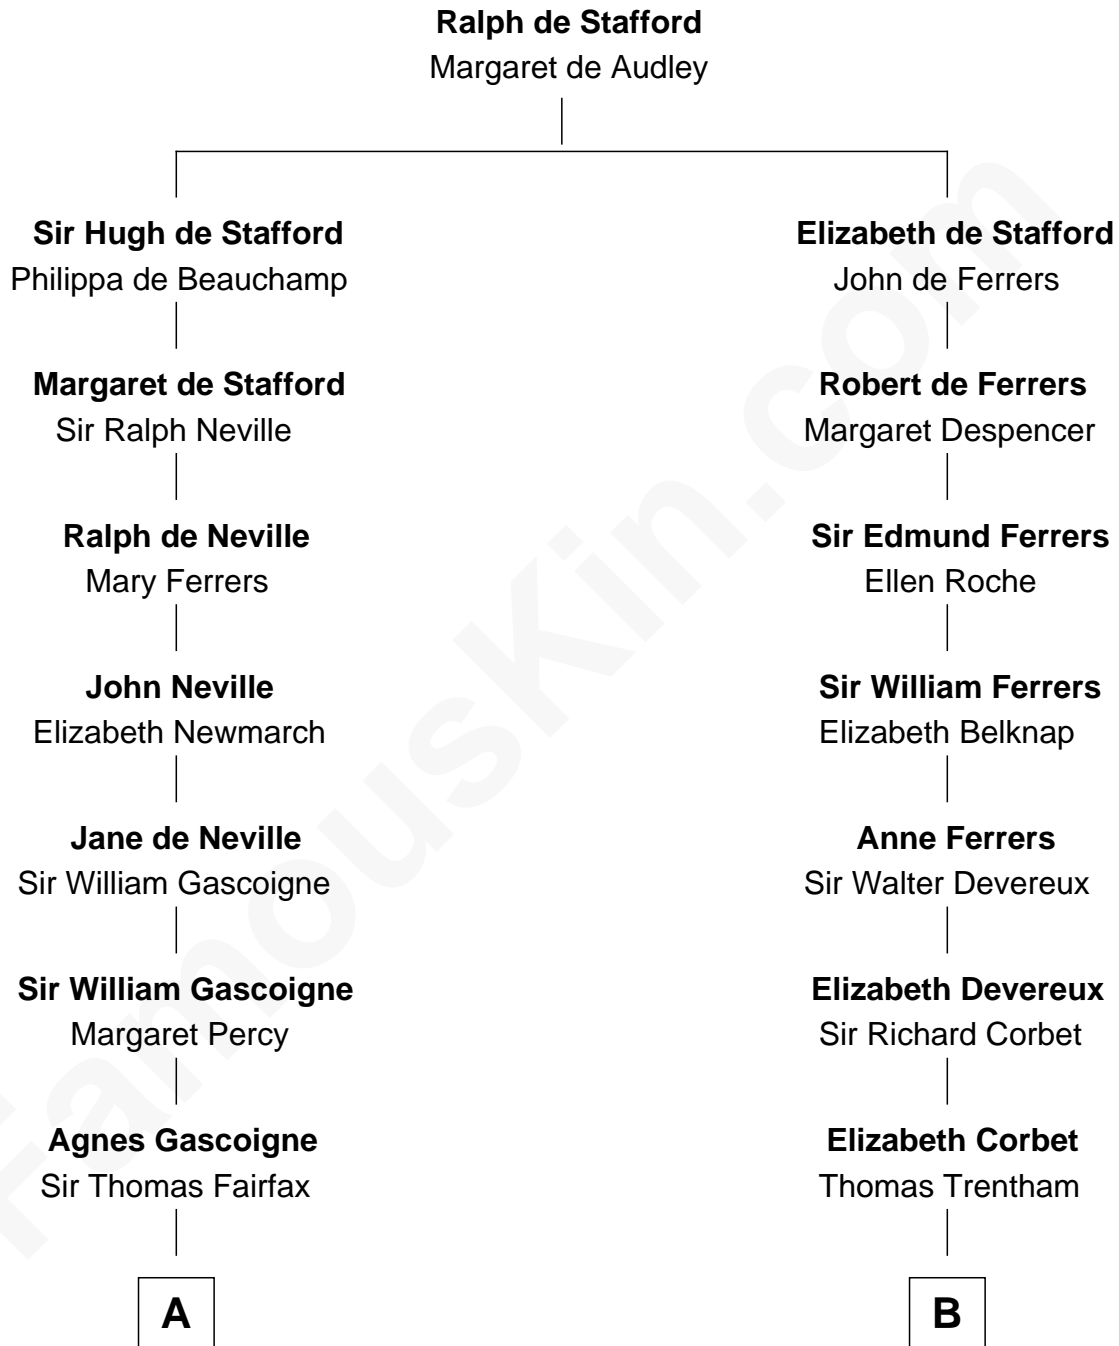

# FamousKin.com Relationship Chart of

**Harriet Martineau**

*Author of The Hour and the Man*

15th cousin 6 times removed of

**Christopher Reeve**

*Movie Actor*

C

**Sarah Wyatt Carpenter**

Richard Henry Reeve

**Augustus Henry Reeve**

Margaretta Willis Baldwin

**Richard Henry Reeve**

Anne Conrad D'Olier

**Franklin D'Olier Reeve**

Barbara Pitney Lamb

**Christopher Reeve**