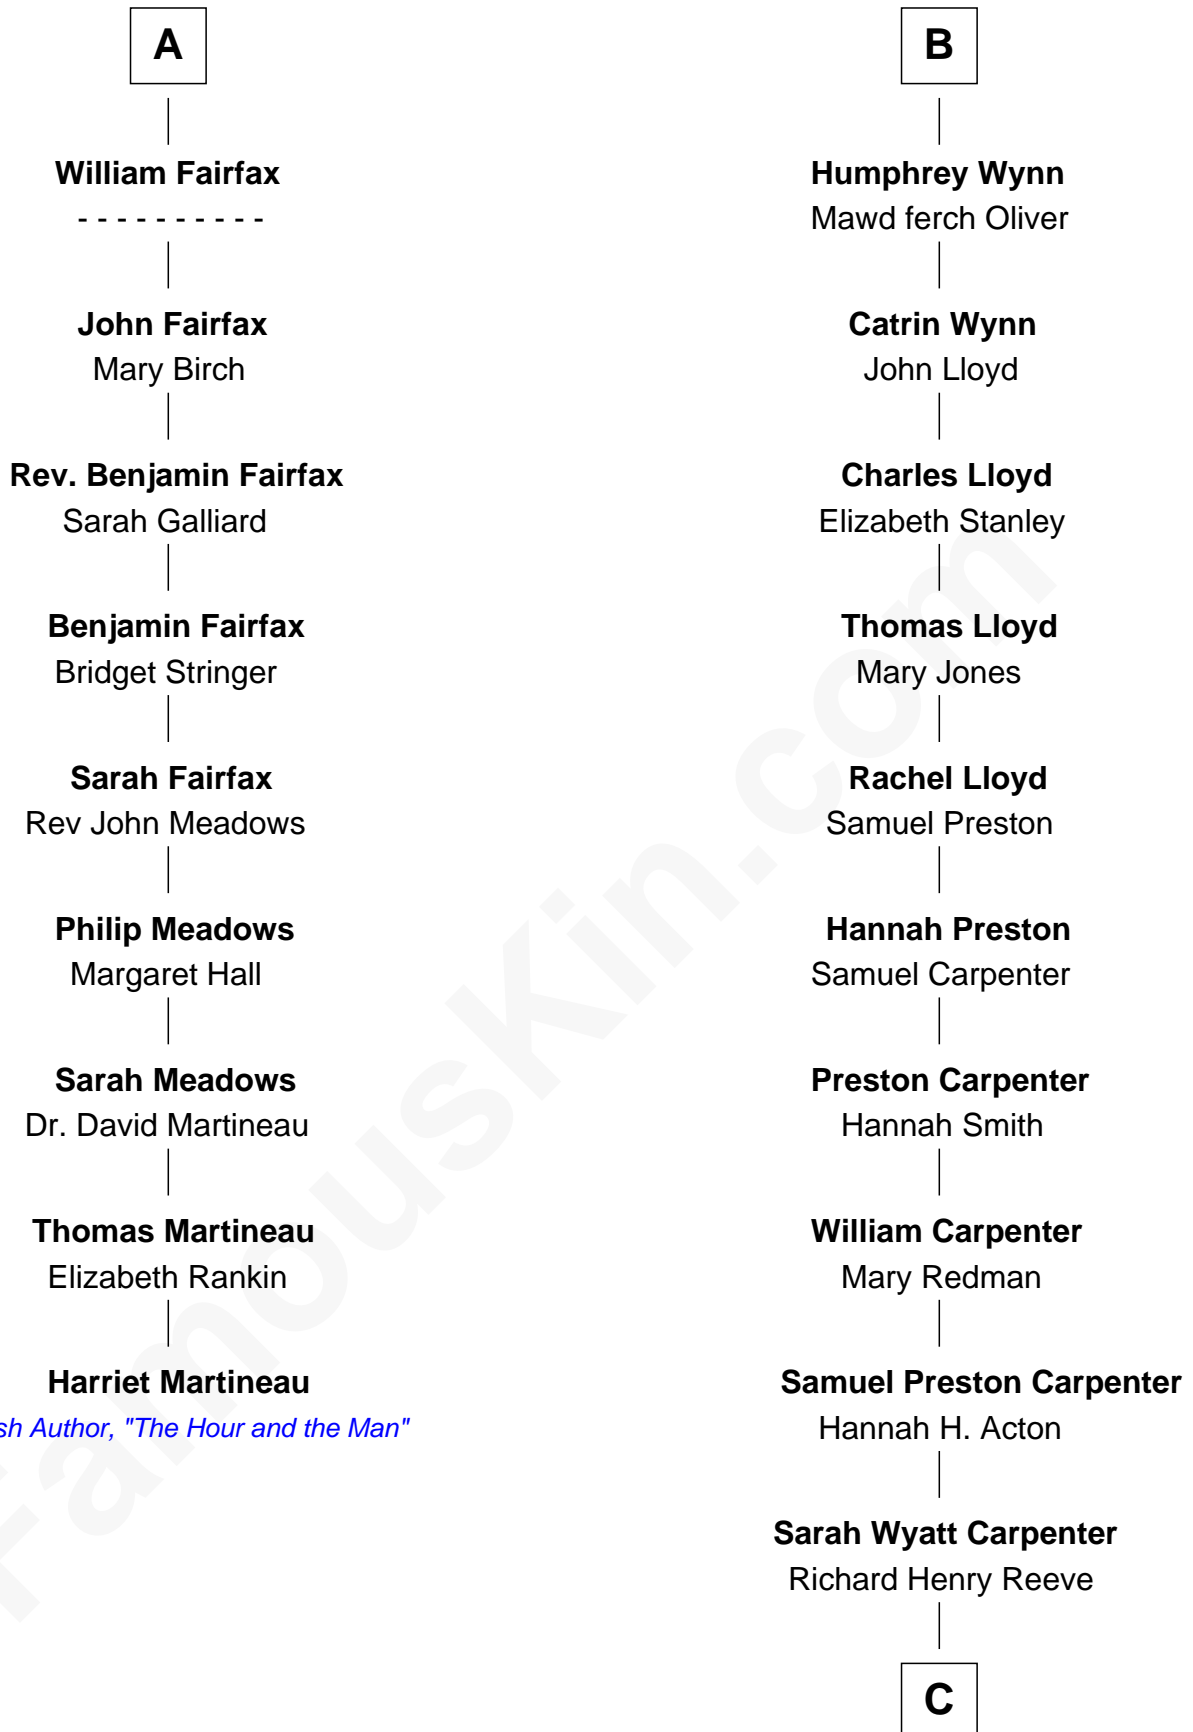

# FamousKin.com Relationship Chart of

**Harriet Martineau**

*Author of The Hour and the Man*

15th cousin 5 times removed of

**Christopher Reeve**

*Movie Actor*

C

**Augustus Henry Reeve**  
Margaretta Willis Baldwin

**Richard Henry Reeve**  
Anne Conrad D'Olier

**Franklin D'Olier Reeve**  
Barbara Pitney Lamb

**Christopher Reeve**  
*Movie Actor*