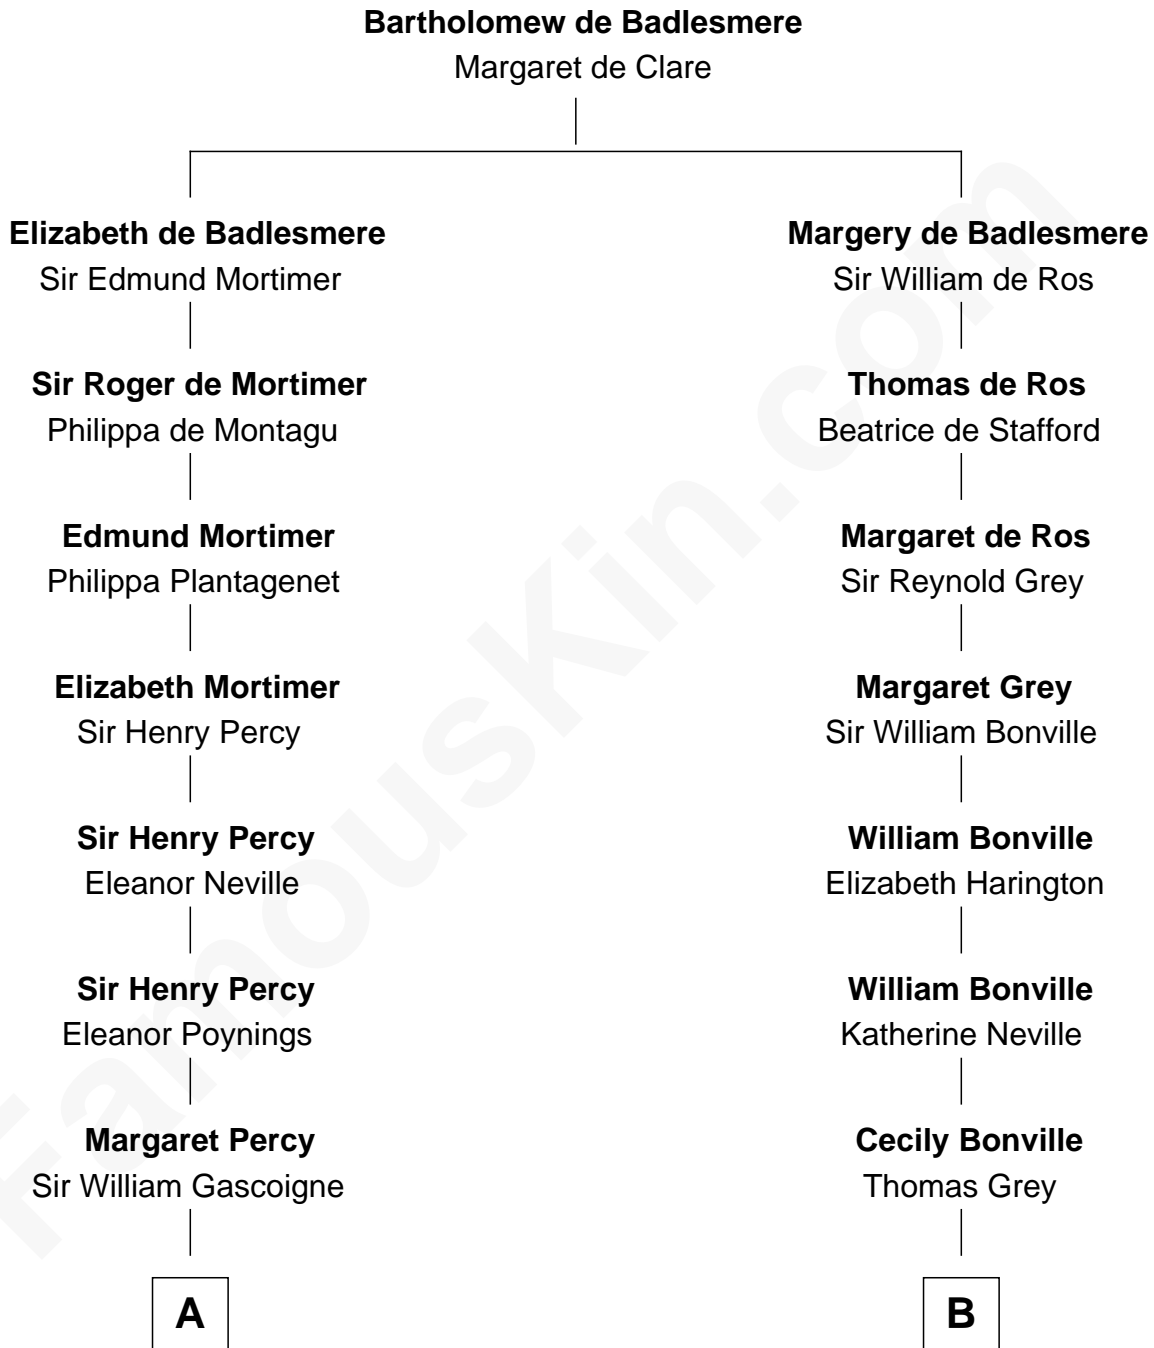

FamousKin.com

Relationship Chart of

Harriet Martineau

Author of The Hour and the Man

16th cousin 2 times removed of

Colonel Robert Gould Shaw

U.S. Civil War leader of film "Glory" fame

C

Francis George Shaw

Sarah Blake Sturgis

Colonel Robert Gould Shaw

Main character in film "Glory"

FamousKin.com