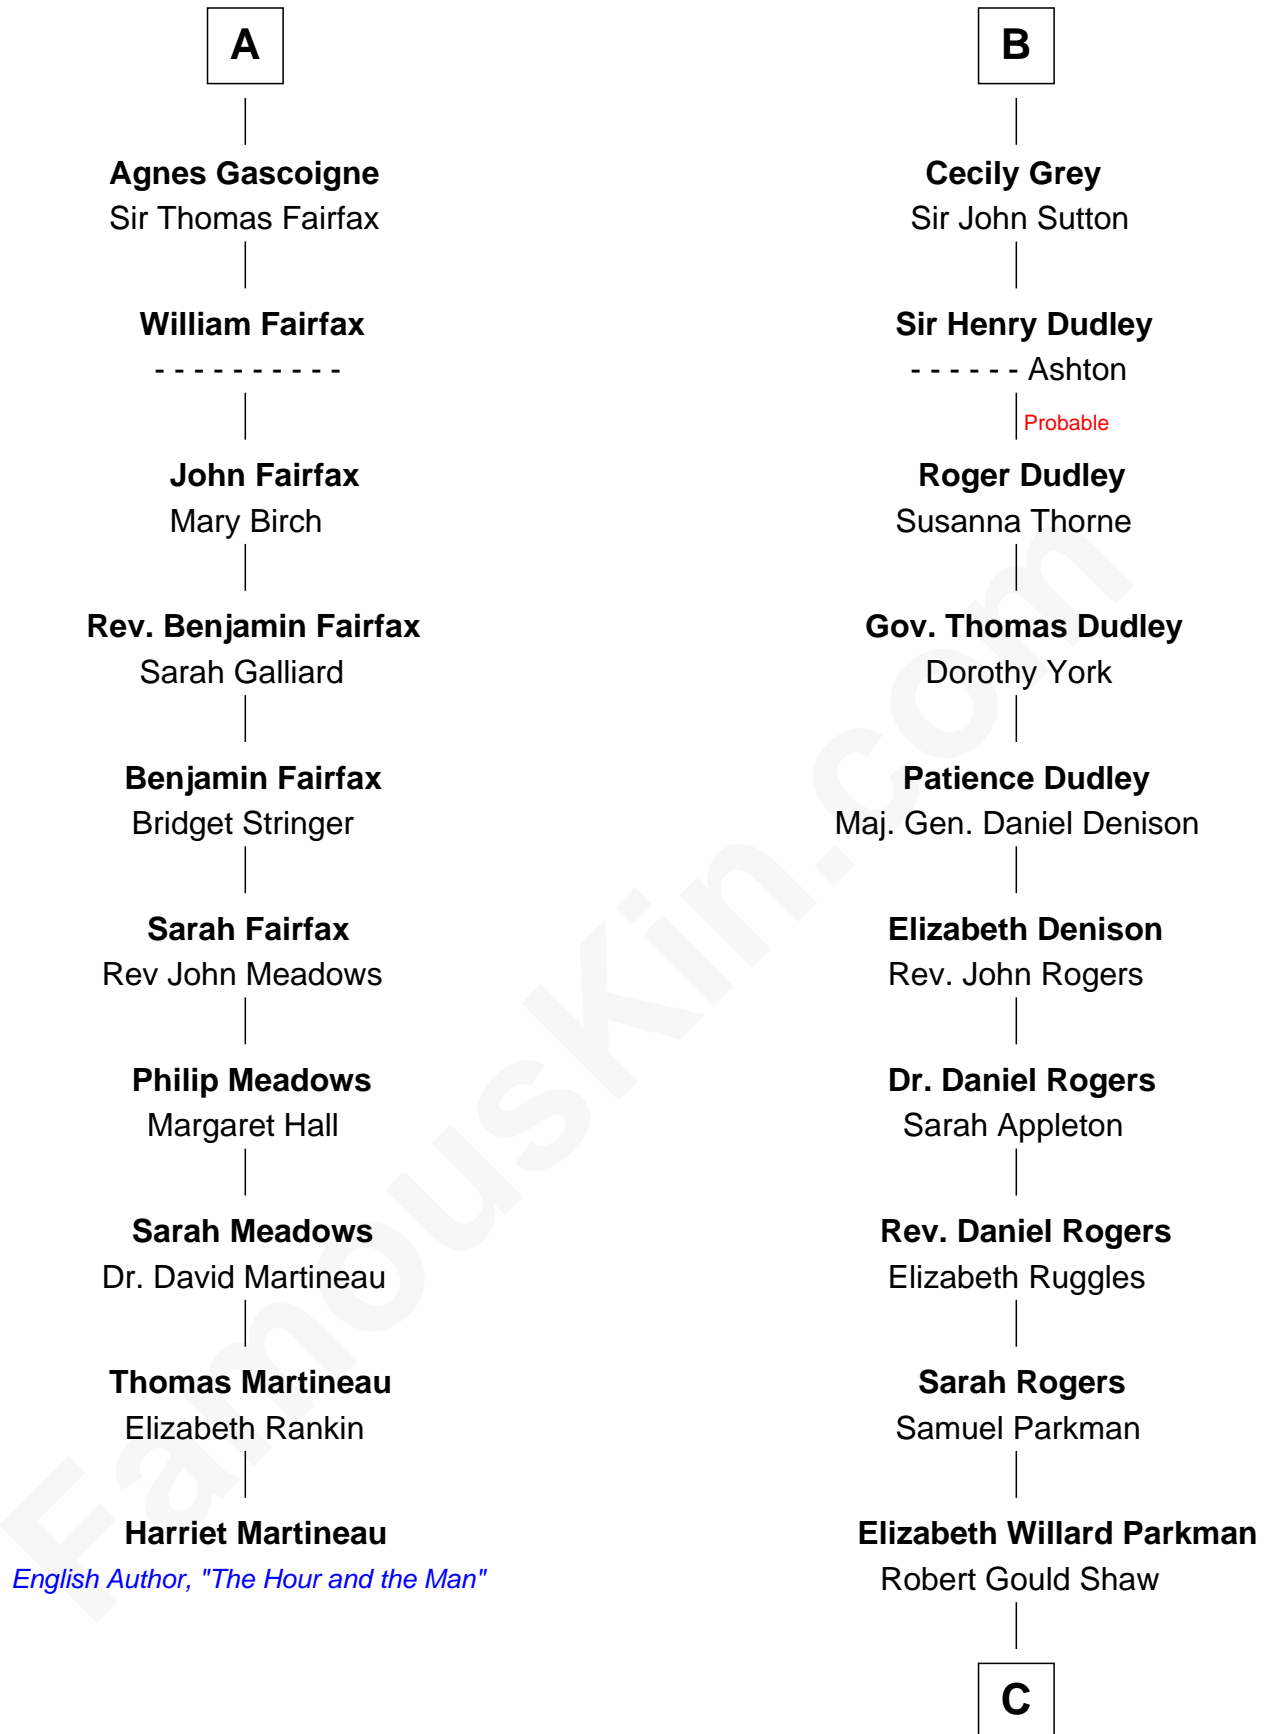

FamousKin.com

Relationship Chart of

Harriet Martineau

Author of The Hour and the Man

16th cousin 2 times removed of

Colonel Robert Gould Shaw

U.S. Civil War leader of film "Glory" fame

C

Francis George Shaw

Sarah Blake Sturgis

Colonel Robert Gould Shaw

Main character in film "Glory"

FamousKin.com