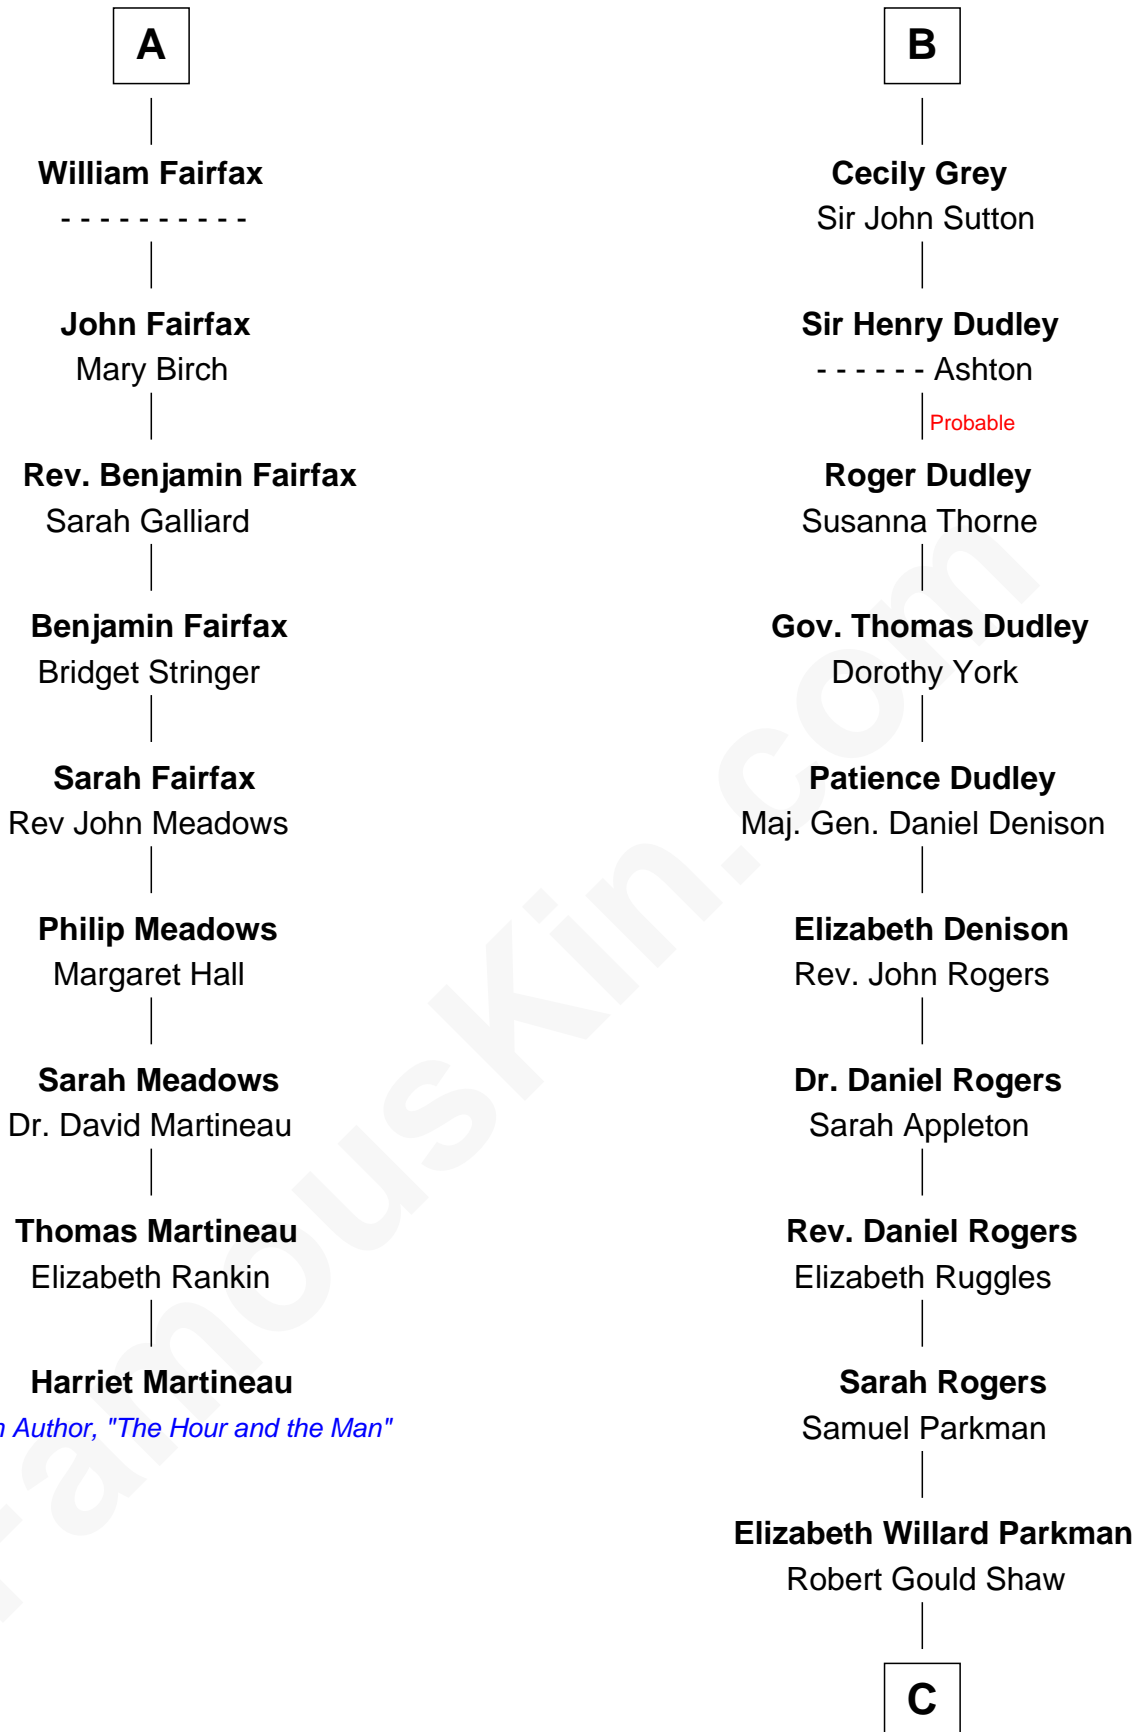

## Relationship Chart of

### Harriet Martineau

*Author of The Hour and the Man*

15th cousin 3 times removed of

### Colonel Robert Gould Shaw

*U.S. Civil War leader of film "Glory" fame*

**Sir John de Harington**

Joan - - - - -

C

Francis George Shaw

Sarah Blake Sturgis

Colonel Robert Gould Shaw

*Main character in film "Glory"*

FamousKin.com