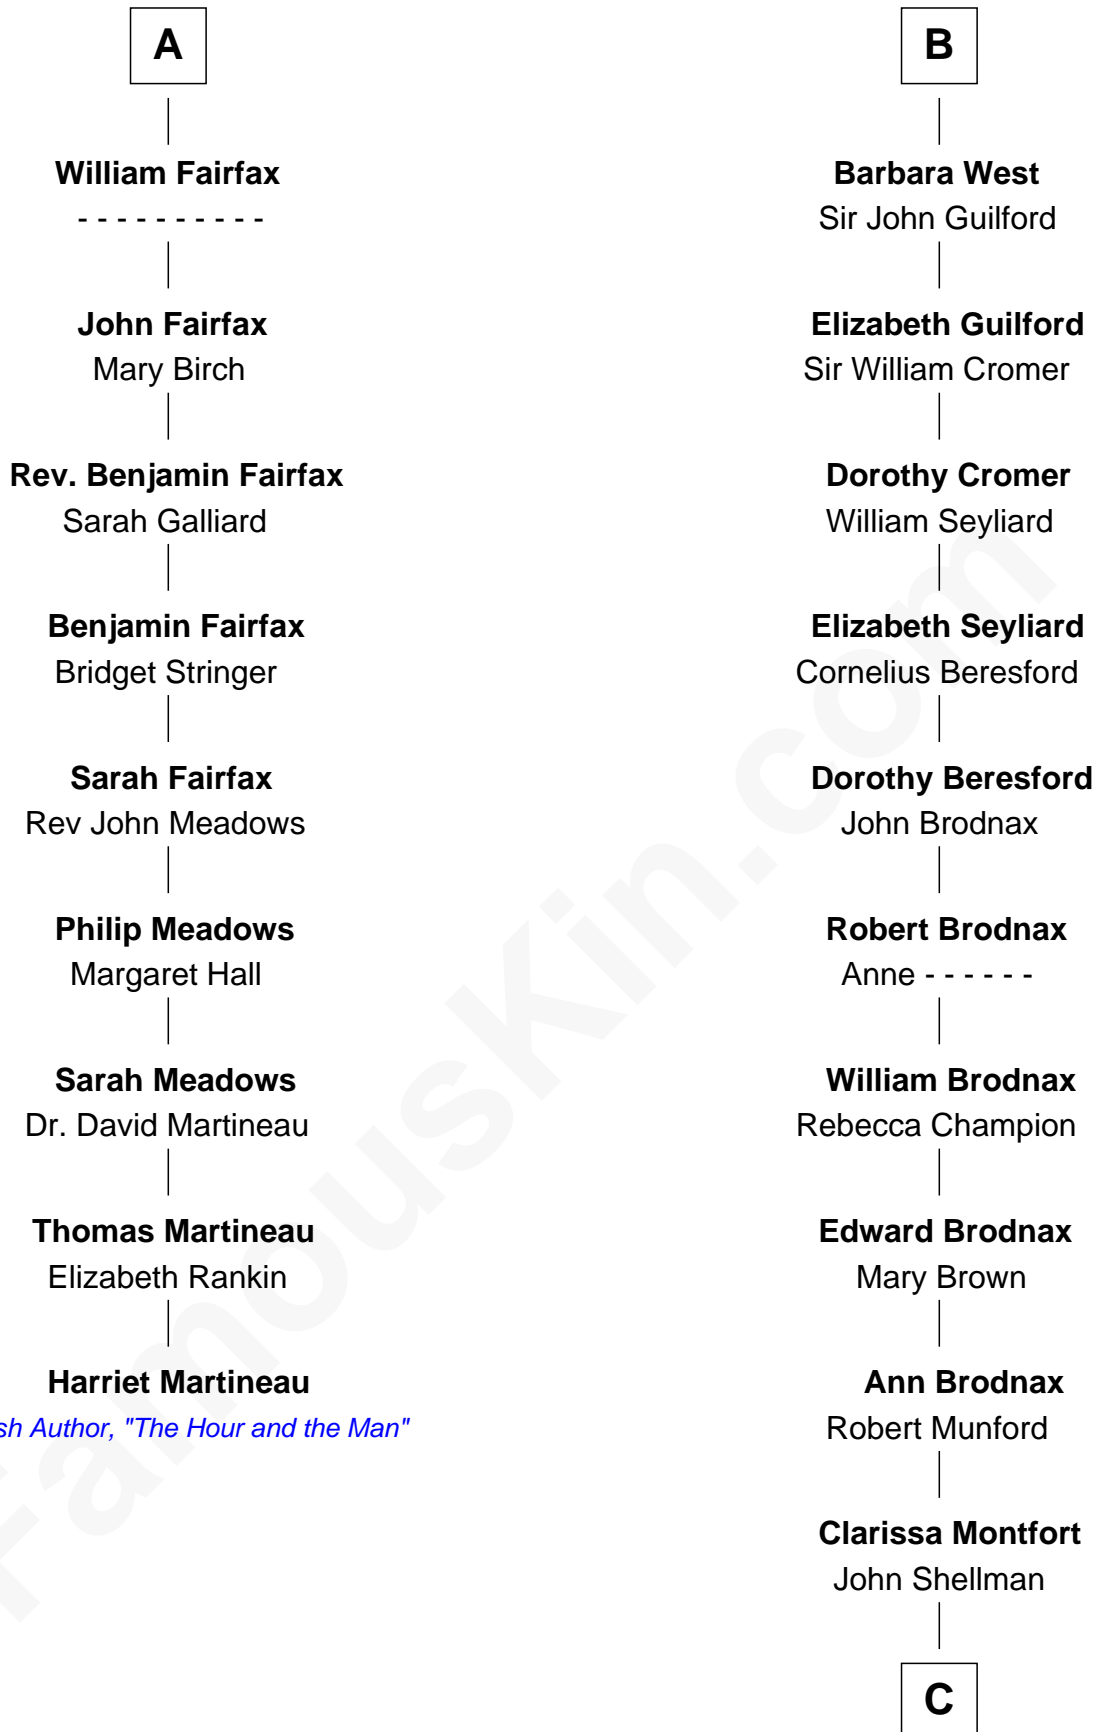

# FamousKin.com Relationship Chart of

**Harriet Martineau**

*Author of The Hour and the Man*

15th cousin 6 times removed of

**George H. W. Bush**

*41st U.S. President*

**Sir Thomas de Beauchamp**

Katherine de Mortimer

**Jane de Neville**

Sir William Gascoigne

**Sir William Gascoigne**

Margaret Percy

**Agnes Gascoigne**

Sir Thomas Fairfax

**A**

**Maud de Beauchamp**

Sir Thomas Hoo

**Anne Hoo**

Sir Roger Copley

**Eleanor Copley**

Sir Thomas West

**B**

**C**

—  
**Susan Montfort Shellman**

Samuel Howard Fay

—  
**Harriet Eleanor Fay**

Rev. James Smith Bush

—  
**Samuel Prescott Bush**

Flora Sheldon

—  
**Prescott Sheldon Bush**

Dorothy Wear Walker

—  
**George H. W. Bush**