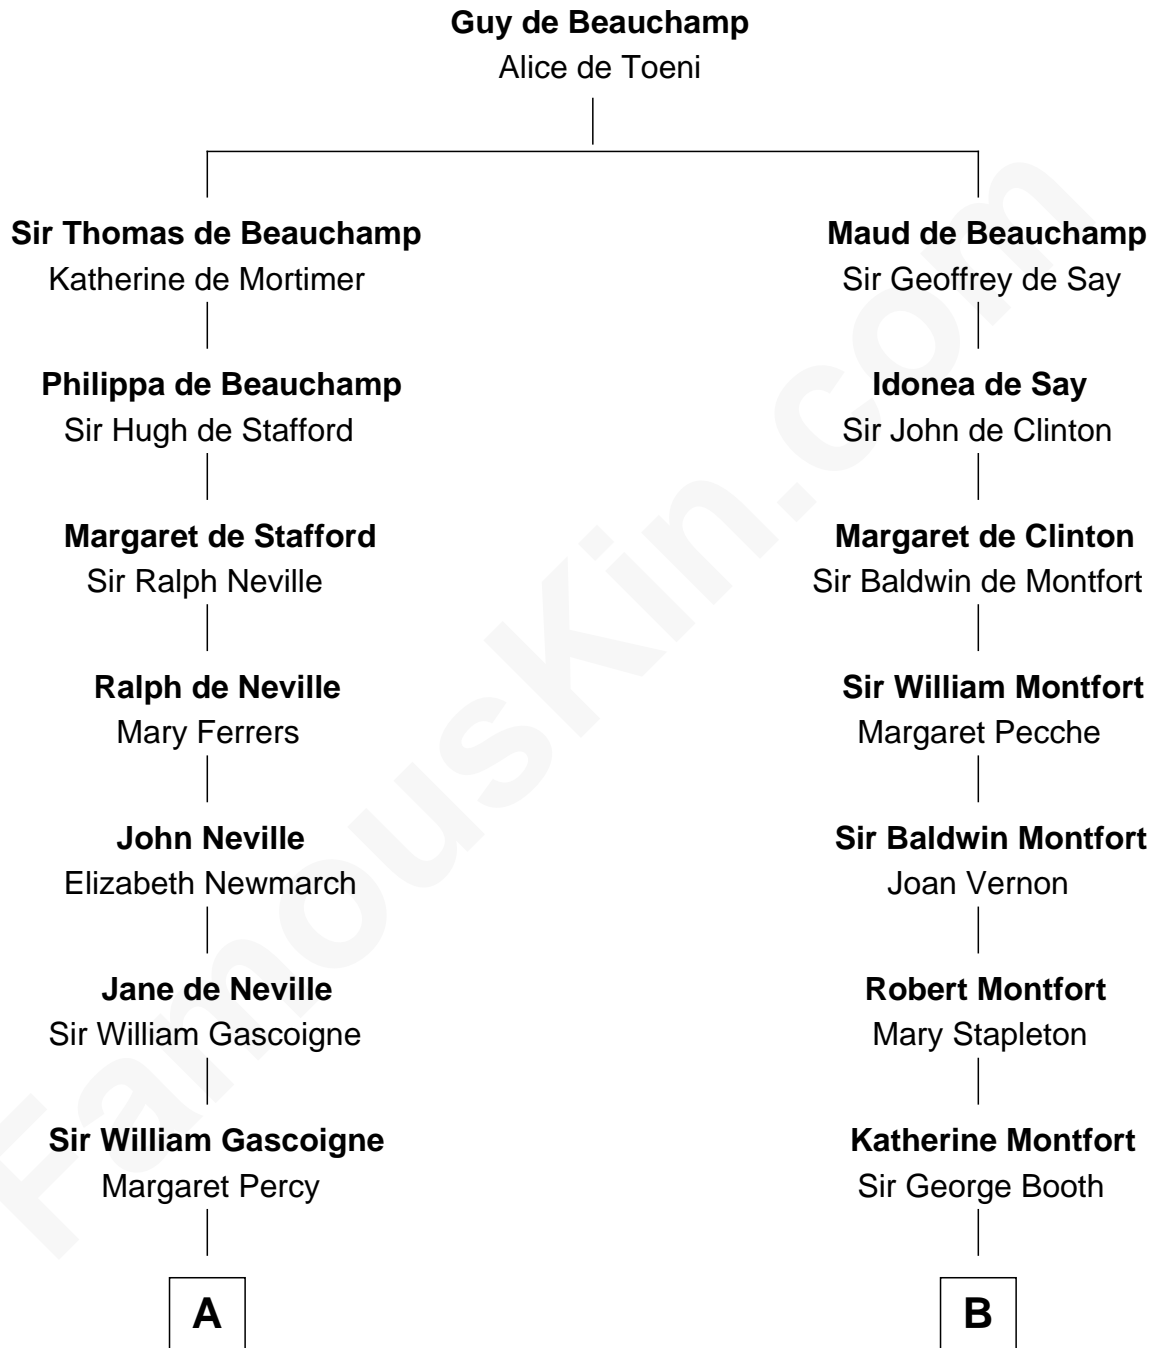

FamousKin.com

Relationship Chart of

Harriet Martineau

Author of The Hour and the Man

16th cousin 5 times removed of

Barbara (Pierce) Bush

First Lady of President George H.W. Bush

C

Samuel Ross Marvin

Julia Ann Place

Jerome Place Marvin

Martha Ann Stokes

Mabel Marvin

Scott Pierce

Marvin Pierce

Pauline Robinson