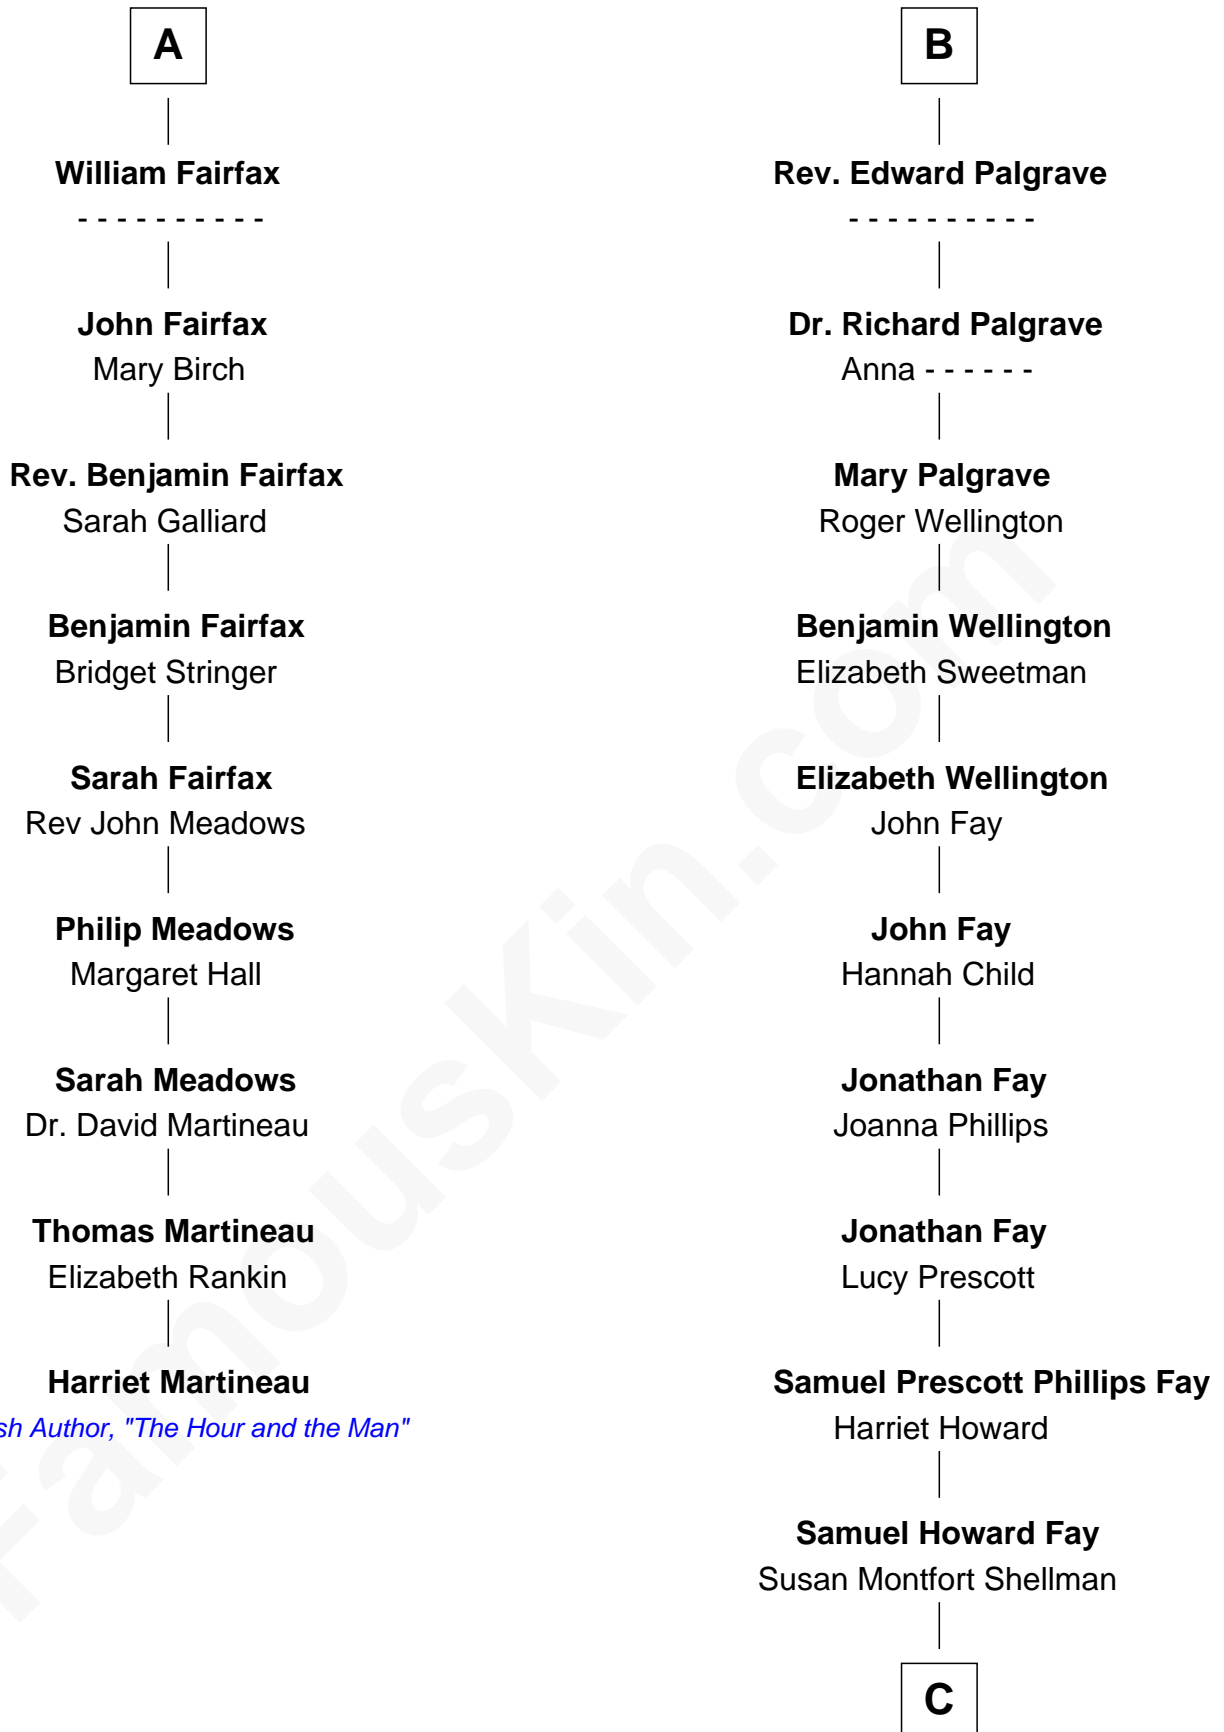

FamousKin.com Relationship Chart of

Harriet Martineau

Author of The Hour and the Man

15th cousin 6 times removed of

George W. Bush

43rd U.S. President

C

Harriet Eleanor Fay
Rev. James Smith Bush

Samuel Prescott Bush
Flora Sheldon

Prescott Sheldon Bush
Dorothy Wear Walker

George Herbert Walker Bush
Barbara Pierce

George W. Bush
43rd U.S. President

FamousKin.com