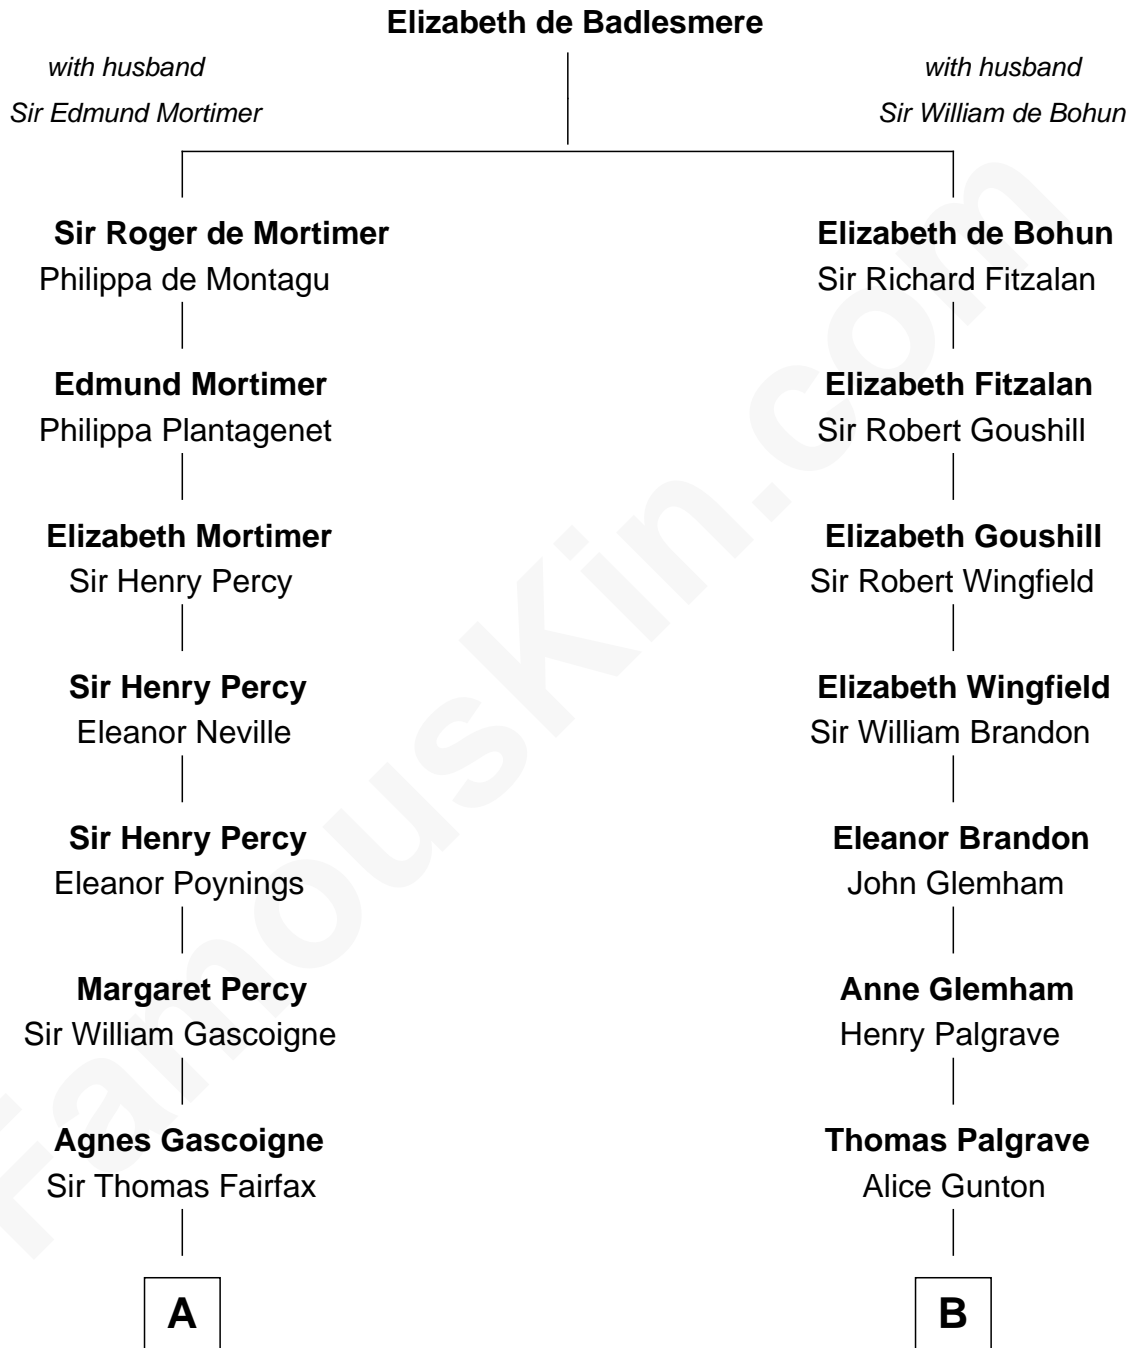

FamousKin.com Relationship Chart of

Harriet Martineau

Author of The Hour and the Man

15th cousin 6 times removed of

George W. Bush

43rd U.S. President

C

Harriet Eleanor Fay
Rev. James Smith Bush

Samuel Prescott Bush
Flora Sheldon

Prescott Sheldon Bush
Dorothy Wear Walker

George Herbert Walker Bush
Barbara Pierce

George W. Bush
43rd U.S. President

FamousKin.com