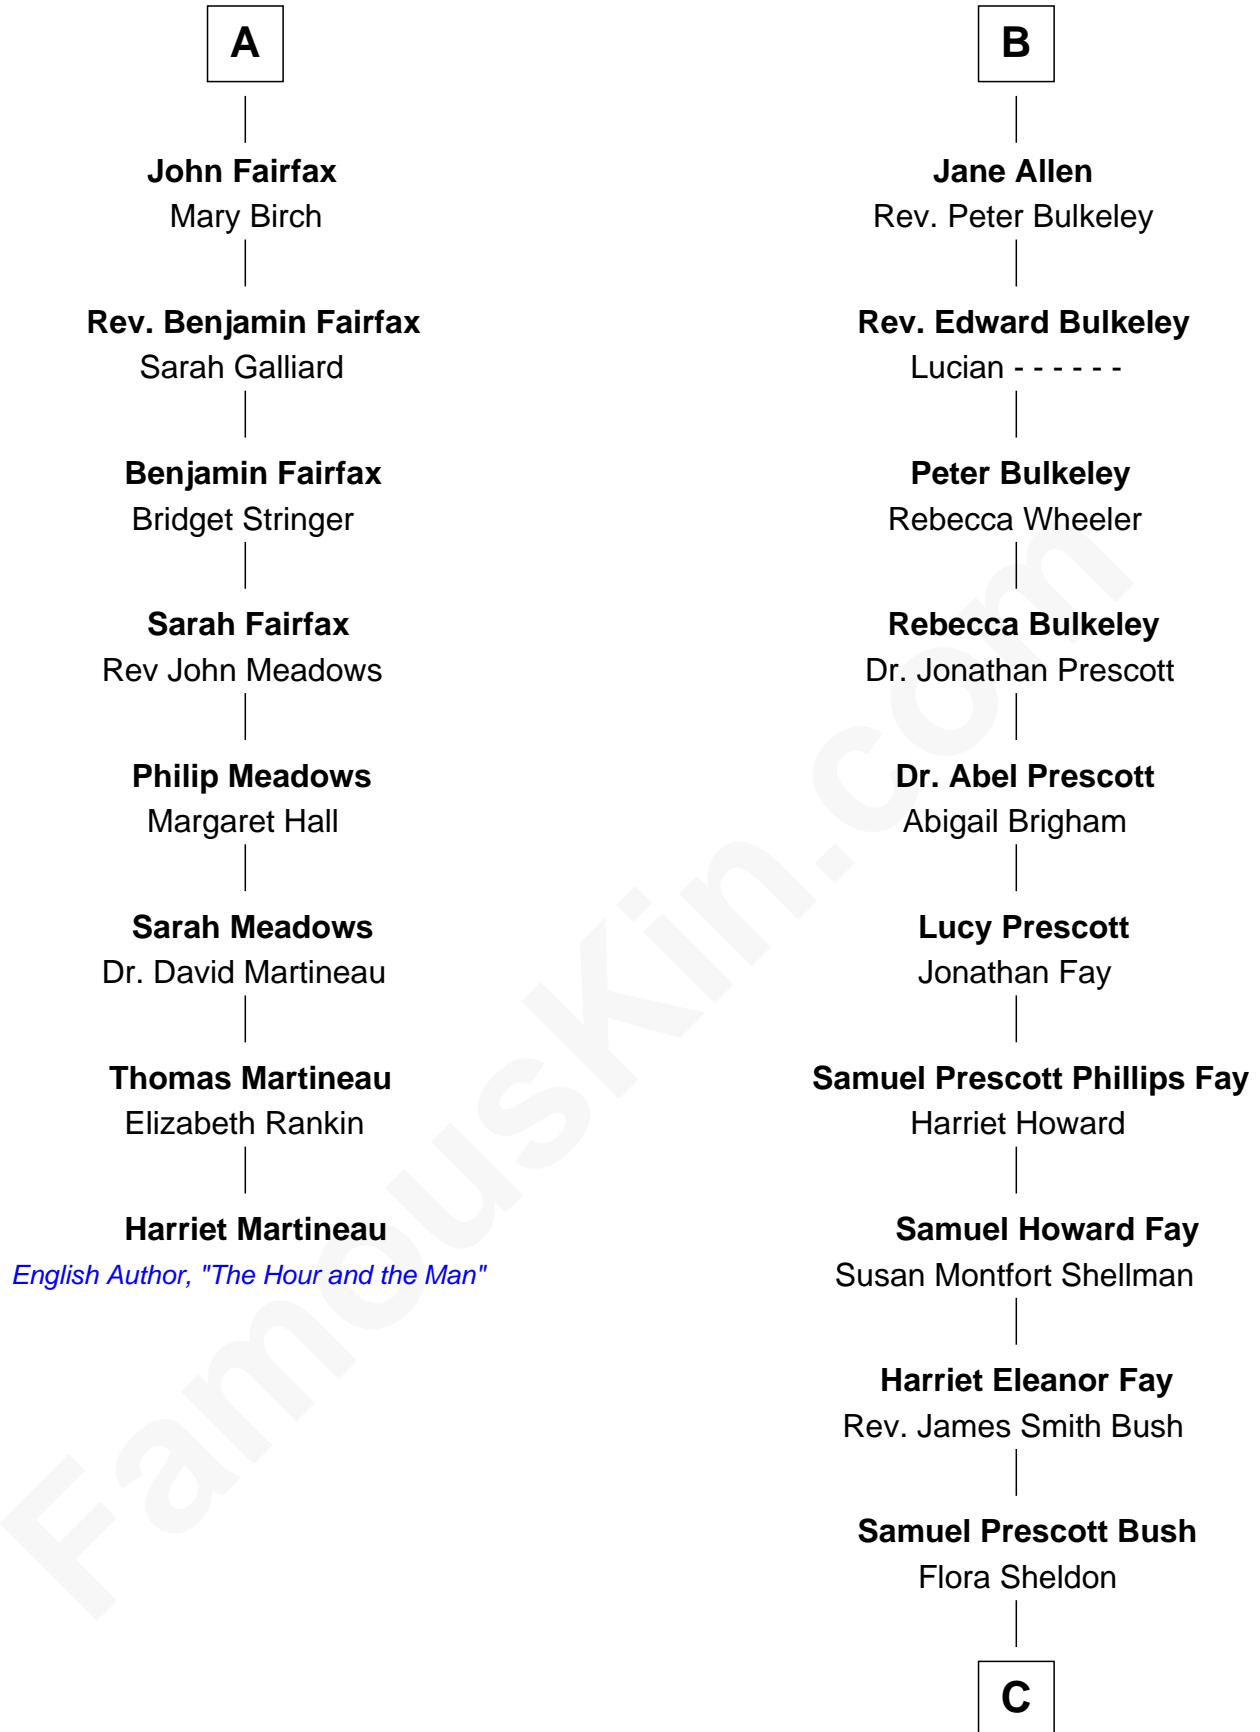

FamousKin.com Relationship Chart of

Harriet Martineau

Author of The Hour and the Man

14th cousin 5 times removed of

George W. Bush

43rd U.S. President

C

Prescott Sheldon Bush

Dorothy Wear Walker

George Herbert Walker Bush

Barbara Pierce

George W. Bush

43rd U.S. President

FamousKin.com