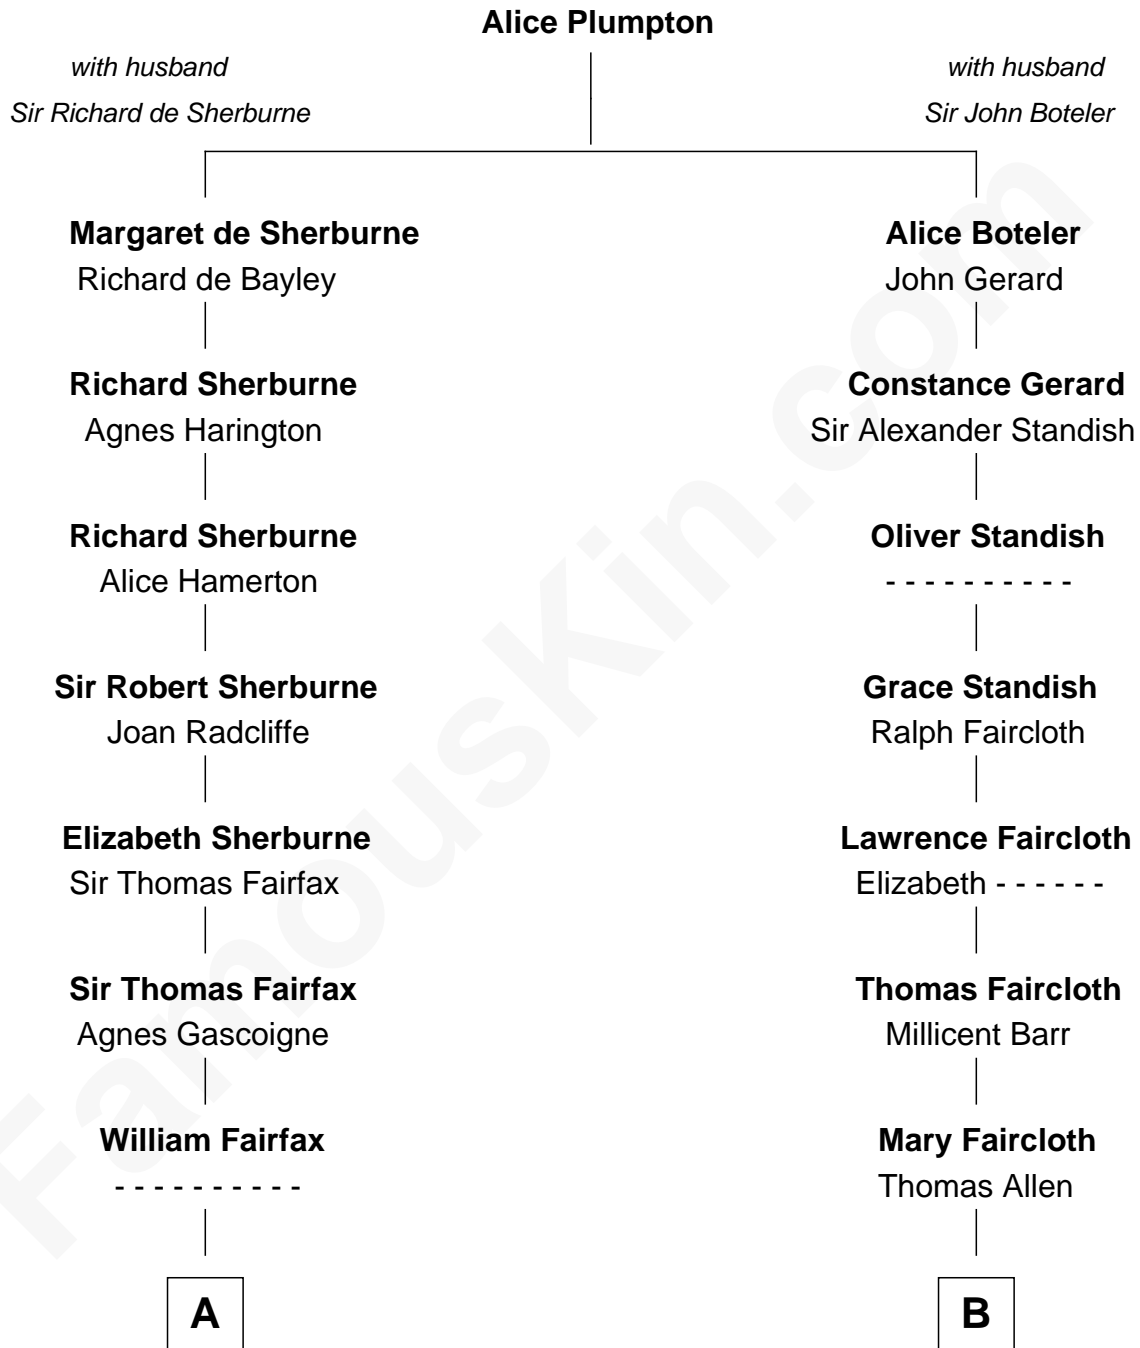

FamousKin.com Relationship Chart of

Harriet Martineau

Author of The Hour and the Man

14th cousin 5 times removed of

George W. Bush

43rd U.S. President

C

Prescott Sheldon Bush

Dorothy Wear Walker

George Herbert Walker Bush

Barbara Pierce

George W. Bush

43rd U.S. President

FamousKin.com