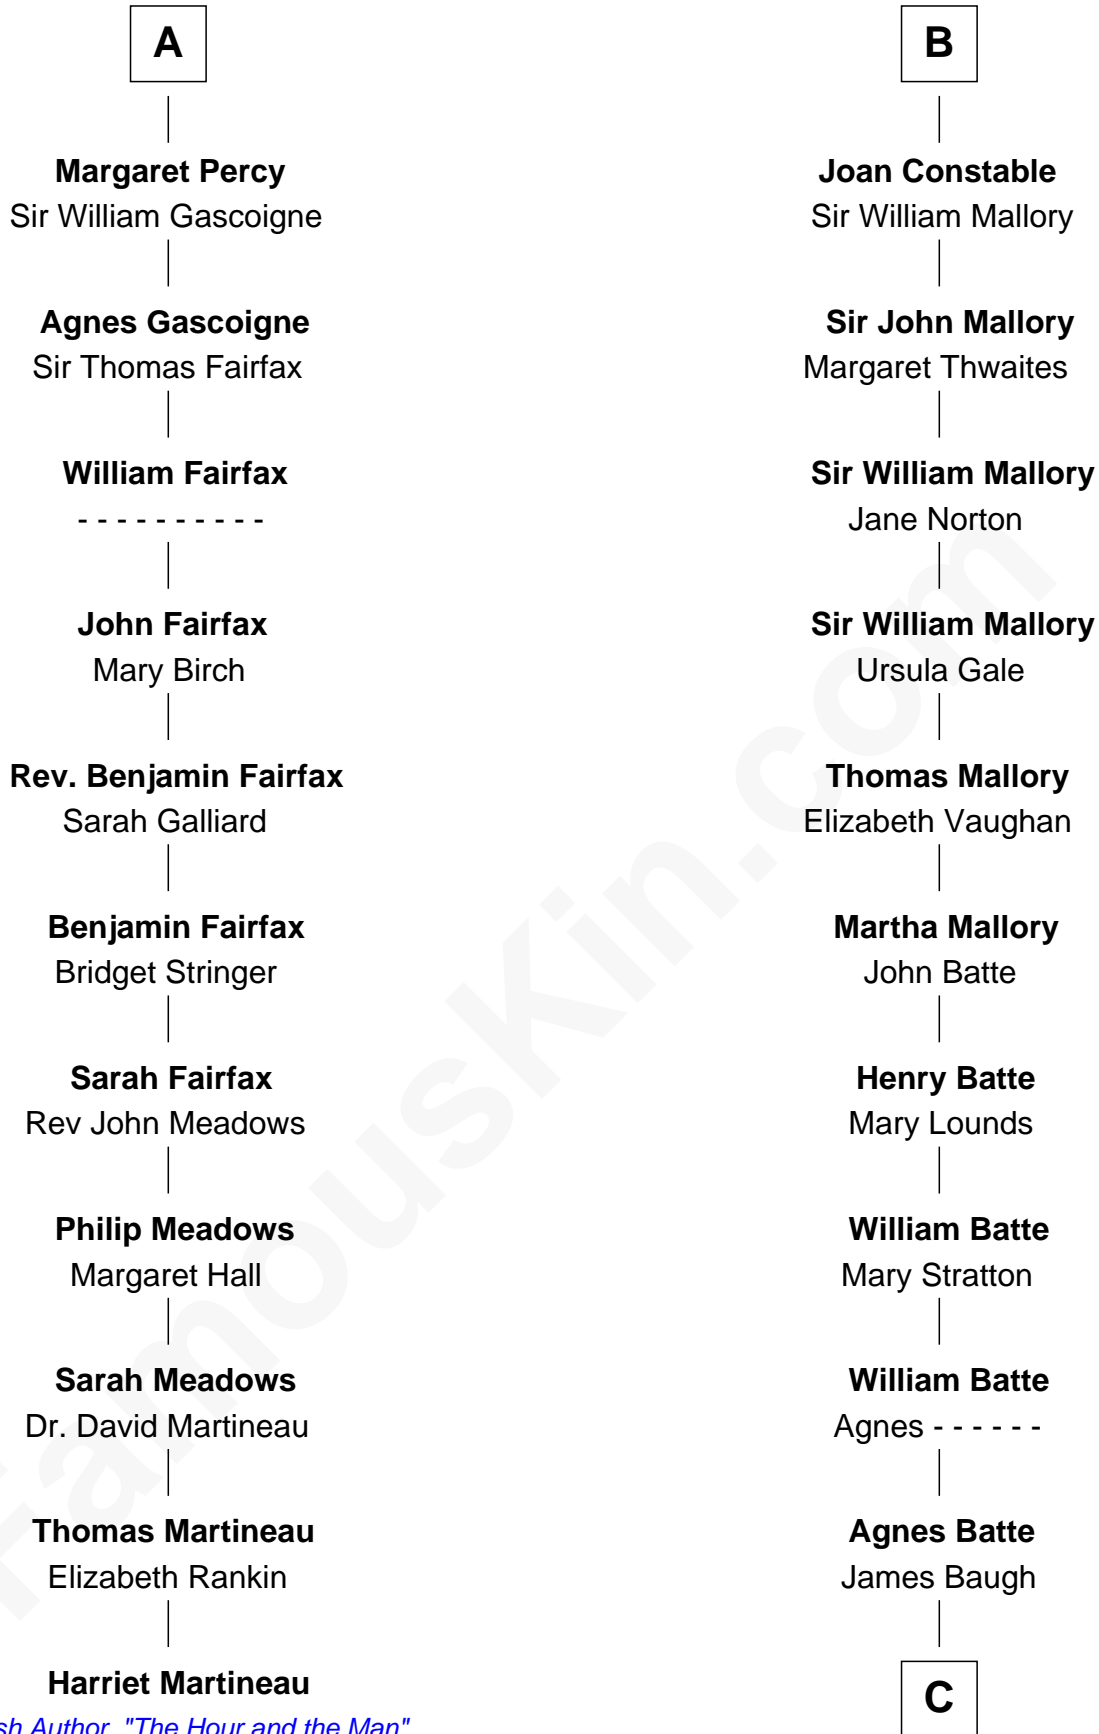

FamousKin.com

Relationship Chart of

Harriet Martineau

Author of The Hour and the Man

17th cousin 4 times removed of

Judy Garland

Singer and Movie Actress

Sir Roger de Quincy

Helen of Galloway

C

Richard Baugh

Elizabeth Pepper Harwell

John Aldridge Baugh

Mary Ann Marable

Elizabeth Baugh

William Tecumseh Gumm