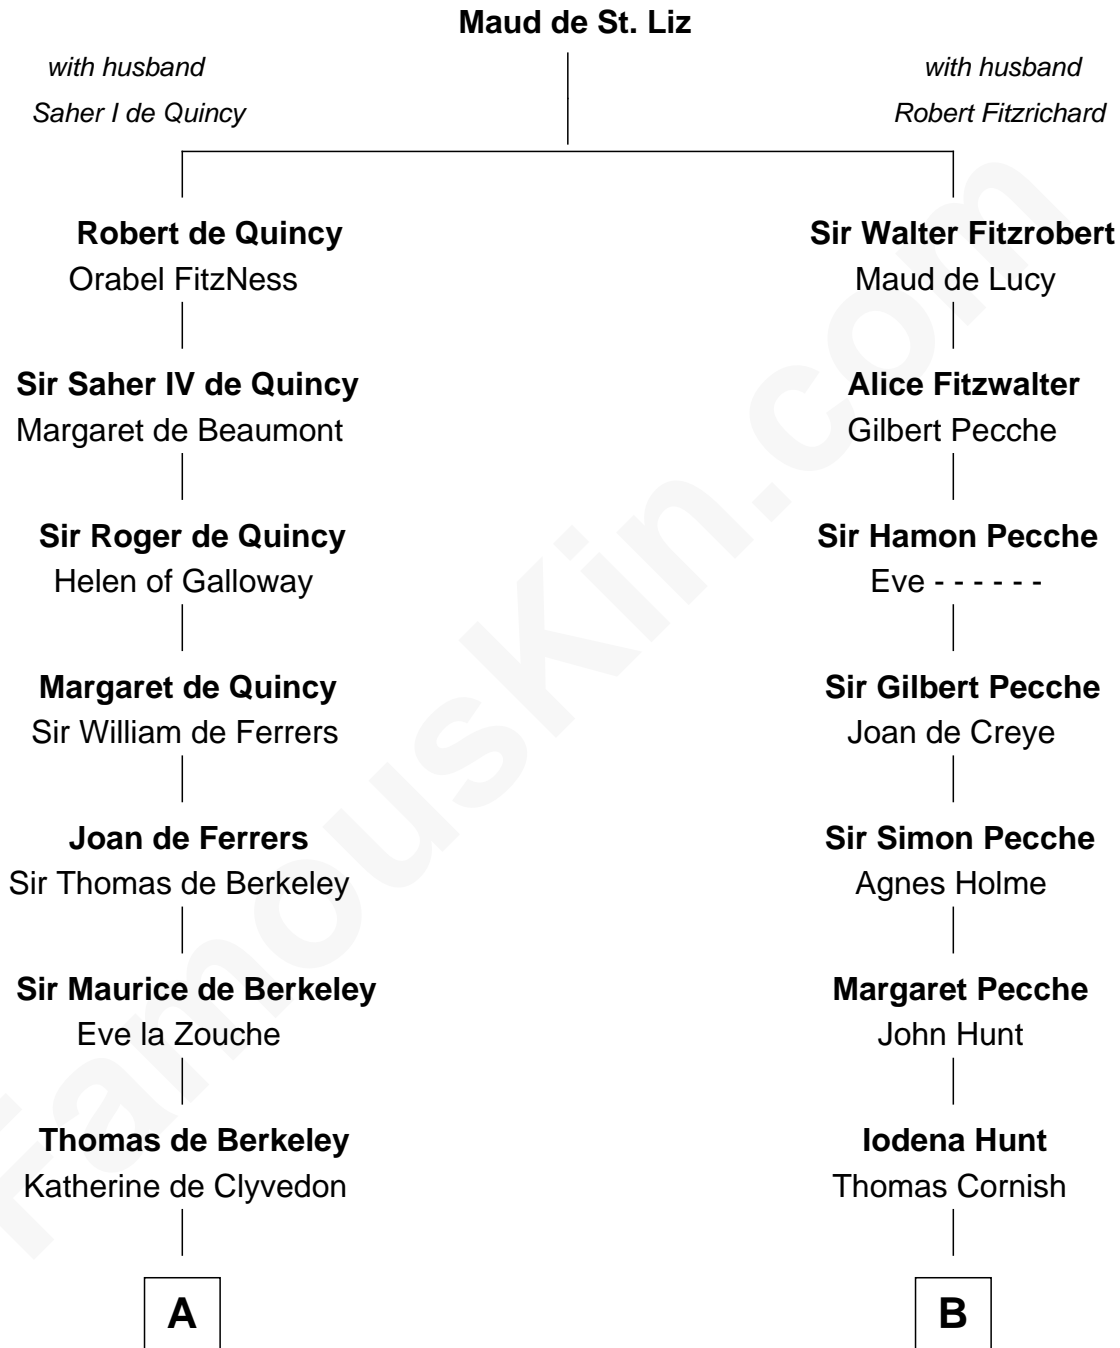

FamousKin.com Relationship Chart of

Harriet Martineau

Author of The Hour and the Man

20th cousin of

Elphalet Remington

Founder of Remington Arms Company

C

Philip Meadows