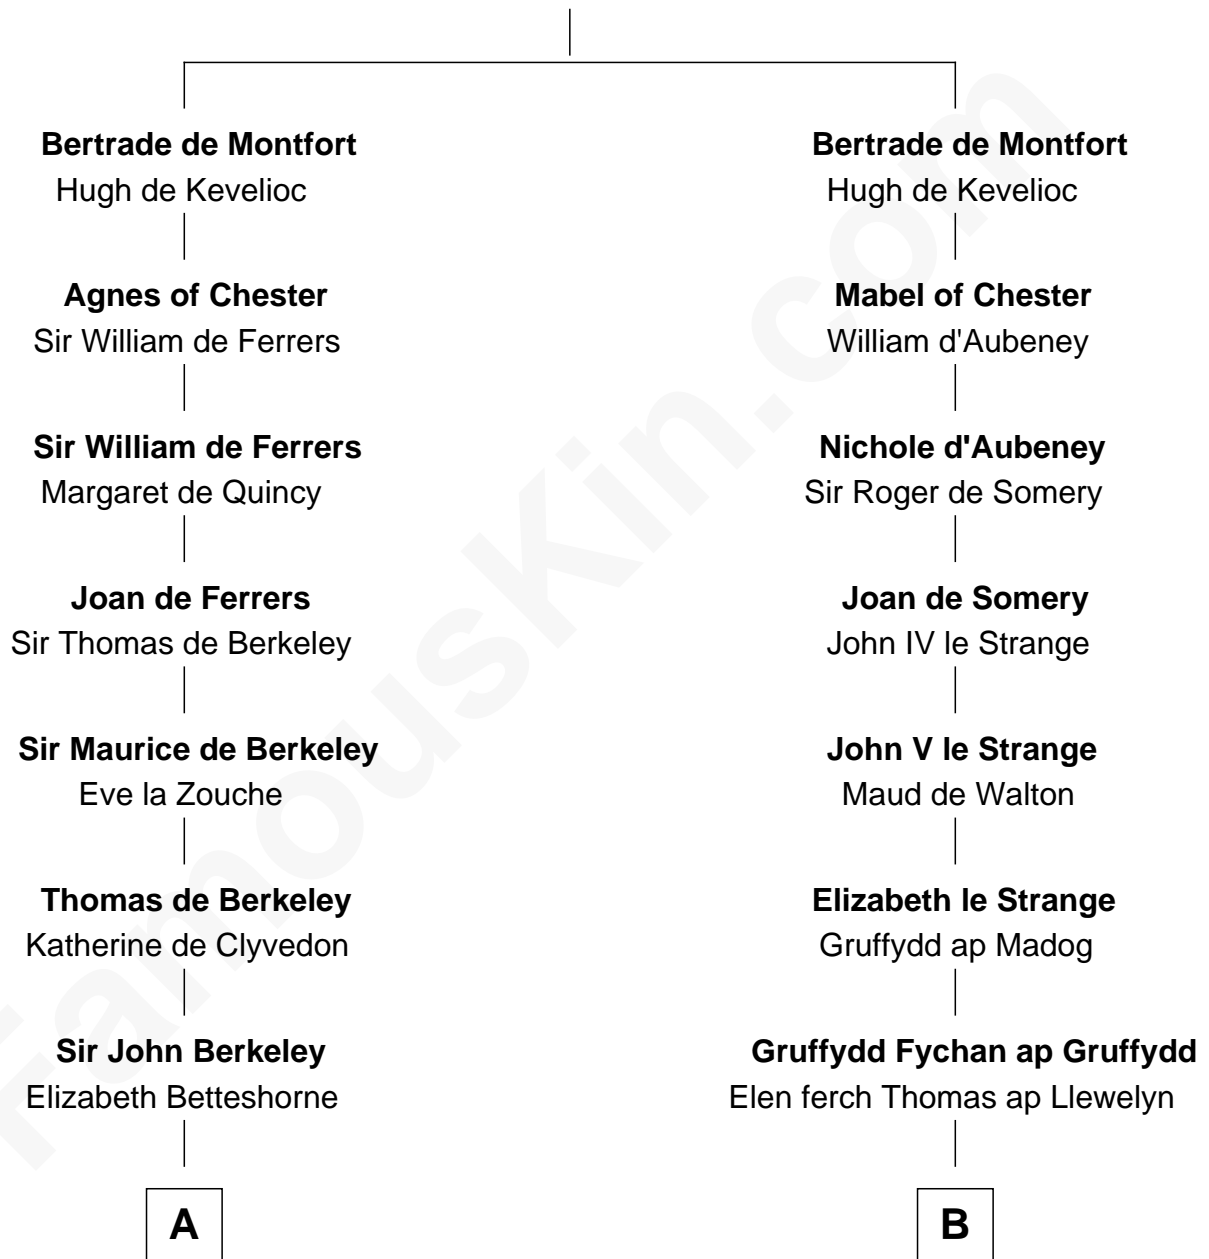

FamousKin.com

Relationship Chart of

Harriet Martineau

Author of The Hour and the Man

19th cousin 2 times removed of

Eliphalet Remington

Founder of Remington Arms Company

Simon III de Montfort

Maud - - - - -

C

Sarah Meadows
Dr. David Martineau

Thomas Martineau
Elizabeth Rankin

Harriet Martineau
English Author, "The Hour and the Man"

D

Sarah Wolcott
Robert Welles

Sarah Welles
Jonathan Robbins