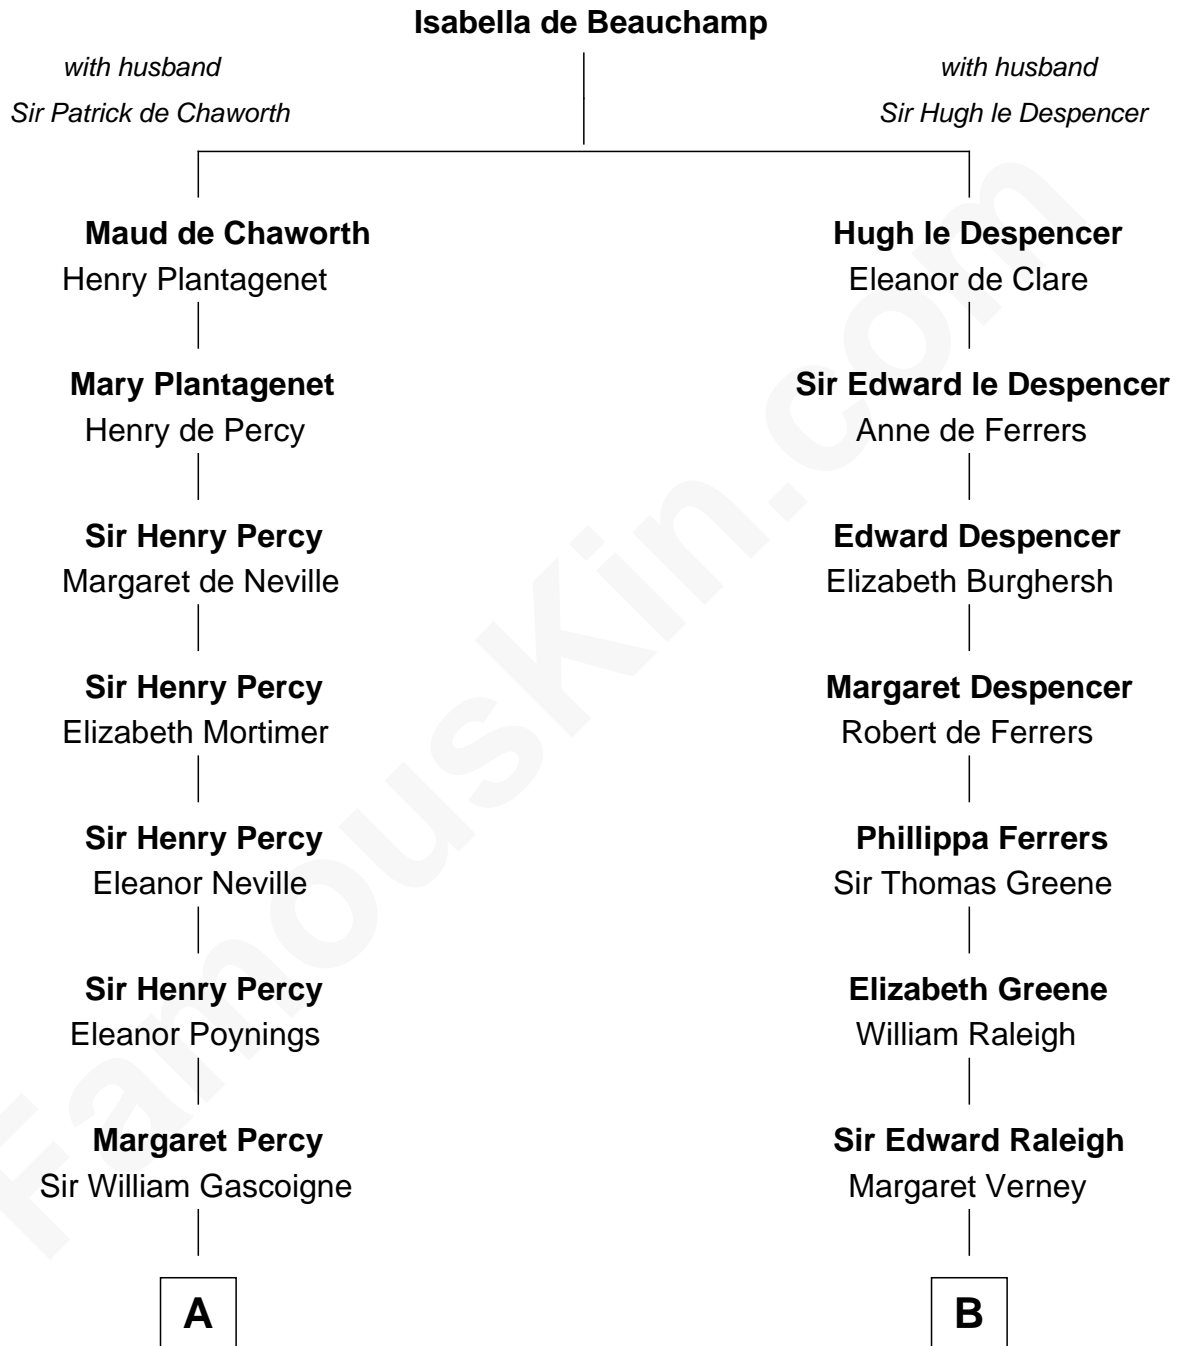

FamousKin.com

Relationship Chart of

Harriet Martineau

Author of The Hour and the Man

16th cousin 2 times removed of

Lucretia (Rudolph) Garfield

First Lady of President James Garfield

C

Arabella Greene Mason

Zebulon Rudolph

Lucretia (Rudolph) Garfield

First Lady of James Garfield

FamousKin.com