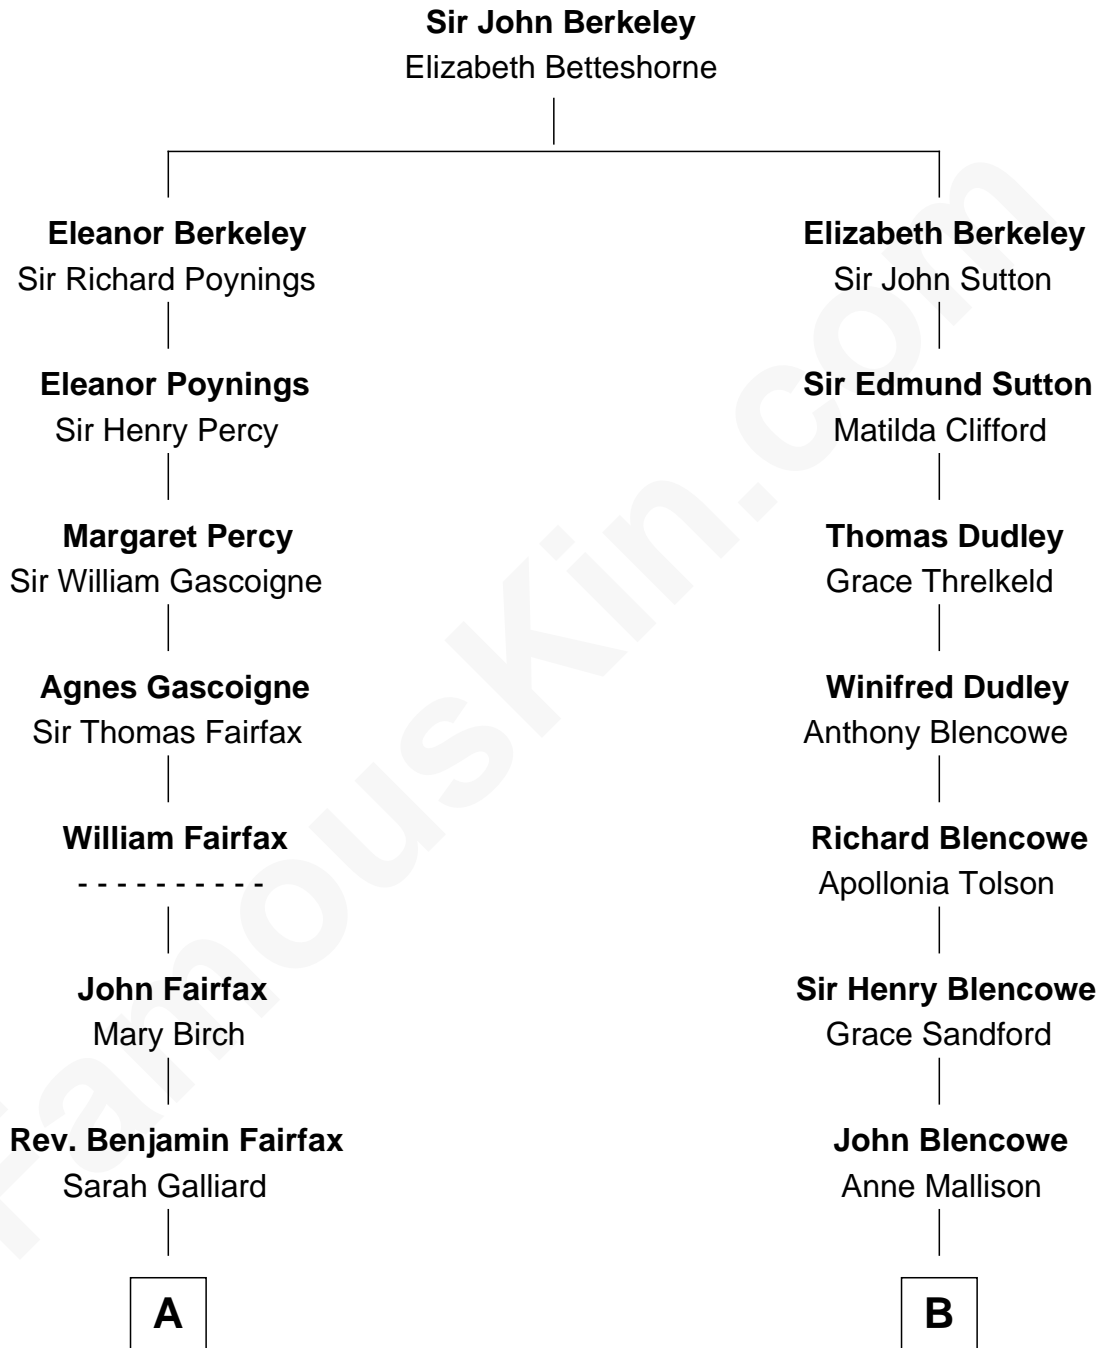

FamousKin.com

Relationship Chart of

Harriet Martineau

Author of The Hour and the Man

12th cousin 7 times removed of

Paris Hilton

Socialite and TV Personality

A

B

Elizabeth Blencowe
Henry Thompson

Sir William Thompson
Mary Stephens

Stephens Thompson
Dorothea Tanton

Ann Thompson
George Mason

George Mason
Anne Eilbeck

Thomas Mason
Sarah Barnes Hooe

Leannah Mason
William Hendley Barron