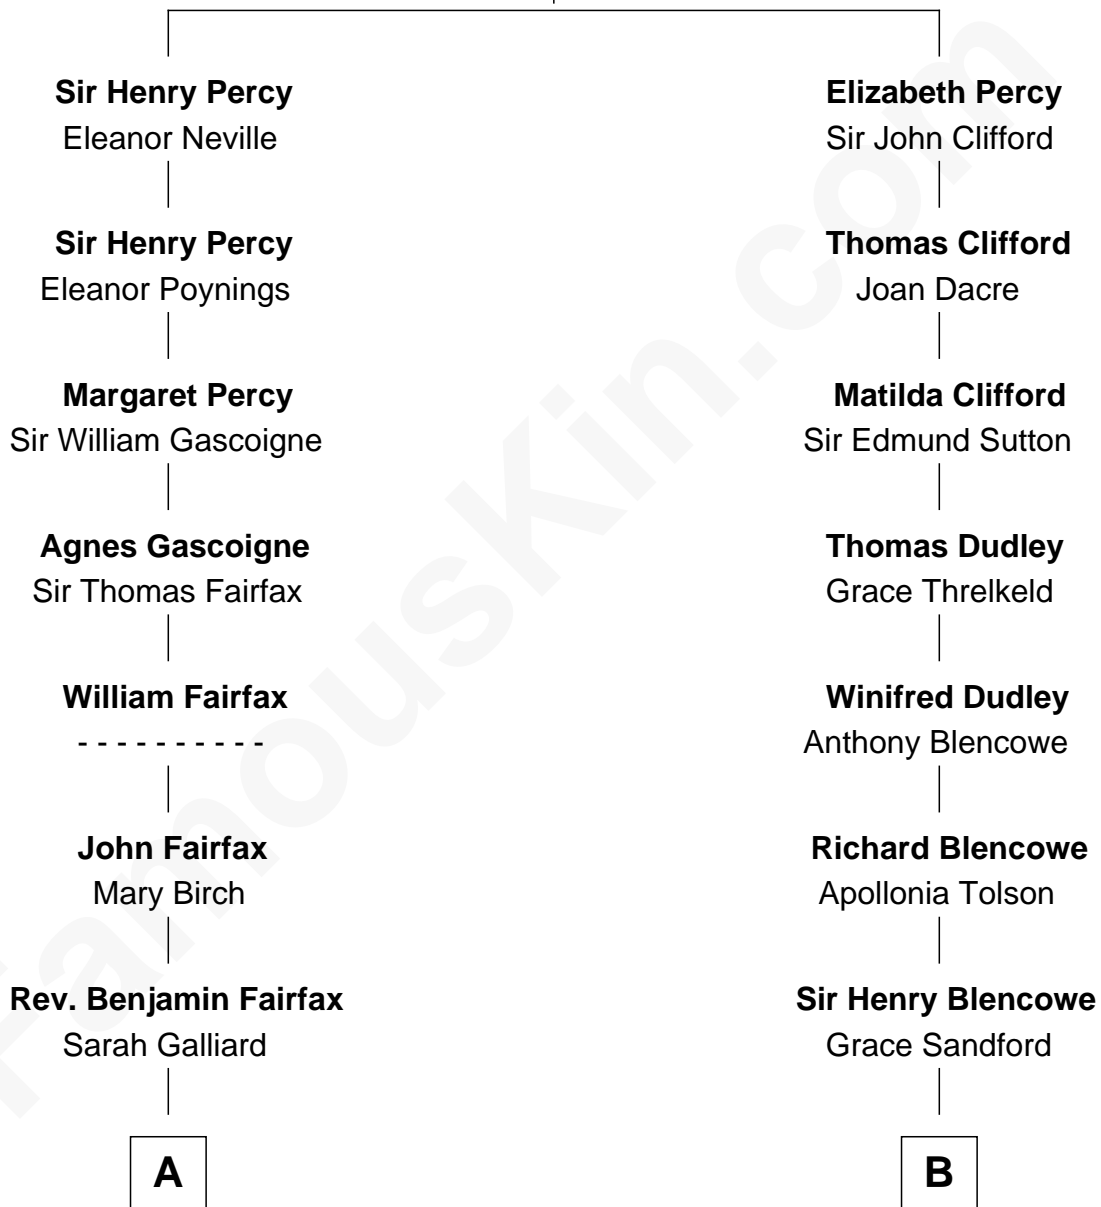

FamousKin.com Relationship Chart of

Harriet Martineau

Author of The Hour and the Man

12th cousin 8 times removed of

Paris Hilton

Socialite and TV Personality

Sir Henry Percy
Elizabeth Mortimer

A