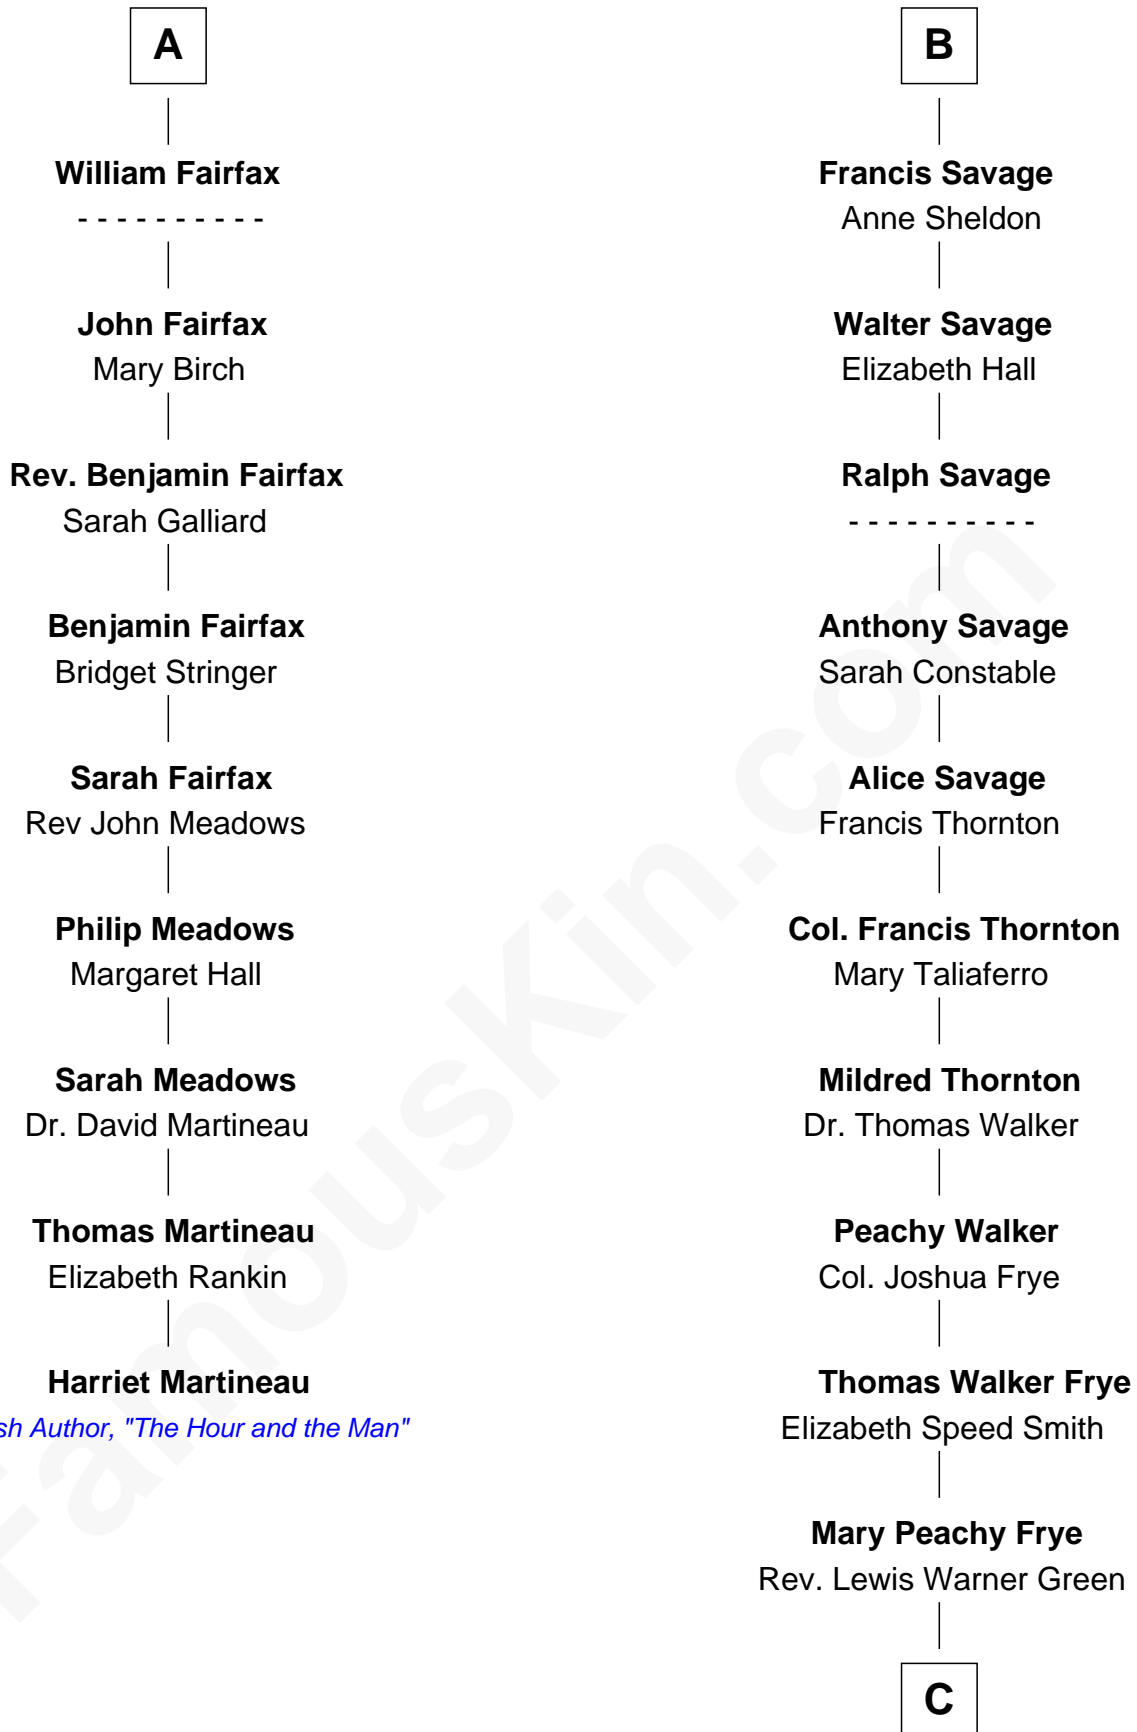

# FamousKin.com Relationship Chart of

**Harriet Martineau**

*Author of The Hour and the Man*

15th cousin 4 times removed of

**Adlai Stevenson II**

*31st Governor of Illinois*

**Henry Plantagenet**

Maud de Chaworth

**Sir Henry Percy**

Eleanor Poynings

**Margaret Percy**

Sir William Gascoigne

**Agnes Gascoigne**

Sir Thomas Fairfax

**A**

**Eleanor Plantagenet**

Richard Fitzalan

**Sir Richard Fitzalan**

Elizabeth de Bohun

**Elizabeth Fitzalan**

Sir Robert Goushill

**Joan Goushill**

Sir Thomas Stanley

**Katherine Stanley**

Sir John Savage

**Sir Christopher Savage**

Anne Stanley

**Sir Christopher Savage**

Anne Lygon

**B**

**C**

**Letitia Green**