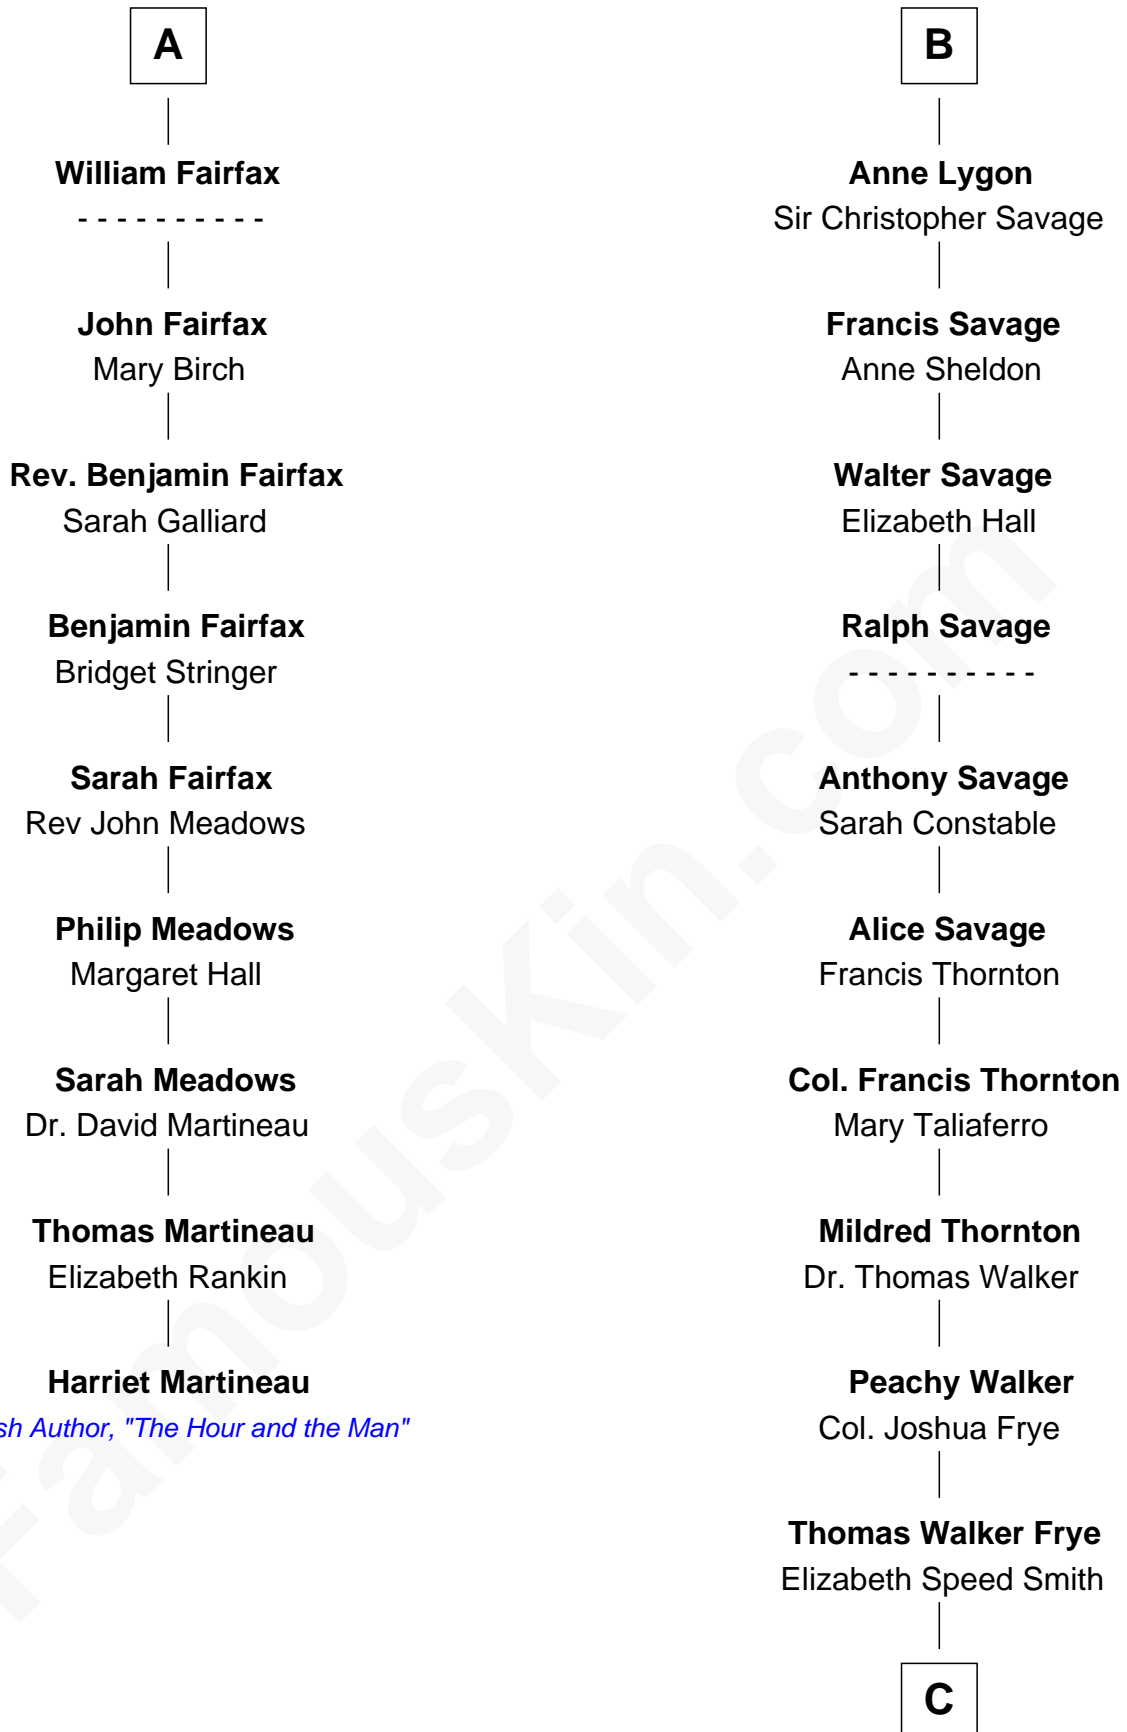

FamousKin.com Relationship Chart of

Harriet Martineau

Author of The Hour and the Man

15th cousin 5 times removed of

Adlai Stevenson II

31st Governor of Illinois

C

Mary Peachy Frye
Rev. Lewis Warner Green

Letitia Green
Adlai Ewing Stevenson

Lewis Green Stevenson
Helen Louise Davis

Adlai Stevenson II
31st Governor of Illinois