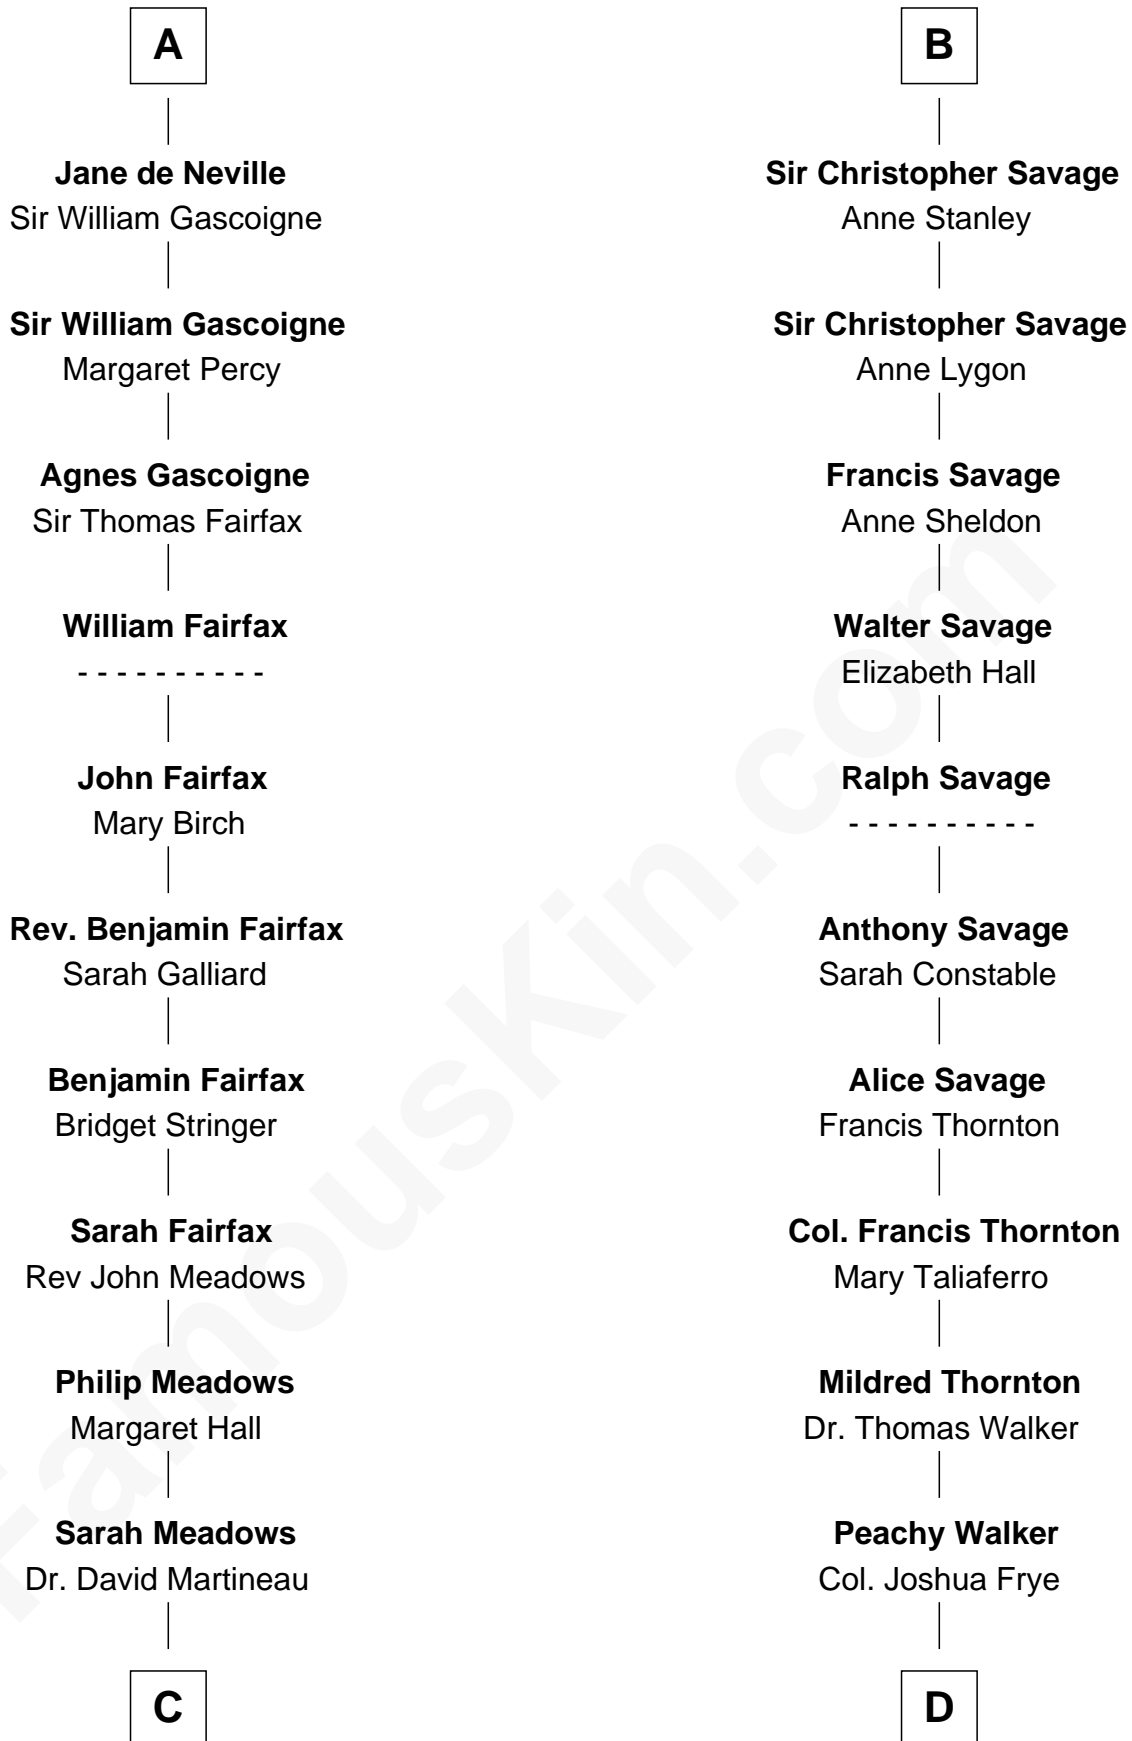

# FamousKin.com Relationship Chart of

**Harriet Martineau**

*Author of The Hour and the Man*

18th cousin 3 times removed of

**Adlai Stevenson II**

*31st Governor of Illinois*

**Sir Humphrey de Bohun**

Eleanor de Braiose

Maud de Fiennes

**Humphrey de Bohun**

Elizabeth Plantagenet

**Sir William de Bohun**

Elizabeth de Badlesmere

**Elizabeth de Bohun**

Sir Richard Fitzalan

**Elizabeth Fitzalan**

Sir Robert Goushill

**Joan Goushill**

Sir Thomas Stanley

**Katherine Stanley**

Sir John Savage

**B**

**C**

**Thomas Martineau**  
Elizabeth Rankin

**Harriet Martineau**

*English Author, "The Hour and the Man"*

**D**

**Thomas Walker Frye**  
Elizabeth Speed Smith

**Mary Peachy Frye**

Rev. Lewis Warner Green

**Letitia Green**

Adlai Ewing Stevenson