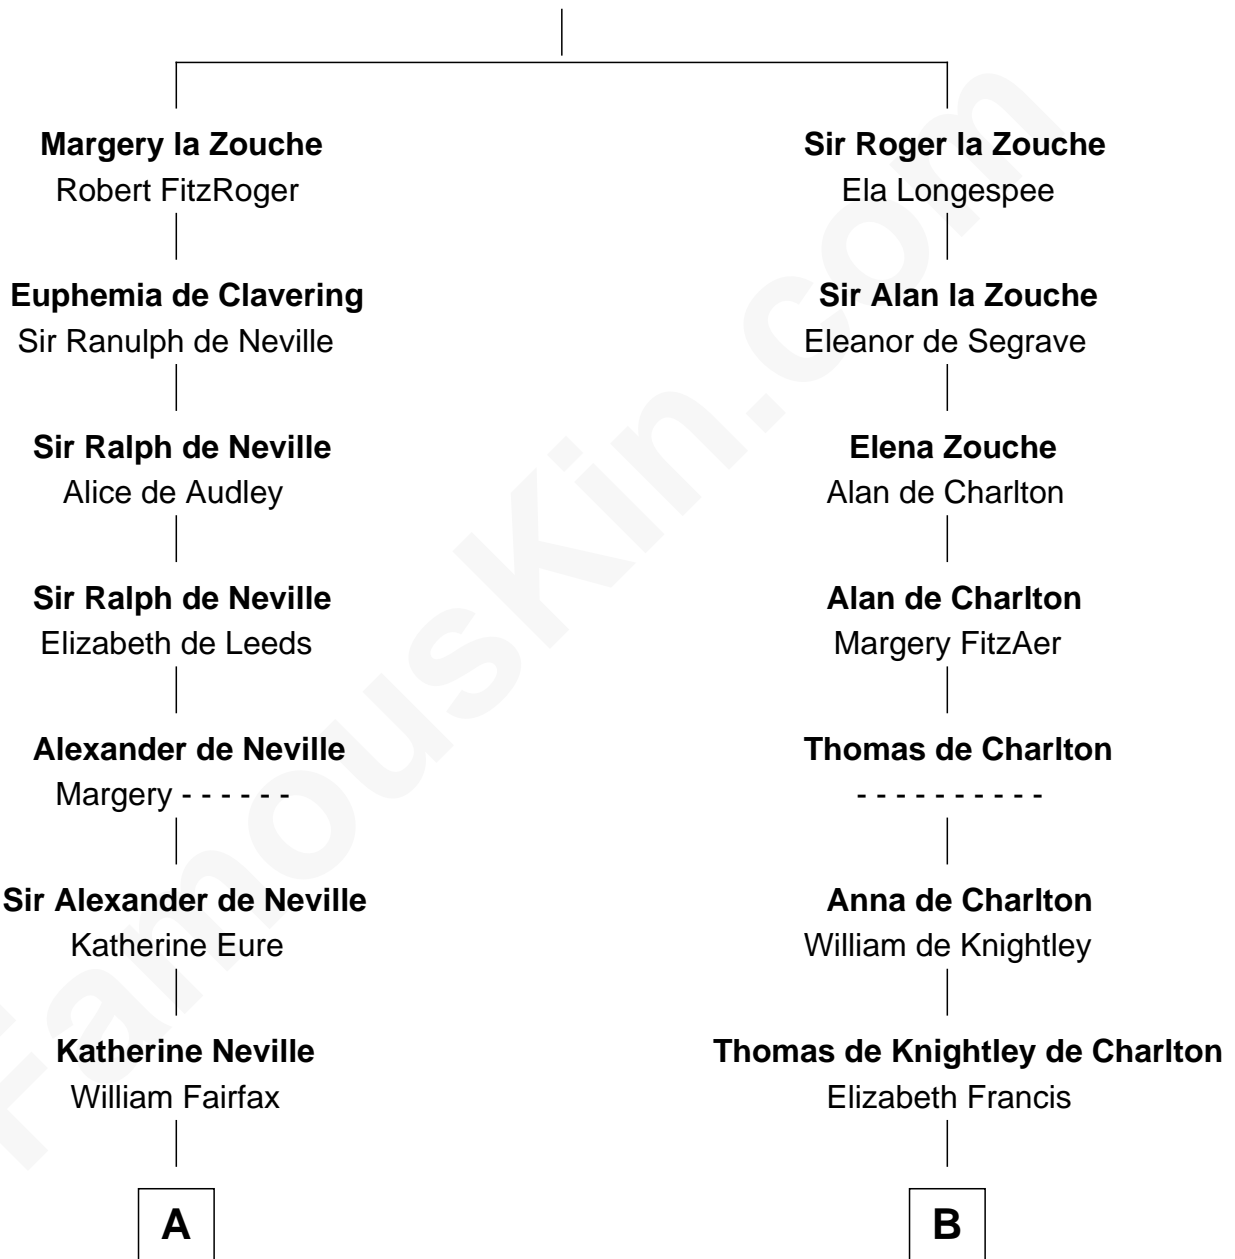

FamousKin.com Relationship Chart of

Harriet Martineau

Author of The Hour and the Man

17th cousin 4 times removed of

Norman Rockwell

American Artist

Alan la Zouche

Ellen de Quincy

C

Rachel Darling

Runa Rockwell

Samuel Darling Rockwell

Orilla Janes Sherman

John William Rockwell

Phebe Boyce Waring

Jarvis Waring Rockwell

Anne Mary Hill

Norman Rockwell

American Artist