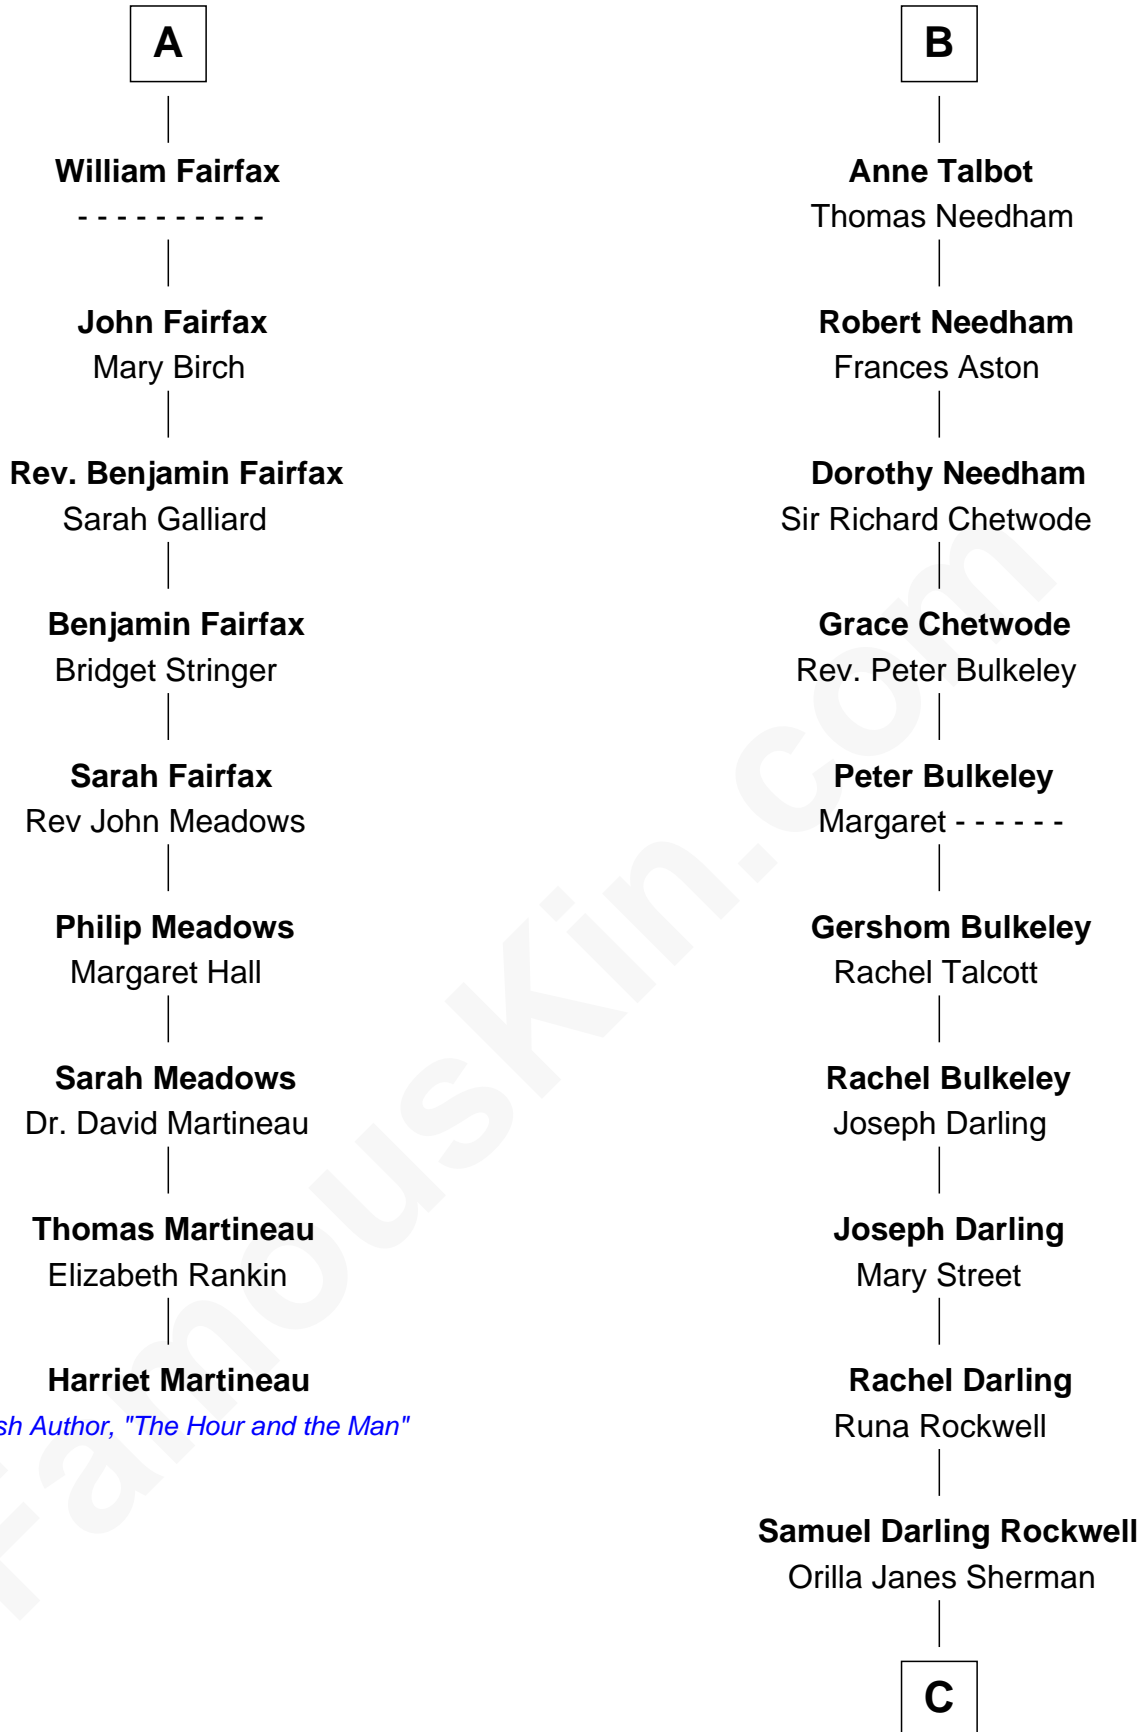

FamousKin.com Relationship Chart of

Harriet Martineau

Author of The Hour and the Man

15th cousin 4 times removed of

Norman Rockwell

American Artist

Henry Plantagenet

Maud de Chaworth

Richard Fitzalan

Sir Richard Fitzalan

Elizabeth de Bohun

Joan Fitzalan

Sir William Beauchamp

Joan Beauchamp

James Butler

Elizabeth Butler

John Talbot

Sir Gilbert Talbot

Audrey Cotton

Sir John Talbot

Margaret Troutbeck

B

C

John William Rockwell

Phebe Boyce Waring

Jarvis Waring Rockwell

Anne Mary Hill

Norman Rockwell

American Artist

FamousKin.com