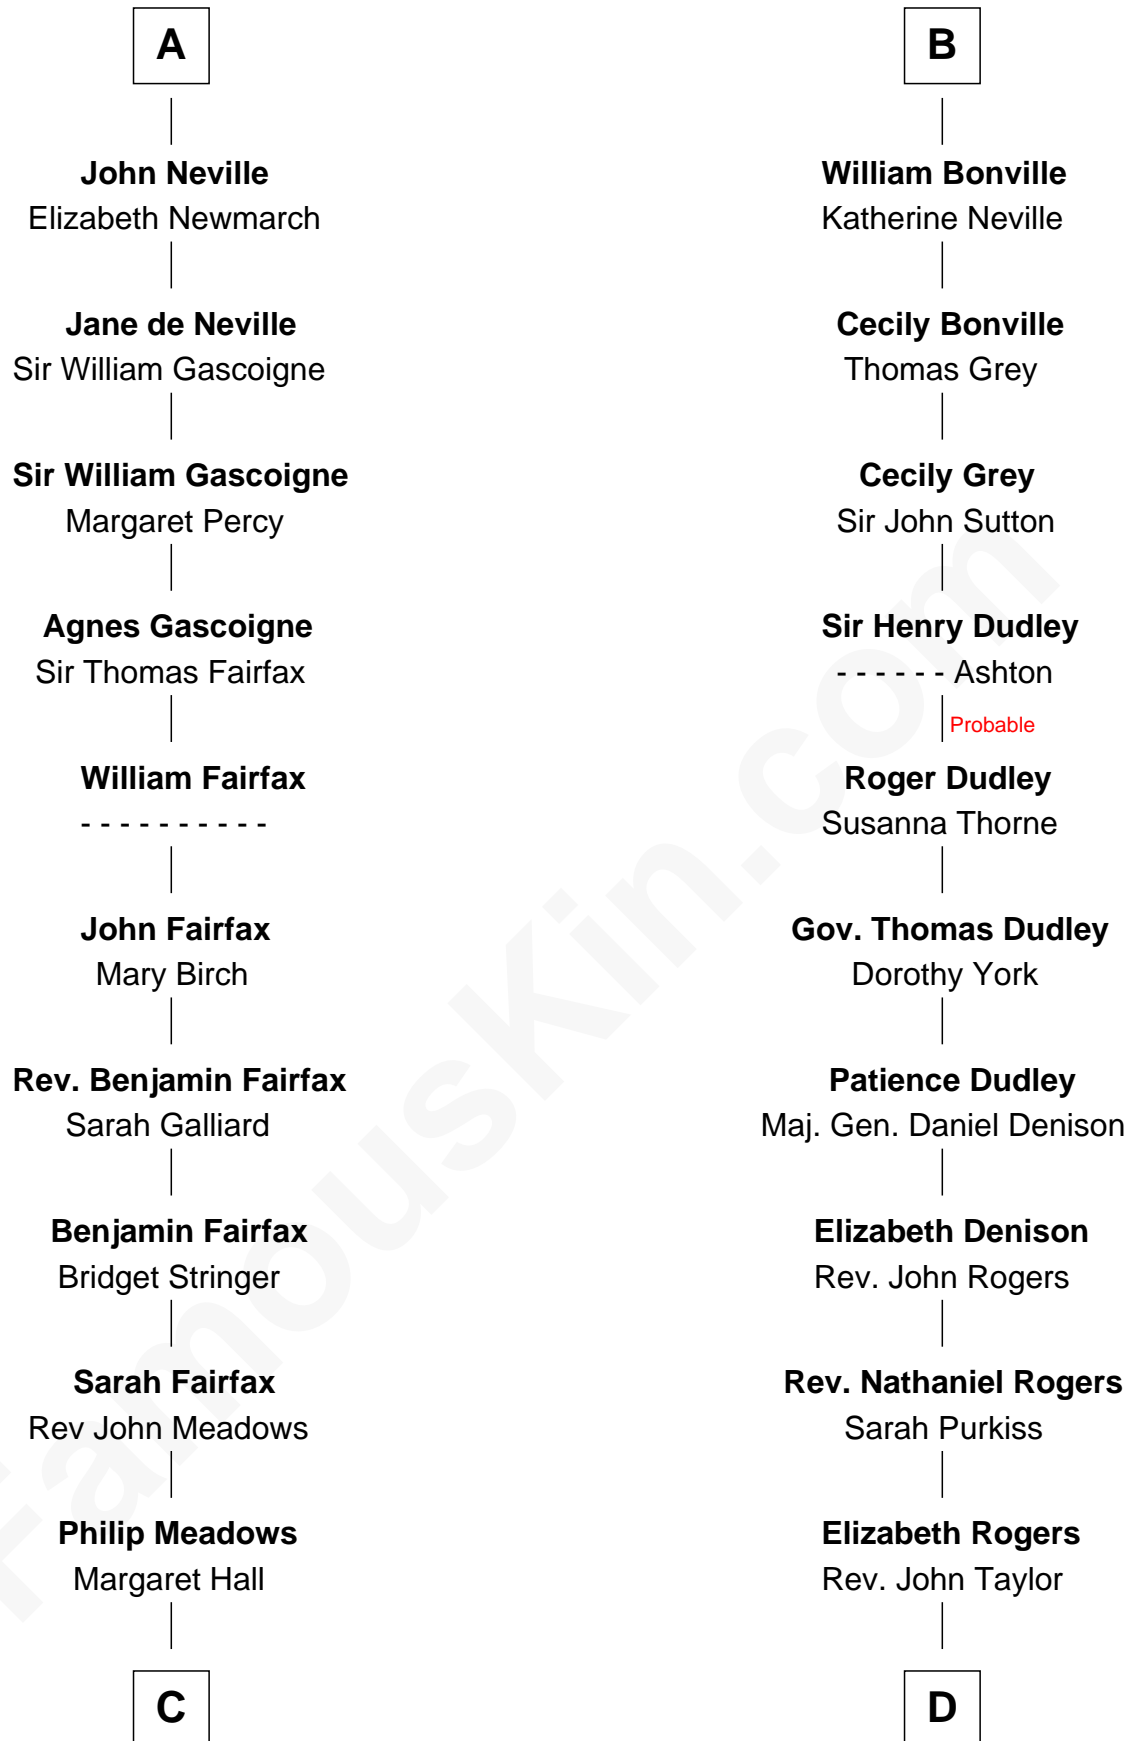

# FamousKin.com Relationship Chart of

**Harriet Martineau**

*Author of The Hour and the Man*

18th cousin 1 time removed of

**Nicholas Gilman**

*Signer of the U.S. Constitution*

**Sir Humphrey de Bohun**

Maud of Eu

**C**

**Sarah Meadows**  
Dr. David Martineau

**Thomas Martineau**  
Elizabeth Rankin

**Harriet Martineau**  
*English Author, "The Hour and the Man"*

**D**

**Ann Taylor**  
Nicholas Gilman

**Nicholas Gilman**  
*Signer of the U.S. Constitution*