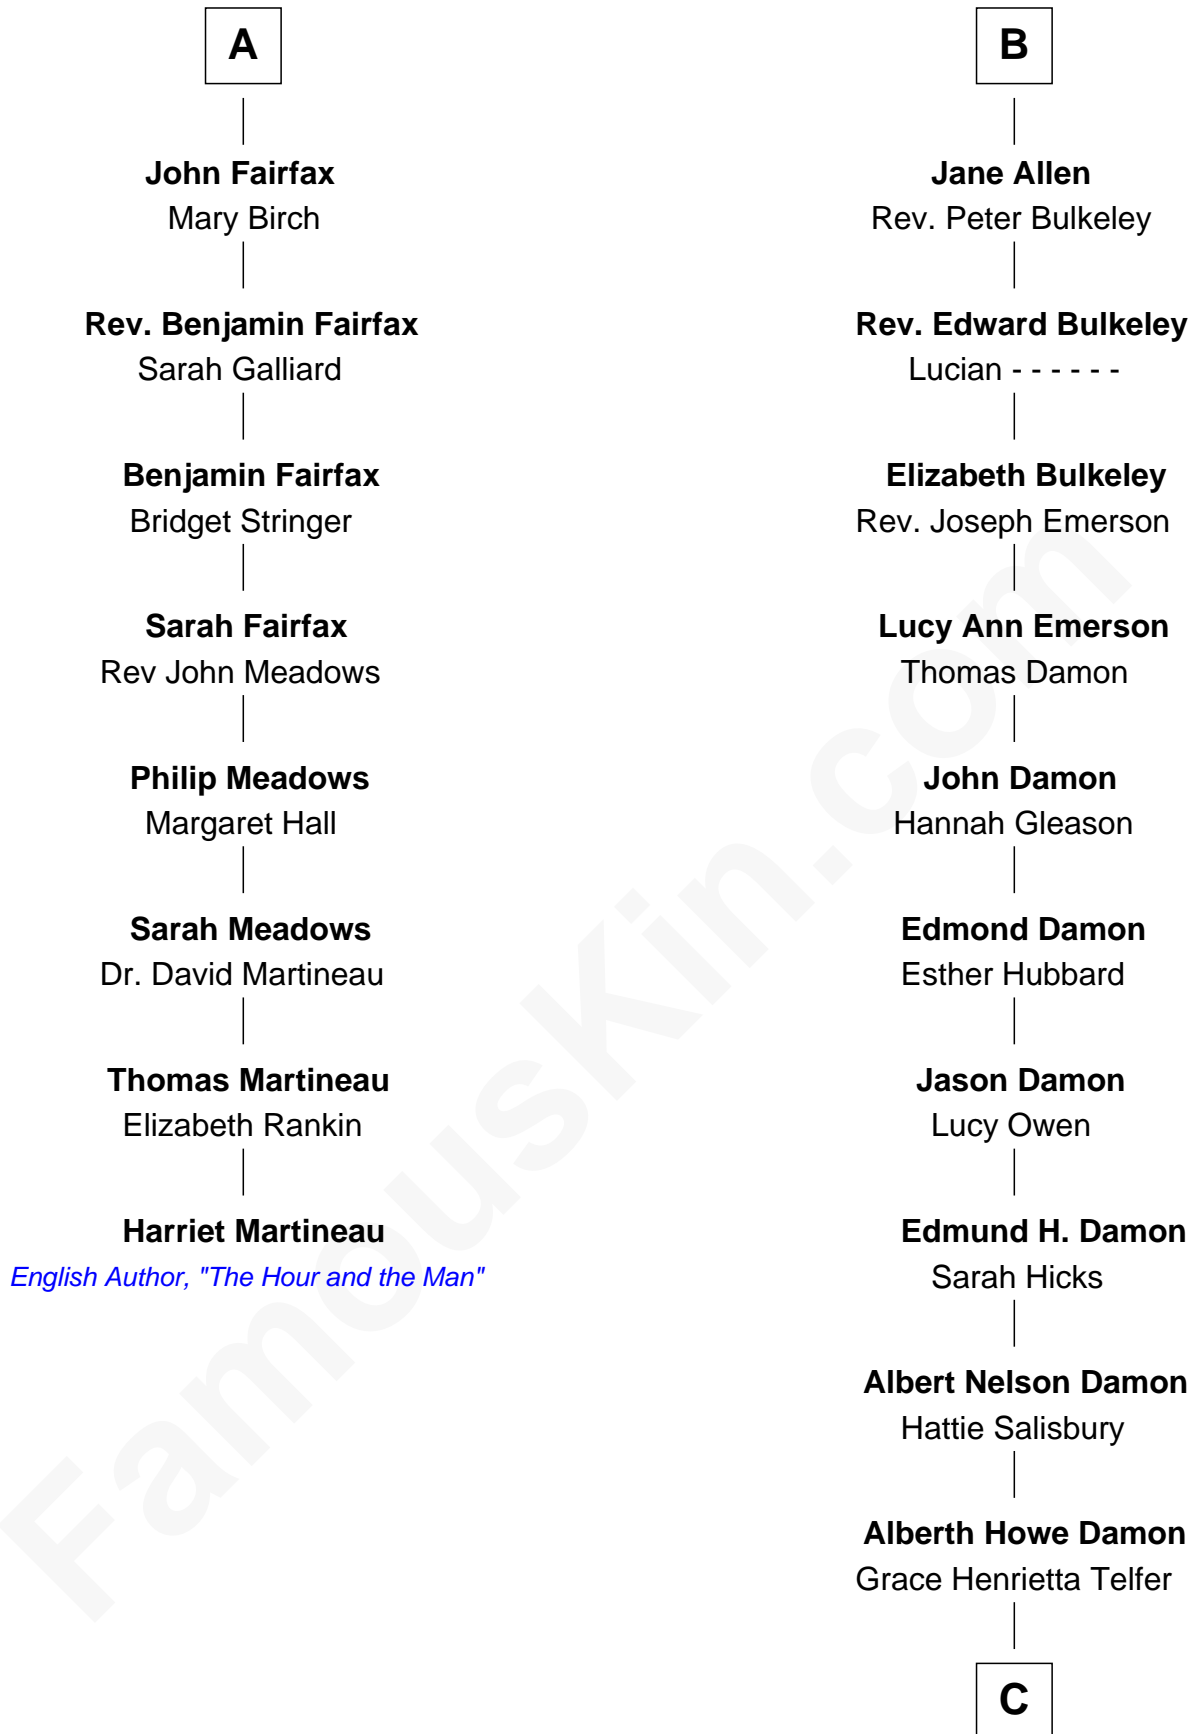

## Relationship Chart of

### Harriet Martineau

Author of *The Hour and the Man*

14th cousin 5 times removed of

**Matt Damon**

Movie Actor

**C**

**Albert Howe Damon**

Roberta M. Fay