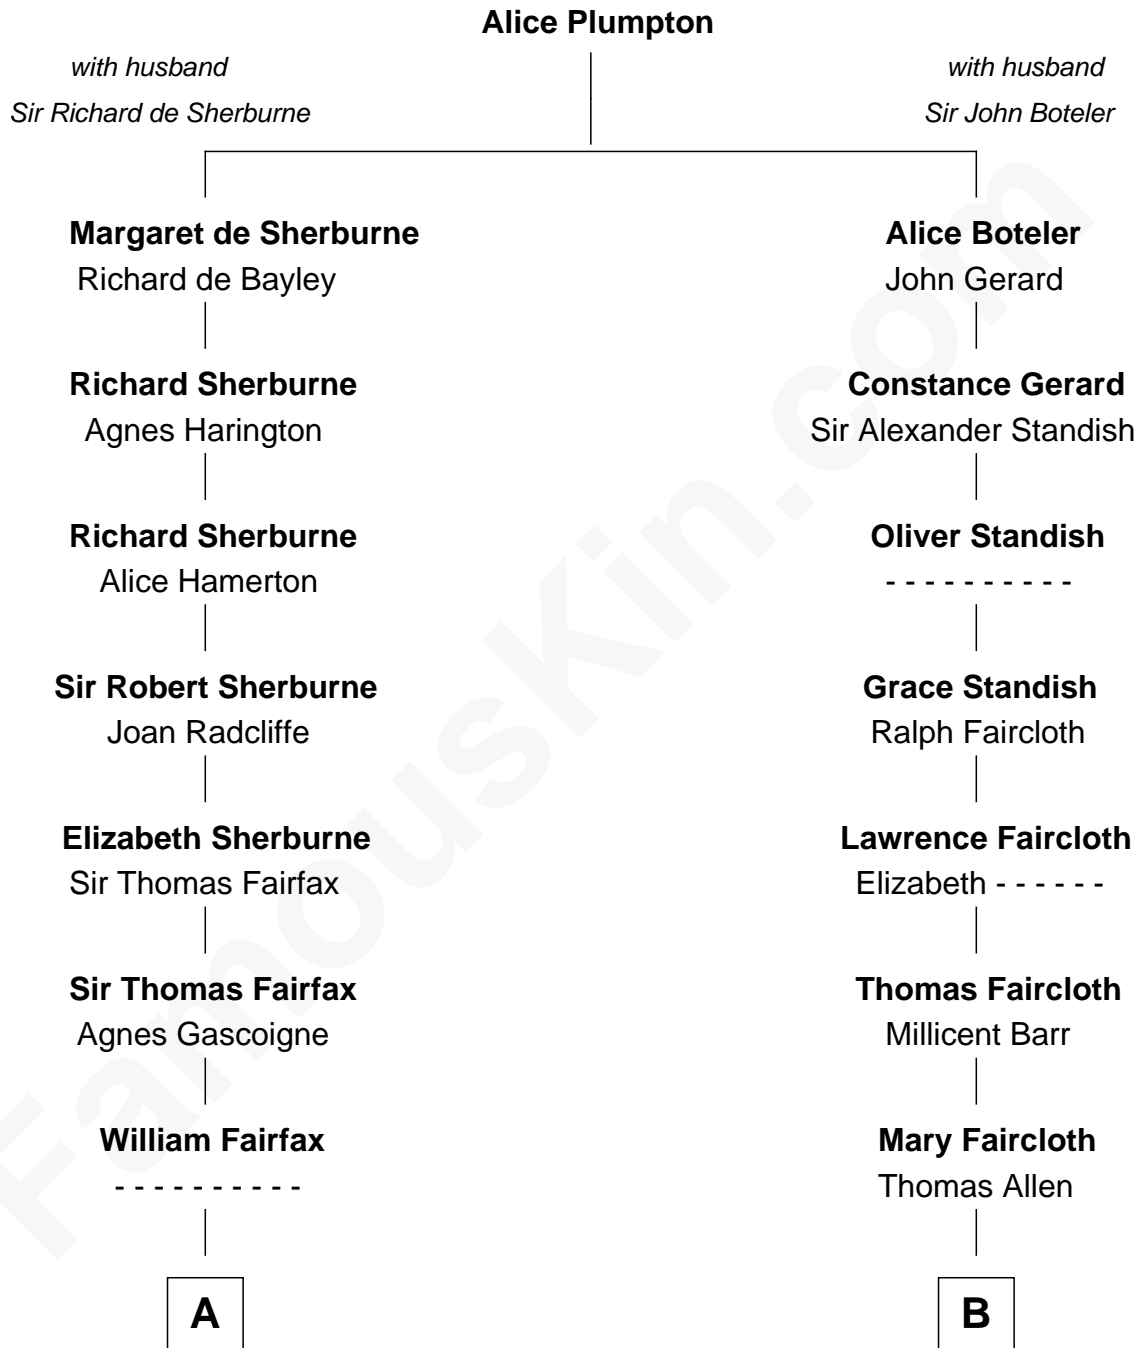

## Relationship Chart of

### Harriet Martineau

Author of *The Hour and the Man*

14th cousin 5 times removed of

**Matt Damon**

Movie Actor

**C**

**Albert Howe Damon**

Roberta M. Fay

**Kent Telfer Damon**

Nancy June Carlsson-Paige

**Matt Damon**

*Movie Actor*

FamousKin.com