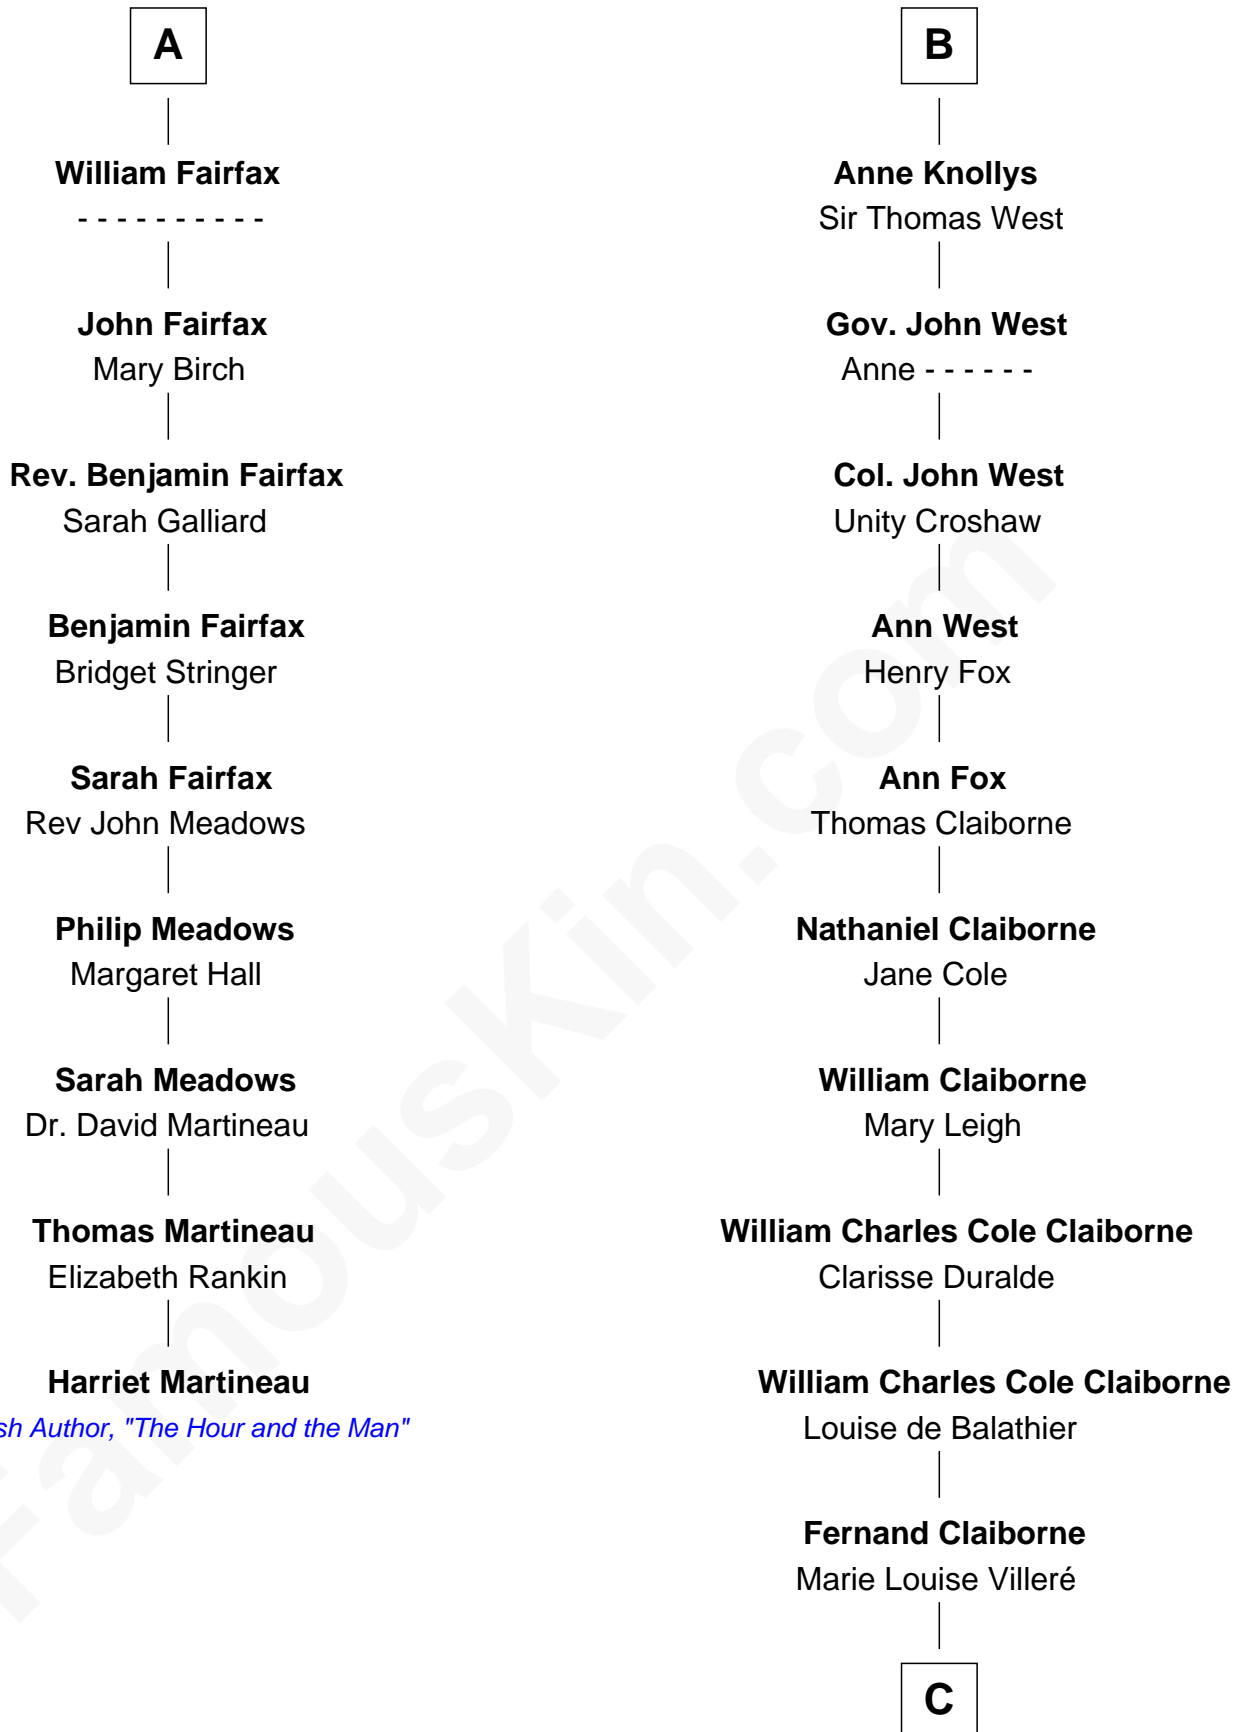

# FamousKin.com Relationship Chart of

**Harriet Martineau**

*Author of The Hour and the Man*

15th cousin 3 times removed of

**Liz Claiborne**

*Fashion Designer and Founder of Liz Claiborne Inc.*

**Sir Thomas de Beauchamp**

Elizabeth Newmarch

**Jane de Neville**

Sir William Gascoigne

**Sir William Gascoigne**

Margaret Percy

**Agnes Gascoigne**

Sir Thomas Fairfax

**A**

**Sir William Beauchamp**

Joan Fitzalan

**Joan Beauchamp**

James Butler

**Sir Thomas Butler**

Anne Hankeford

**Margaret Butler**

Sir William Boleyn

**Thomas Boleyn**

Elizabeth Howard

**Mary Boleyn**

Sir William Carey

**Catherine Carey**

Sir Francis Knollys

**B**

**C**