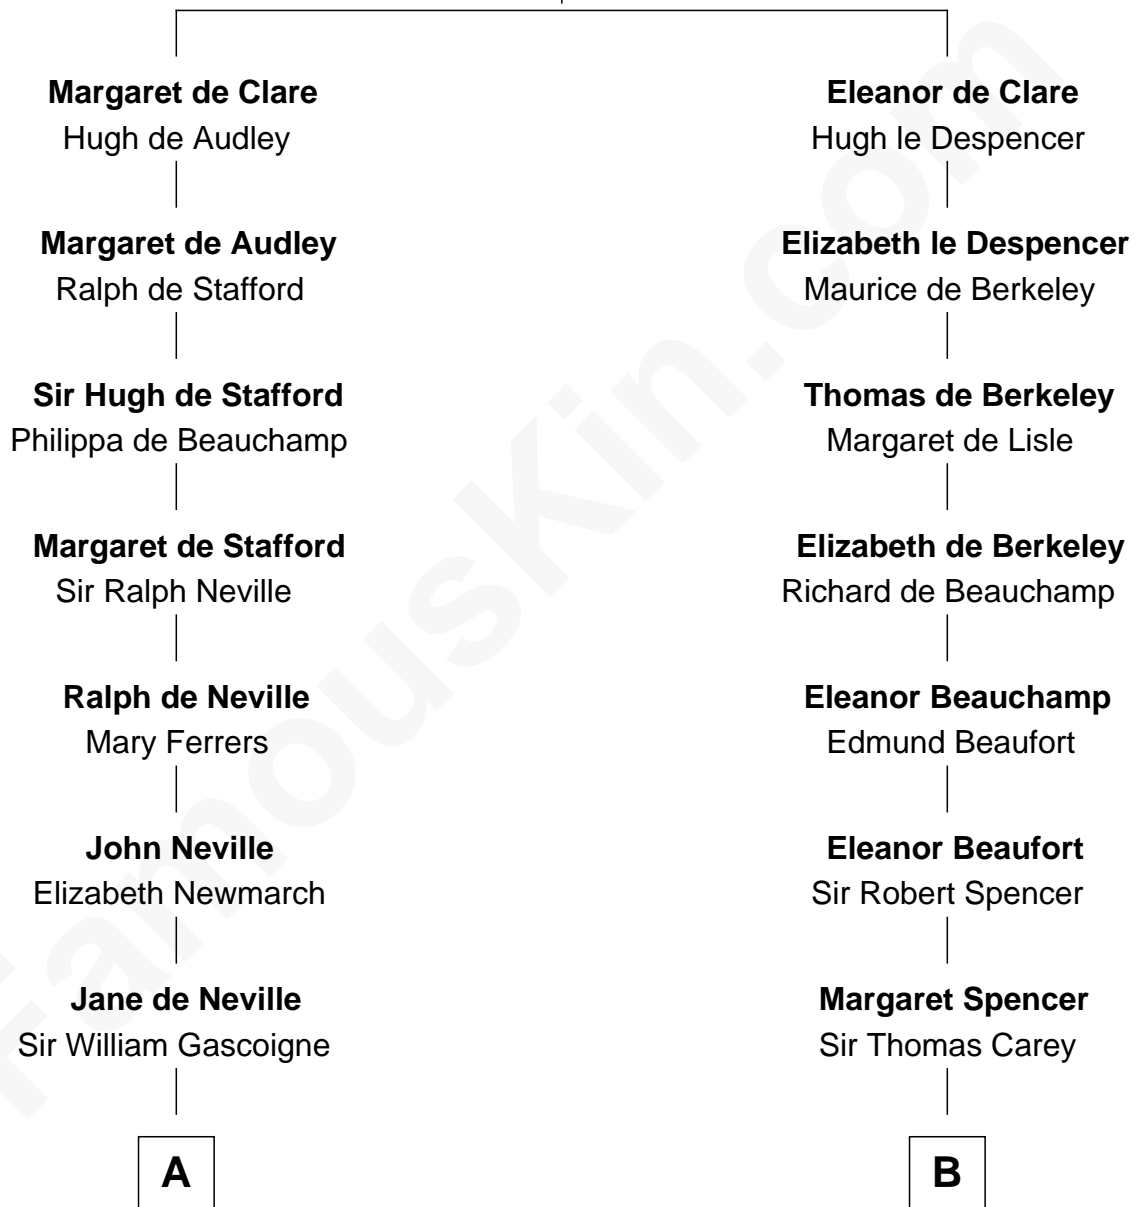

# FamousKin.com Relationship Chart of

**Harriet Martineau**

*Author of The Hour and the Man*

17th cousin 3 times removed of

**Liz Claiborne**

*Fashion Designer and Founder of Liz Claiborne Inc.*

**Sir Gilbert de Clare**

Joan of Acre

**C**

William Charles Cole Claiborne

Louise de Balathier

Fernand Claiborne

Marie Louise Villeré

Omer Villere Claiborne

Carolyn Louise Fenner