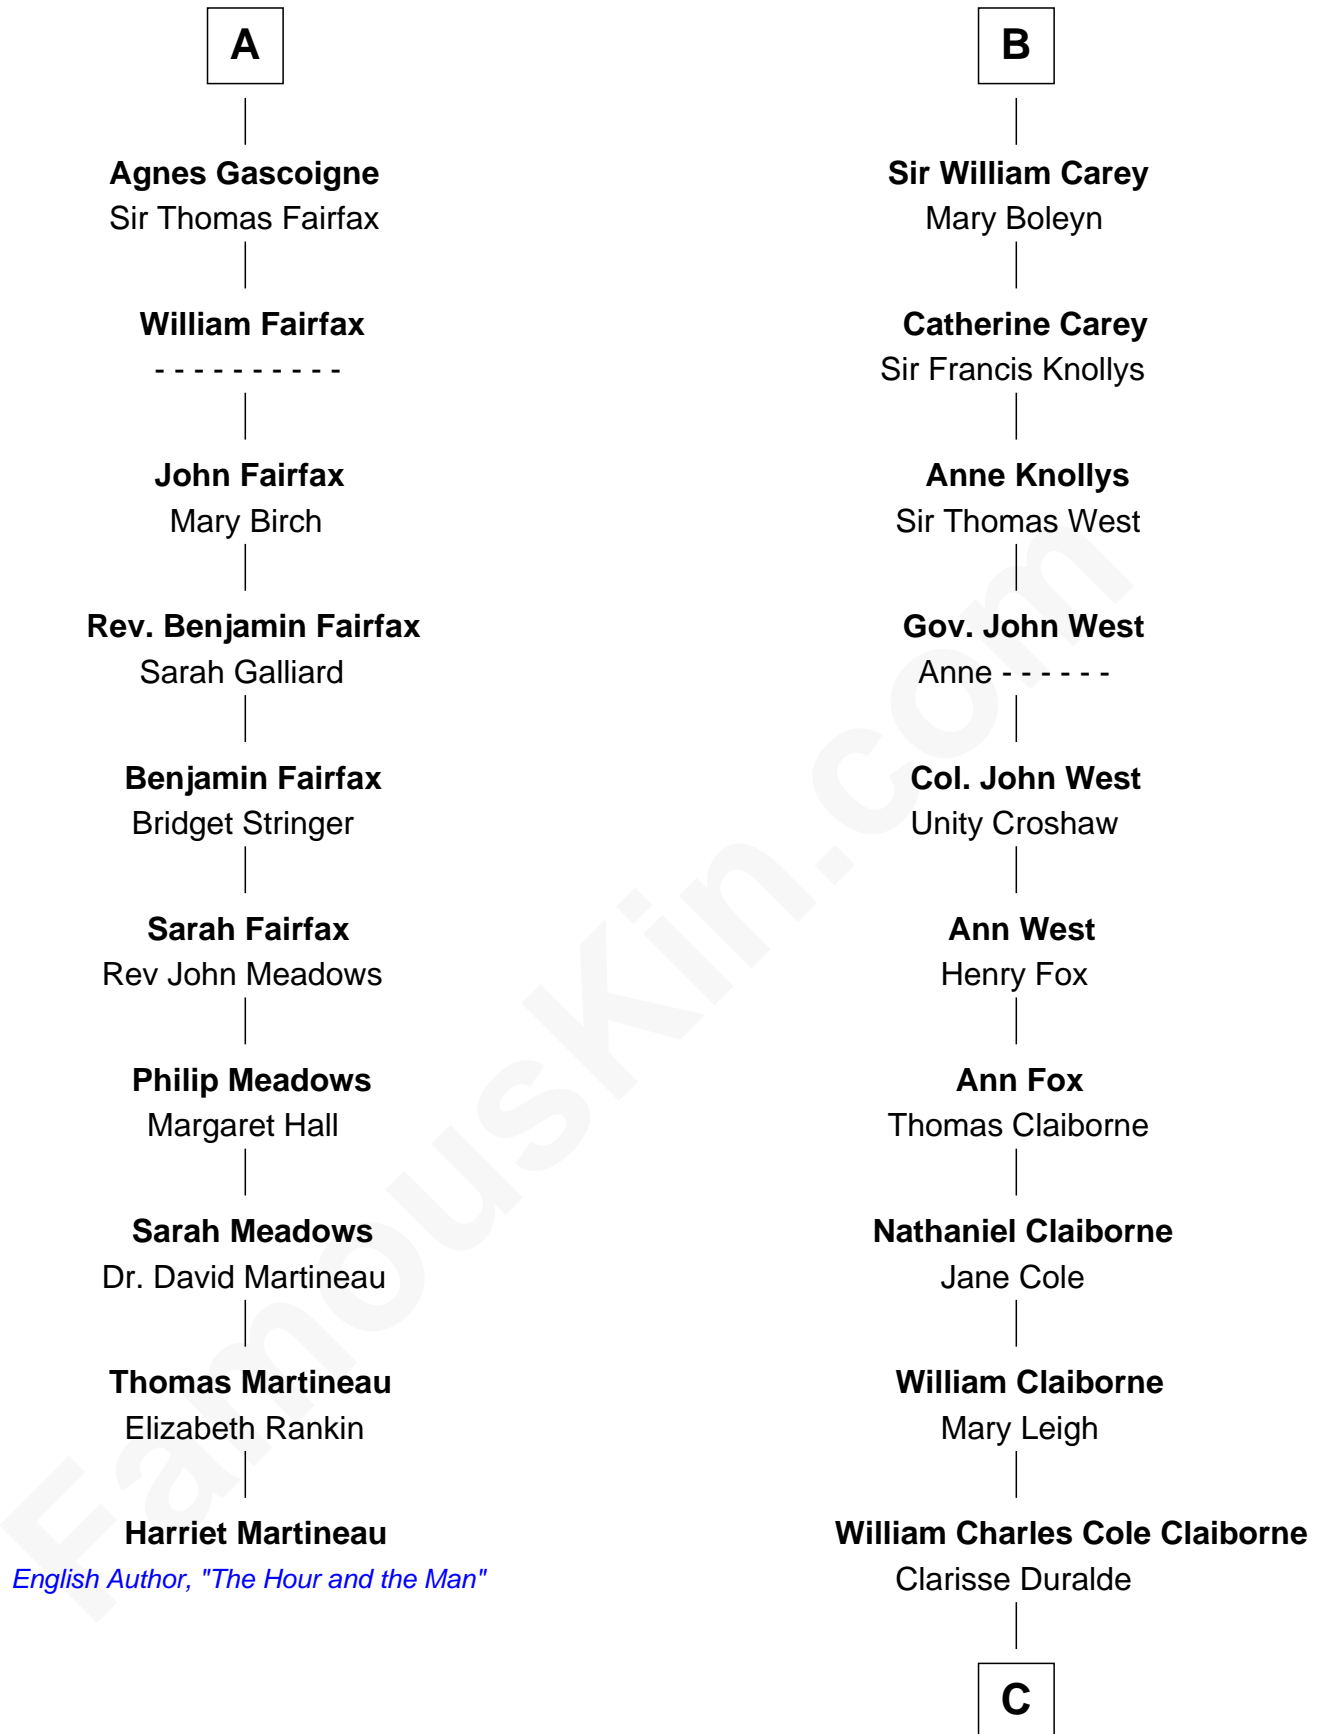

# FamousKin.com Relationship Chart of

**Harriet Martineau**

*Author of The Hour and the Man*

16th cousin 4 times removed of

**Liz Claiborne**

*Fashion Designer and Founder of Liz Claiborne Inc.*

**Roger de Mortimer**

Joan de Geneville

**Sir Edmund Mortimer**  
Elizabeth de Badlesmere

**Sir Roger de Mortimer**  
Philippa de Montagu

**Edmund Mortimer**  
Philippa Plantagenet

**Elizabeth Mortimer**  
Sir Henry Percy

**Sir Henry Percy**  
Eleanor Neville

**Sir Henry Percy**  
Eleanor Poynings

**Margaret Percy**  
Sir William Gascoigne

**A**

**Margaret de Mortimer**  
Thomas de Berkeley

**Maurice de Berkeley**  
Elizabeth le Despencer

**Thomas de Berkeley**  
Margaret de Lisle

**Elizabeth de Berkeley**  
Richard de Beauchamp

**Eleanor Beauchamp**  
Edmund Beaufort

**Eleanor Beaufort**  
Sir Robert Spencer

**Margaret Spencer**  
Sir Thomas Carey

**B**

**C**

William Charles Cole Claiborne