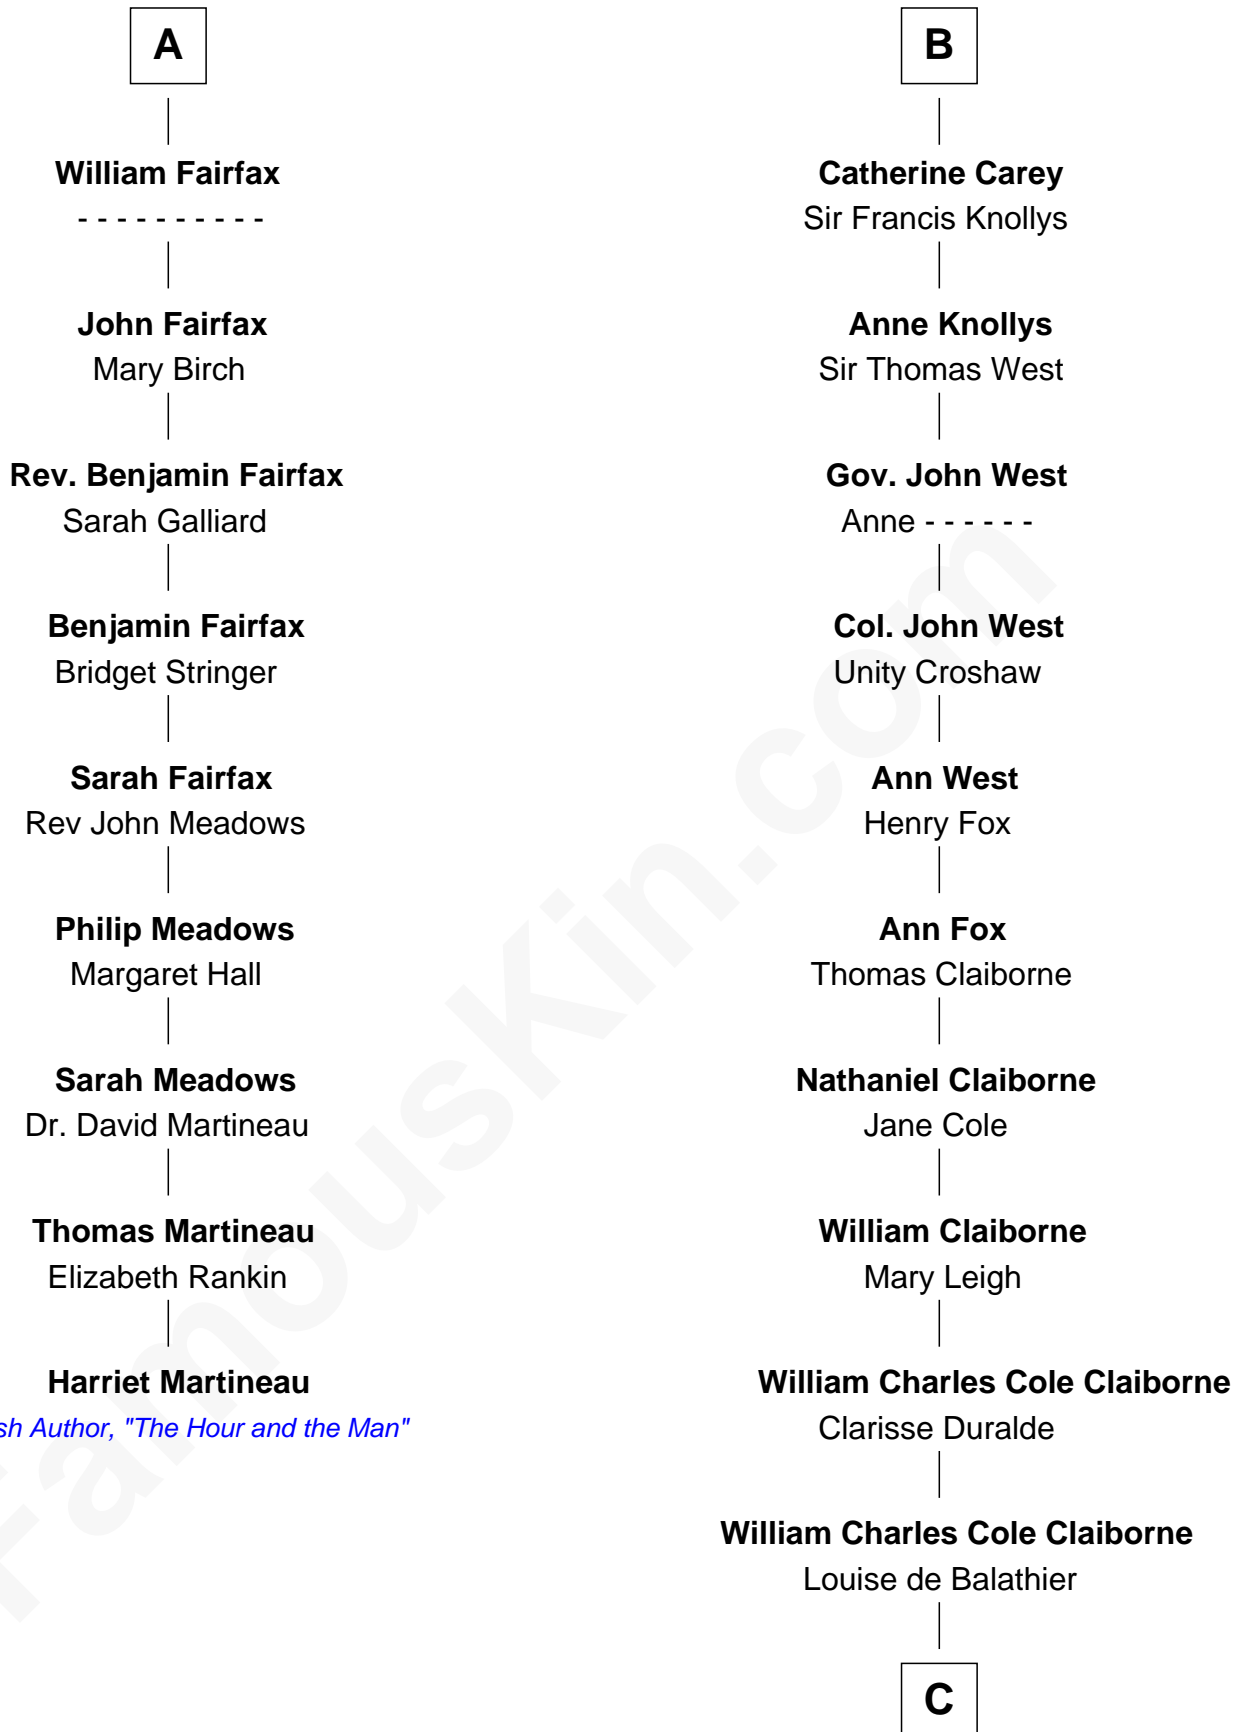

FamousKin.com Relationship Chart of

Harriet Martineau

Author of The Hour and the Man

15th cousin 4 times removed of

Liz Claiborne

Fashion Designer and Founder of Liz Claiborne Inc.

C

Fernand Claiborne
Marie Louise Villeré

Omer Villere Claiborne
Carolyn Louise Fenner

Liz Claiborne
Found of Liz Claiborne Inc.

FamousKin.com