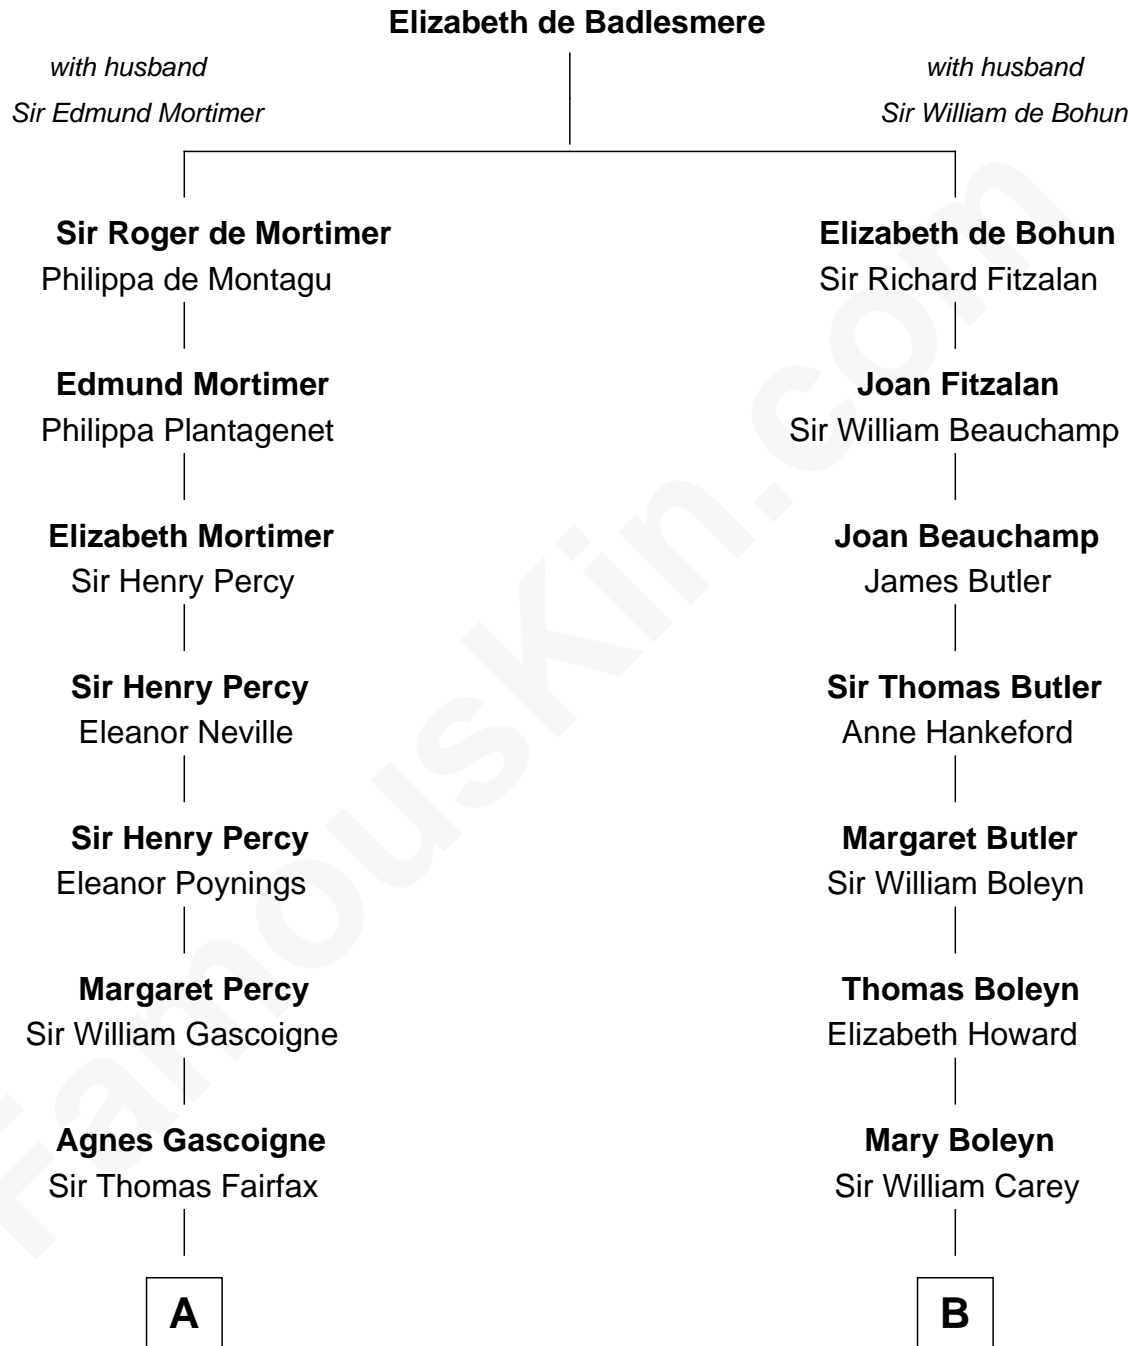

FamousKin.com Relationship Chart of

Harriet Martineau

Author of The Hour and the Man

15th cousin 4 times removed of

Liz Claiborne

Fashion Designer and Founder of Liz Claiborne Inc.

C

Fernand Claiborne
Marie Louise Villeré

Omer Villere Claiborne
Carolyn Louise Fenner

Liz Claiborne
Found of Liz Claiborne Inc.

FamousKin.com